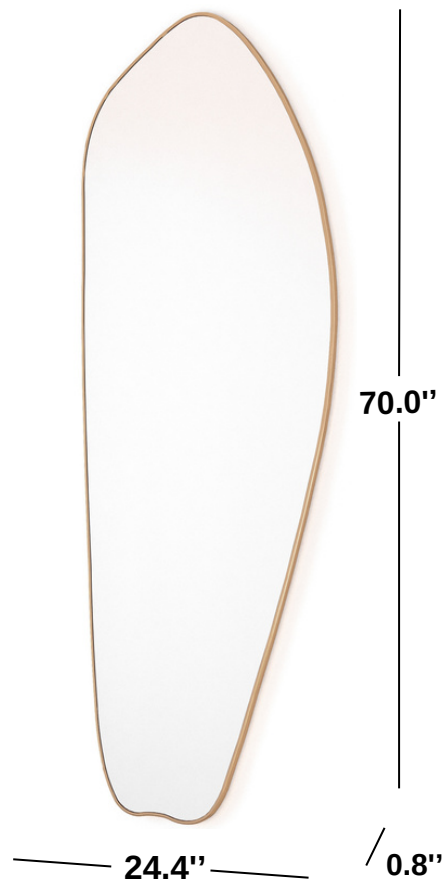

ETHNIK LIVING

Rosé Mirror

ETK-MR-RSE-ST-GO

SPECIFICATIONS	
COLOR	Gold
COLLECTION	Mirror
PRODUCT MATERIALS	Stainless Steel & Glass
STYLE	Organic Shaped
GENERAL DIMENSIONS	70.0" H X 24.4" W X 0.8" D // 178 H X 62 W X 2 D cm