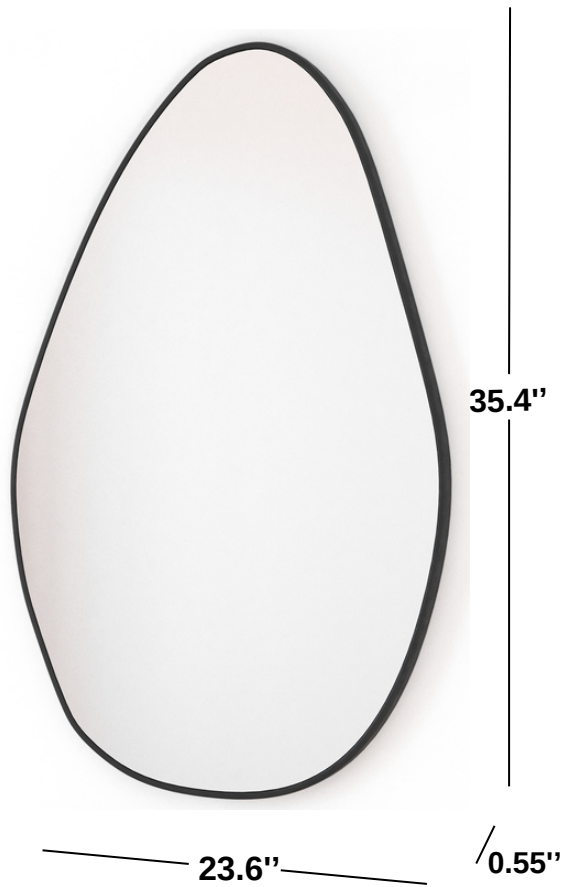

ETHNIK LIVING

Pebble Mirror

ETK-MR-PEB-LG-ST

SPECIFICATIONS	
COLOR	Black
COLLECTION	Mirror
PRODUCT MATERIALS	Stainless Steel & Glass
STYLE	Organic Shaped
GENERAL DIMENSIONS	35.4" H X 23.6" W X 0.55" D // 90 H X 60 W X 1.4 D cm