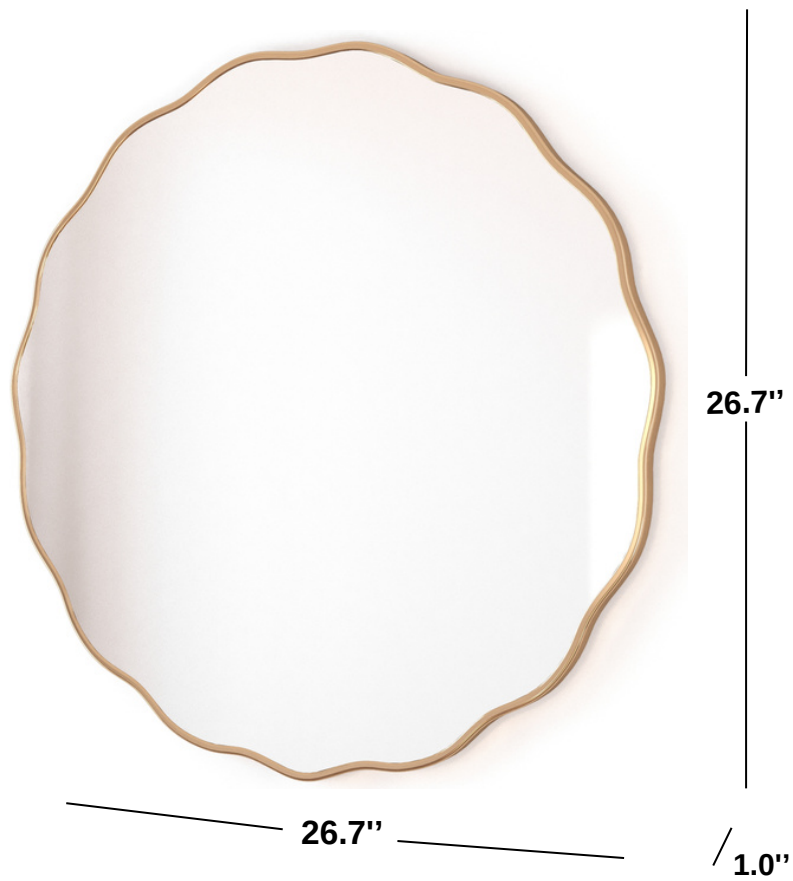

ETHNIK LIVING

Joy Wall Mirror

ETK-MR-JOY-ST-GO

SPECIFICATIONS	
COLOR	Gold
COLLECTION	Mirror
PRODUCT MATERIALS	Stainless Steel & Glass
STYLE	Modern Style
GENERAL DIMENSIONS	26.7" H X 26.7" W X 1.0" D // 68 H X 68 W X 2.5 D cm