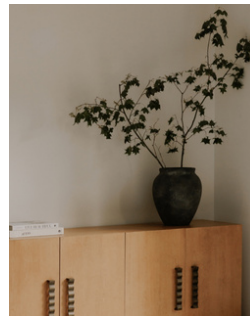

ETHNIK LIVING

ELISSE DECORATIVE VASE

COLORS: White / Antracite

OVERVIEW

The Elisse decorative vessel features an unglazed surface that showcases its unique marks, elevated by an antique white finish, adding an organic touch to any space. Whether displayed on its own or paired with dried bouquets, The Elisse brings a timeless touch with its classic form.