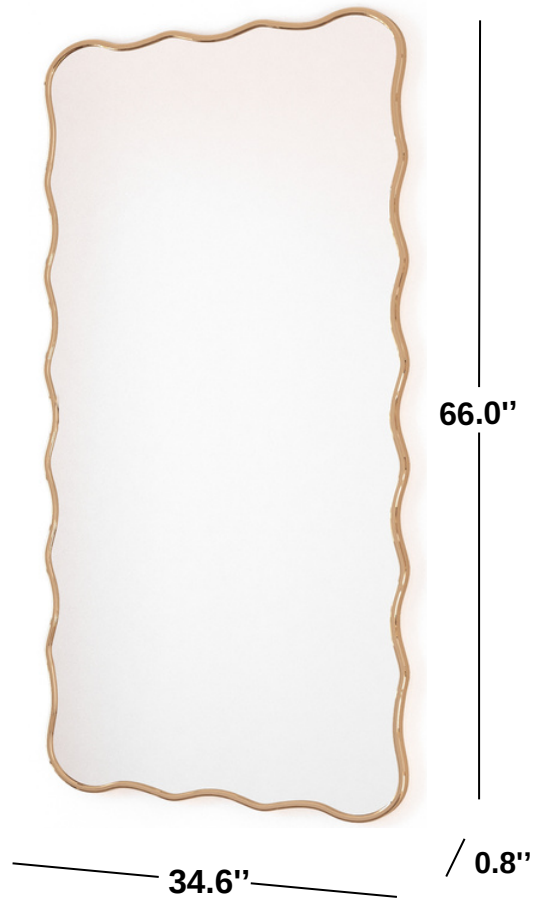

ETHNIK LIVING

Edged Joy Full Length Mirror

ETK-MR-EDJ-FL-GO

SPECIFICATIONS	
COLOR	Gold
COLLECTION	Mirror
PRODUCT MATERIALS	Stainless Steel & Glass
STYLE	Modern Style
GENERAL DIMENSIONS	66.0" H X 34.6" W X 0.8" D // 168 H X 88 W X 2.0 D cm