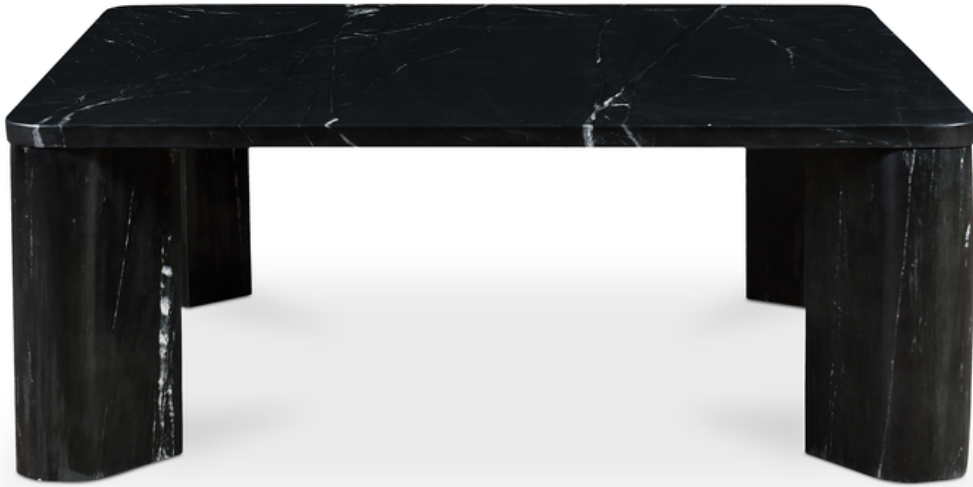

ETHNIK LIVING

CHICO COFFEE TABLE

JD-1048-02-0

Intersecting through material and form, The Chico Coffee Table's unique marble striations dance across the surface of its design, traced by the earth, adding intrinsic elements to any interior. Soft edges materialize through solid black marine marble, the segmented base taking shape with an angular cut from a rounded form. To keep its elemental essence pristine, please use a coaster on this black marble beauty.

Made of solid black marine marble.

Please note that due to the natural variances in marble, each table will vary in tone & vein markings.

Assembly required.

SPECIFICATIONS	
COLOR	Black
COLLECTION	Coffee Tables
PRODUCT MATERIALS	Black Marbles
STYLE	Modern
GENERAL DIMENSIONS	35.5" W X 35.5" D X 13.0" H