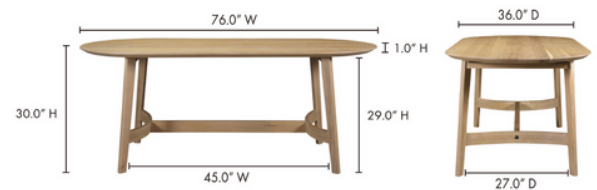

ETHNIK LIVING

CARLA DINING TABLE

COLORS: Natural

OVERVIEW

Warm, adaptable, and endlessly inspiring, The Carla Dining Table is an exploration of authentic oak woodgrains. With clean lines, gentle curves and simplistic shapes, Carla's elements combine to create visual balance and connectedness to nature. Comfortably seating up to six guests, Carla will serve as the foundation for many long dinners and spirited conversations to come.

- Solid oak construction
- Comfortable seating for up to 6
- Please note that no two items are alike, there will be a natural variation between each piece due to the wood's distinct character, grains & knots in each piece of wood
- Assembly required

SPECIFICATIONS

PIECE CODE

VE-1099-24-0 / ETK-DN-CAR-ST-NA

PRODUCT MATERIALS

Solid Oak

GENERAL DIMENSIONS

76.0" W X 36.0" D X 30.0" H

STYLE