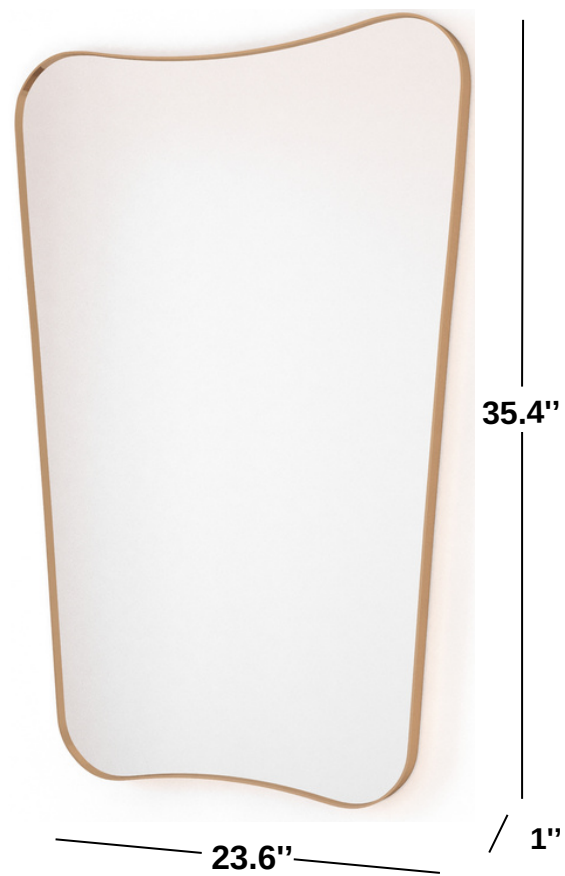

## Butterfly Mirror

ETK-MR-BUT-LG-GO

SPECIFICATIONS	
COLOR	Gold
COLLECTION	Mirror
PRODUCT MATERIALS	Stainless Steel & Glass
STYLE	Italian Style
GENERAL DIMENSIONS	35.4" H X 23.6" W X 1" D // 90 H X 60 W X 2.5 D cm