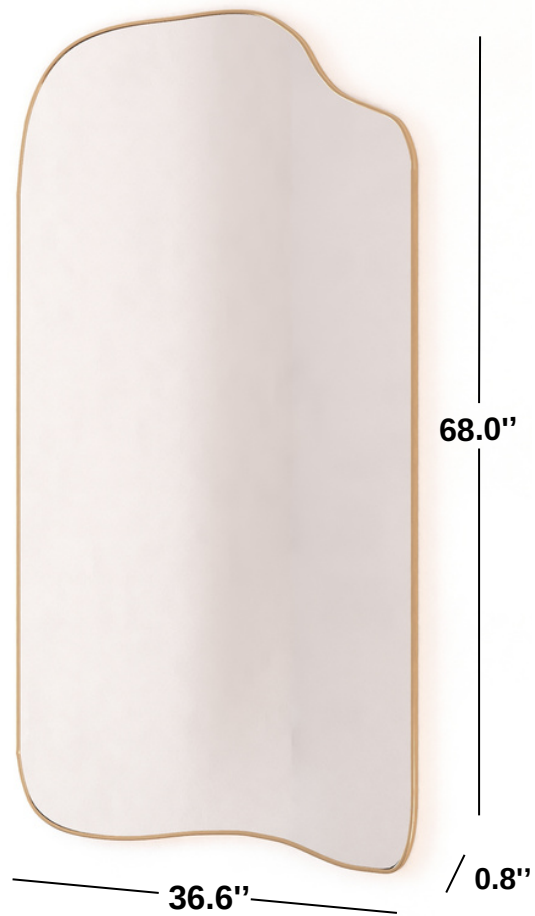

## Brody Full Length Mirror

ETK-MR-BRD-FL-GO

SPECIFICATIONS	
COLOR	Gold
COLLECTION	Mirror
PRODUCT MATERIALS	Stainless Steel & Glass
STYLE	Modern Style
GENERAL DIMENSIONS	68.0" H X 36.6" W X 0.8" D // 173 H X 93 W X 2 D cm