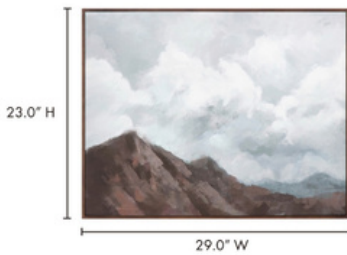

ETHNIK LIVING

A MOMENT PAINTING

COLORS: Multicolor

OVERVIEW

A Moment depicts rolling clouds over majestic mountains. The hazy, painterly-like quality showcases nature as a sublime force. Dark, muted colors create a moody and serene setting for the viewer.