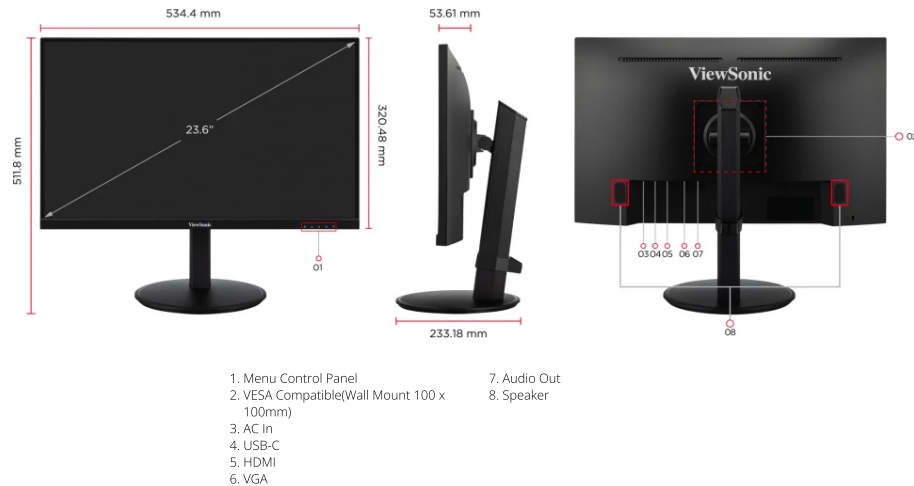

ViewSonic® LCD DISPLAY

VG2409-MHU

Key Features

- SuperClear® IPS panel
- HDMI, VGA, and USB-C 3.2 inputs for simple connectivity and 65W power delivery
- Super narrow bezel with dual 2W speakers
- Ergonomic tilt, swivel, pivot and height adjustment capabilities
- 75Hz Refresh rate delivers fluid visuals

Visit Us www.viewsonic.com

DISPLAY

Display Size (in.):	24
Viewable Area (in.):	23.6
Panel Type:	IPS Technology
Resolution:	1920 x 1080
Resolution Type:	FHD (Full HD)
Static Contrast Ratio:	1,000:1 (typ)
Dynamic Contrast Ratio:	50M:1
Light Source:	LED
Brightness:	250 cd/m ² (typ)
Colors:	16.7M
Color Space Support:	8 bit (6 bit + FRC)
Aspect Ratio:	16:9
Response Time (Typical GTG):	5ms
Response Time (GTG w/OD):	5ms
Viewing Angles:	178° horizontal, 178° vertical
Backlight Life (Hours):	30000 Hrs (Min)
Curvature:	Flat
Refresh Rate (Hz):	75
Variable Refresh Rate Technology:	Yes
Blue Light Filter:	Yes
Flicker-Free:	Yes
Color Gamut:	NTSC: 72% size (Typ) sRGB: 104% size (Typ)
Pixel Size:	0.272 mm (H) x 0.272 mm (V)
Surface Treatment:	Anti-Glare, Hard Coating (3H)

COMPATIBILITY

PC Resolution (max):	1920x1080
Mac® Resolution (max):	1920x1080
PC Operating System:	Windows 10/11 certified; macOS tested
Mac® Resolution (min):	1920x1080

CONNECTOR

VGA:	1
USB 3.2 Type C DisplayPort Alt mode only :	1 (65W power charger)
3.5mm Audio Out:	1
HDMI 1.4:	1
Power in:	DC Socket (Center Positive)

DIMENSIONS (METRIC) (WXHxD)

Packaging (mm):	622 x 520 x 144
Physical (mm):	534 x 381.8~511.8 x 233
Physical Without Stand (mm):	534 x 321 x 54

GENERAL

Regulations:	RoHS, WEEE
PACKAGE CONTENTS:	VG2409-MHU x1, 3-pin Mickey Mouse Plug (IEC C5) x1, HDMI Cable (v1.4; Male-Male) x1, USB Type-C Cable (Male-Male) x1, AC/DC Adapter x1, Quick Start Guide x1
Recycle/Disposal:	Please dispose of in accordance with local, state or federal laws.
Warranty:	*Warranty offered may differ from market to market