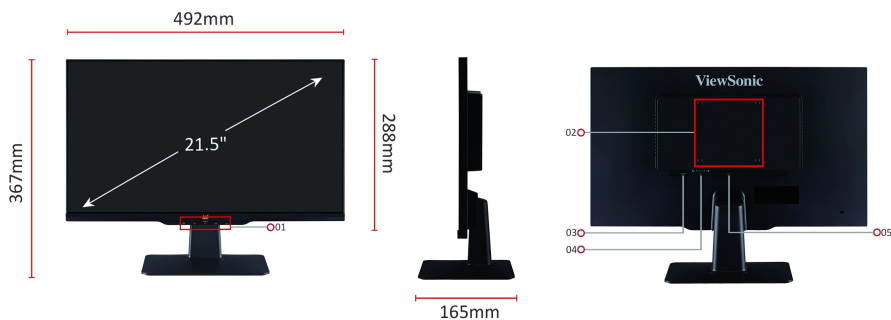

1. Menu Control Panel
2. VESA Compatible(Wall Mount 100 x 100mm)
3. HDMI
4. VGA
5. DC in

Visit Us www.viewsonic.com

DISPLAY

Display Size (in.):	22
Viewable Area (in.):	21.5
Panel Type:	VA Technology
Resolution:	1920 x 1080
Resolution Type:	FHD
Static Contrast Ratio:	3,000:1 (typ)
Dynamic Contrast Ratio:	50M:1
Light Source:	LED
Brightness:	250 cd/m ² (typ)
Colors:	16.7M
Color Space Support:	8 bit true
Aspect Ratio:	16:9
Response Time (Typical GTG):	4ms
Viewing Angles:	178° horizontal, 178° vertical
Backlight Life (Hours):	30000 Hrs (Min)
Curvature:	Flat
Refresh Rate (Hz):	75
Blue Light Filter:	Yes
Flicker-Free:	Yes
Color Gamut:	NTSC: 72% size (Typ) sRGB: 100% size (Typ)
Pixel Size:	0.249 mm (H) x 0.241 mm (V)
Surface Treatment:	Anti-Glare, Hard Coating (3H)
COMPATIBILITY	
PC Resolution (max):	1920x1080
Mac® Resolution (max):	1920x1080
PC Operating System:	Windows 10 certified; macOS tested
Mac® Resolution (min):	1920x1080
CONNECTOR	
VGA:	1
HDMI 1.4:	1
Power in:	DC Socket (Center Positive)
POWER	
Eco Mode (Conserve):	15W
Eco Mode (optimized):	18W
Consumption (typical):	22W
Consumption (max):	24W
Voltage:	AC 100-240V
Stand-by:	0.5W
Power Supply:	External Power Adaptor
ADDITIONAL HARDWARE	
Kensington Lock Slot:	1

WALL MOUNT

VESA Compatible:	100 x 100 mm
------------------	--------------

INPUT SIGNAL

Frequency Horizontal:	24 ~ 86KHz
Frequency Vertical:	48 ~ 75Hz

VIDEO INPUT

Digital Sync:	TMDS - HDMI (v1.4)
Analog Sync:	Separate - RGB Analog

ERGONOMICS

Tilt (Forward/Back):	-3° / 20°
----------------------	-----------

WEIGHT (IMPERIAL)

Net (lbs):	5.3
Net Without Stand (lbs):	4.9
Gross (lbs):	7.7

WEIGHT (METRIC)

Net (kg):	2.4
Net Without Stand (kg):	2.2
Gross (kg):	3.5

DIMENSIONS (IMPERIAL) (WXHXD)

Packaging (in.):	21.9 x 13.8 x 4.7
Physical (in.):	19.4 x 14.4 x 6.5
Physical Without Stand (in.):	19.4 x 11.3 x 1.6

DIMENSIONS (METRIC) (WXHXD)

Packaging (mm):	555 x 350 x 120
Physical (mm):	492 x 367 x 165
Physical Without Stand (mm):	492 x 288 x 40