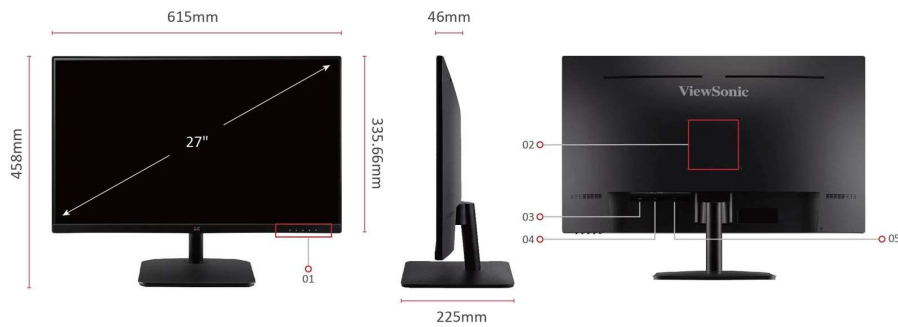

ViewSonic  LCD DISPLAY
VA2732-H

Key Features

- SuperClear® IPS Technology for richer, sharper colors at wide angles
- Full HD 1080p resolution
- 75Hz Refresh rate delivers fluid visuals
- Three-sided frameless design for seamless viewing
- HDMI and VGA inputs for flexible connectivity

Product Description

The ViewSonic VA2732-H is a 27" (27" viewable) Full HD Monitor with IPS technology and flexible connectivity for use in the office or at home. With SuperClear® IPS technology and Full HD resolution, images are clear and detailed from a wide range of viewing angles. HDMI and VGA inputs allow for increased setup flexibility when connecting with other devices. The VA2732-H's three-sided frameless bezel delivers a seamless viewing experience and comes equipped with Eye Care technology to help eliminate eye strain resulting from extended viewing periods. VESA compatibility guarantees easy adaption to both multi-monitor or wall-mount set ups.

1. Menu Control Panel
2. VESA Compatible (Wall Mount 100 x 100mm)
3. HDMI
4. VGA
5. DC in

Visit Us  www.viewsonic.com

DISPLAY

Display Size (in.):	27
Viewable Area (in.):	27
Panel Type:	IPS Technology
Resolution:	1920 x 1080
Resolution Type:	FHD
Static Contrast Ratio:	1,000:1 (typ)
Dynamic Contrast Ratio:	50M:1
Light Source:	LED
Brightness:	250 cd/m ² (typ)
Colors:	16.7M
Color Space Support:	8 bit (6 bit + Hi-FRC)
Aspect Ratio:	16:9
Response Time (Typical GTG):	4ms
Viewing Angles:	178° horizontal, 178° vertical
Backlight Life (Hours):	30000 Hrs (Min)
Curvature:	Flat
Refresh Rate (Hz):	75
Blue Light Filter:	Yes
Flicker-Free:	Yes
Color Gamut:	NTSC: 72% size (Typ), sRGB: 104% size (Typ)
Pixel Size:	0.311 mm (H) x 0.311 mm (V)
Surface Treatment:	Anti-Glare, Hard Coating (3H)