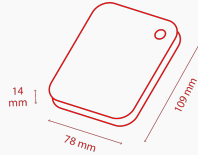

Product Specifications

Basic Specifications

Interface	USB 3.2 Gen1 (USB 2.0 compatible)
Max. transfer rate	~ 5.0 Gbit/s
File system	NTFS (MS Windows) Requires reformatting for Mac OS
Power	USB bus power (max. 900mA)
System requirements	Formatted NTFS for Microsoft® Windows® 10, Windows® 8.1, One free port of USB Type-C® Requires reformatting for macOS v11.2/v10.15/v10.14/v10.13/v10.12

Box Content

Box Content	Canvio Basics USB-C® USB 3.2 Gen1 cable (Type-C to Micro-B) User's manual (pre-installed on the hard drive)

Physical

Weight (approx.)	1 TB, 2 TB: 149 g 4 TB: 217,5 g
Dimensions	1 TB, 2 TB: 78 x 109 x 14 mm 4 TB: 78 x 109 x 19,5 mm
Enclosure	Matt

Product Range

Part number	Capacity	Color
HDTB440EKCCA	4 TB	Black
HDTB420EKCAA	2 TB	Black
HDTB410EKCAA	1 TB	Black

Logistical Information:

Box dimensions	111 x 38 x 141 mm
Box weight (gross)	230g (1TB, 2TB), 291g (4TB)
Master carton dimensions	123 x 205 x 165 mm
Master carton weight (gross)	1.28 kg (1TB, 2TB), 1.58kg (4TB)
Boxes per master carton	5
Pallet dimensions	1150 x 1150 x 130 mm
Pallet weight (net)	21 kg
Units per pallet	1350