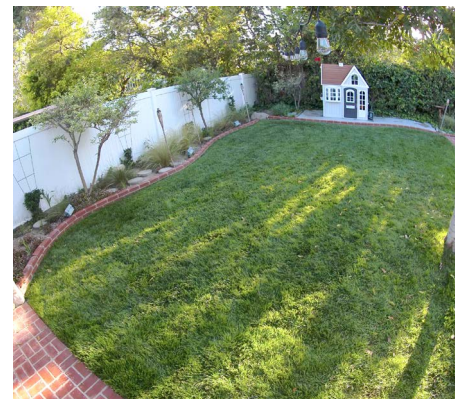

180-degree diagonal field of view

See more with a wider-angle lens that has auto image correction reducing the fish-eye effect.