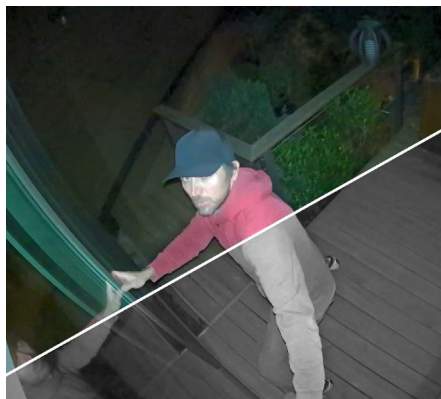

Enhanced night vision & Integrated spotlight

Color night vision lets you see key details even in the dark.

Scare off unwelcome guests using Arlo Ultra's motion-activated spotlight.