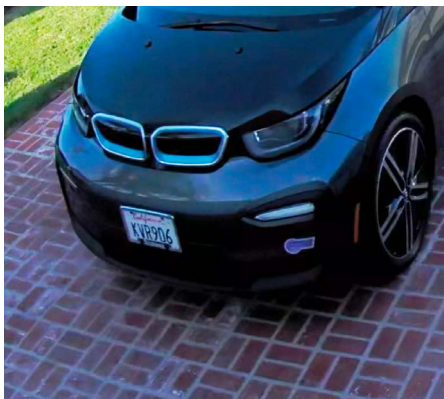

Arlo Ultra 2 Spotlight Camera

Our most precise security camera with 4x more detail

Arlo Ultra 2 outdoor security camera gives you the power of precision for ultimate security. The home security camera captures 4x more detail* so you can zoom in 12x on important features without distortion to help identify a suspect - even at night. And if the camera detects an intruder, trigger the advanced security features including a built-in siren, and two-way audio with advanced noise cancellation to deter them. A 100% wireless security camera for easy installation.

4K Video with HDR

Zoom in up to 12x to see sharp details with Arlo Ultra's 4K & HDR advanced image quality technology.

Enhanced night vision & Integrated spotlight

Color night vision lets you see key details even in the dark.