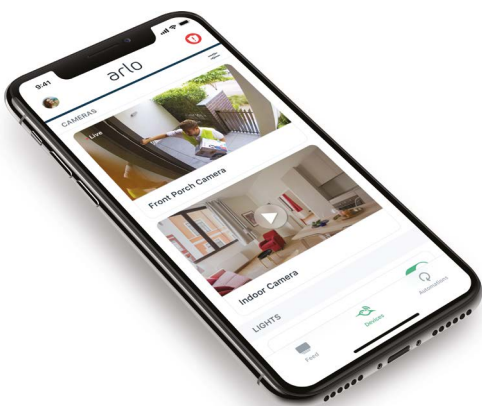

SmartHub

- Wifi
 - Frequency: 2.4 GHz/5GHz
 - Range: 300 feet line of sight*
- ArloRF ready
- MicroSD slot for local storage
- Ethernet interface port
- Status LED
- IP Configuration DHCP
- Internal antenna

Warranty

- www.arlo.com/warranty

Arlo SMART security

With Arlo SMART security, the Ultra 2 Spotlight camera lets you monitor and verify the security of you home.

With enhanced detection features powered by artificial intelligence effectively distinguish people from pets enabling you to choose what the camera keeps an eye on. And you can record and store any activity in 4K safely on the cloud for 30 days. Upgrade your subscription to Continouur Video Recording (CVR) to turn your camera into a home 4k CCTV camera style system.