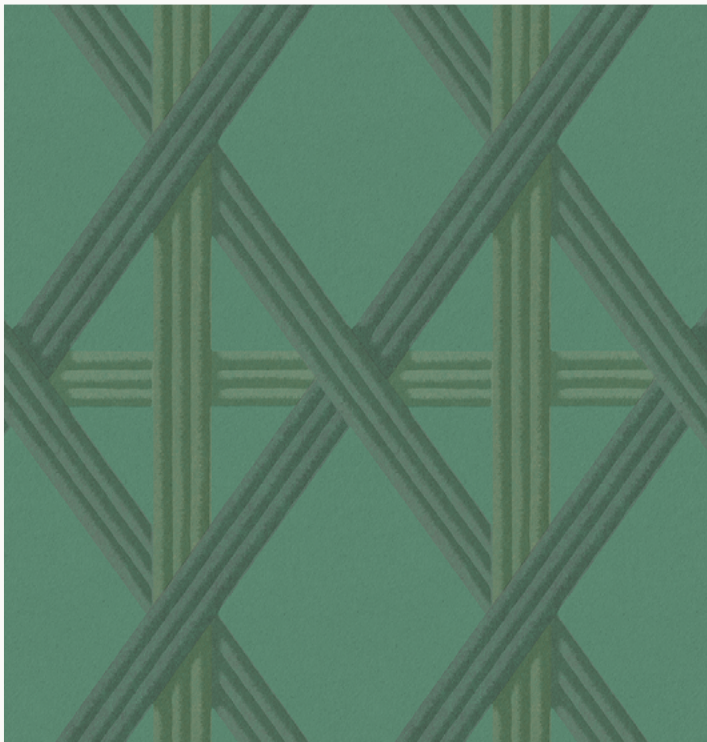

# RATTAN

*Faye Bell*

Past patterning woven anew.

---

# RATTAN

Past patterning woven anew.

Greige • RATT04

Roseate • RATT07

Kelly • RATT06

Navy • RATT03

**PATTERN SPECIFICATIONS:**  
Repeat: 5.4" Width X 7.5" Height  
Straight match  
Rolls trim to 27" wide

**SUBSTRATE:**  
Standard clay coated paper  
*High-use / type II options available.*

**FLAME SPREAD CLASS:**  
Class A (ASTM E84)

This wallpaper is sold by the yard on  
continuous bolts up to 70 yds each.

**MINIMUM ORDER:**  
5 yds

**LEAD TIME:**  
6-8 weeks to ship  
*Rush production available.*