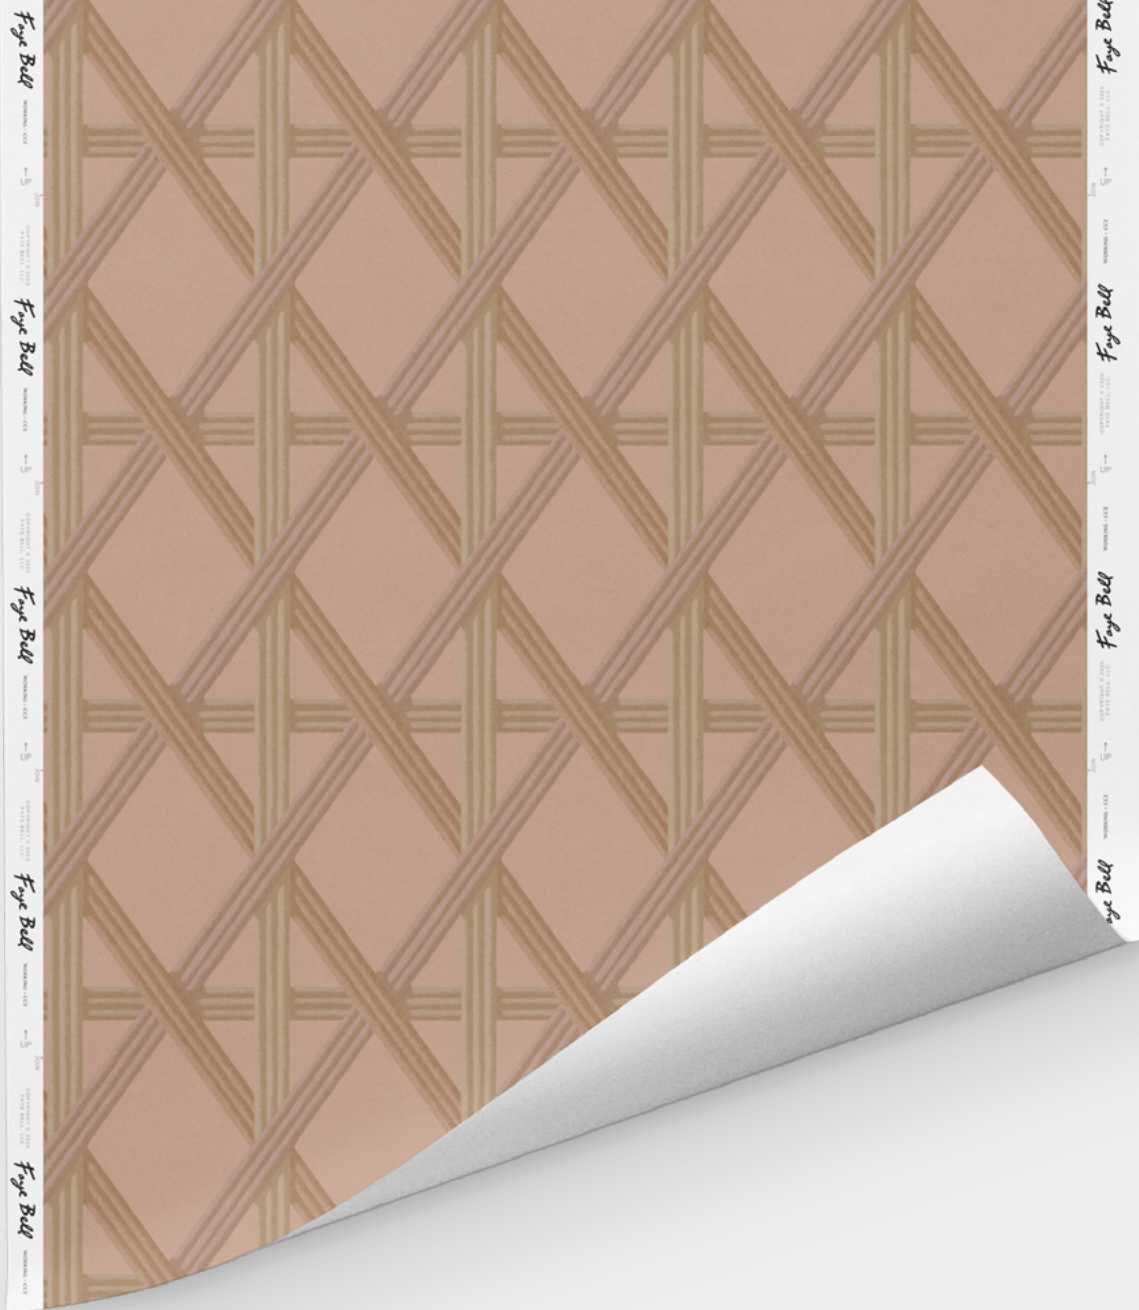

# RATTAN

*Faye Bell*

Past patterning woven anew.

---

# RATTAN

Past patterning woven anew.

Greige • RATT04

Roseate • RATT07

Kelly • RATT06

Navy • RATT03

**PATTERN SPECIFICATIONS:**  
Repeat: 5.4" Width X 7.5" Height  
Straight match  
Rolls trim to 27" wide

**SUBSTRATE:**  
Standard clay coated paper  
*High-use / type II options available.*

**FLAME SPREAD CLASS:**  
Class A (ASTM E84)

This wallpaper is sold by the yard on  
continuous bolts up to 70 yds each.

**MINIMUM ORDER:**  
5 yds

**LEAD TIME:**  
6-8 weeks to ship  
*Rush production available.*