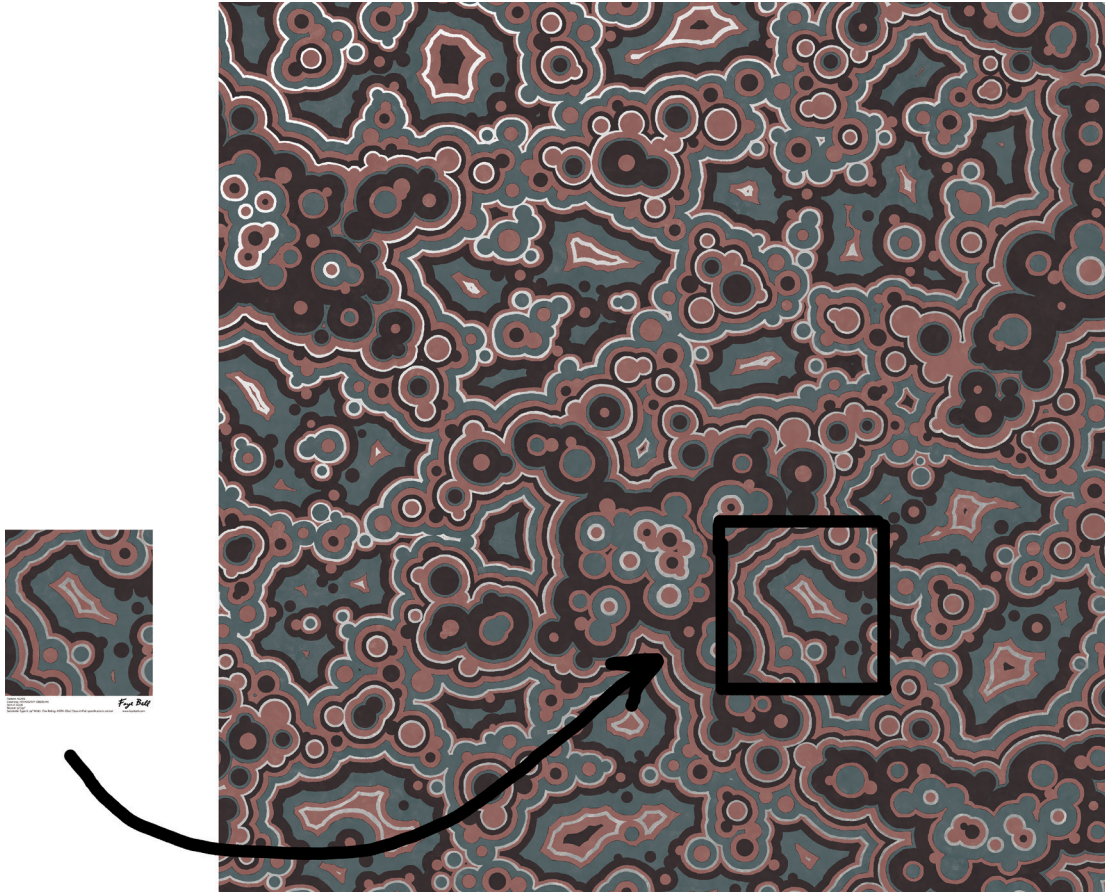

PRODUCT PRINT INSTRUCTIONS

PATTERN:	AGATE
COLORWAY:	MAHOGANY OBSIDIAN
SKU:	AG06
SUBSTRATE:	GOLD FLASH DREAMSCAPE 54"

WHITE BLOCK OUT LAYER REQUIRED

COLOR MATCH TO
CORRESPONDING STRIKE OFF

LEAVE UNTRIMMED

NOTES:

54" (UNTRIMMED)

SAMPLE REFERENCE FOR COLOR MATCHING

BOTTOM OF PANEL