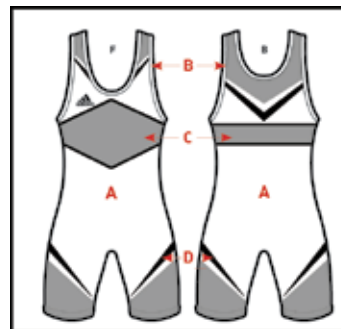

aS108c-01-52
MENS SINGLET
aS108c-11-52
WOMENS SINGLET

aE100
CUSTOM EAR GUARD
IG2015
ADIZERO
Red/Black/White

aS108c-01-73

You Choose:
A: BODY COLOR
B: BINDING COLOR
C: PANEL COLOR

aS108c-01-52

You Choose:
A: BODY COLOR
B: BINDING COLOR
C: PANEL COLOR
D: ACCENT COLOR