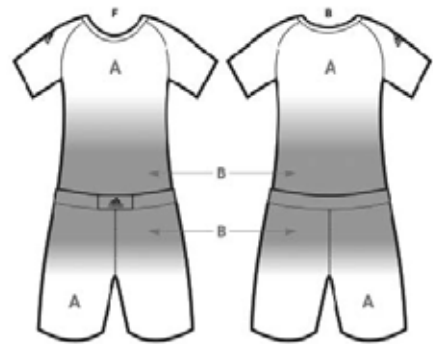

aA518c-SS-25
Compression Top

aA308c-01-25   **aA218c-01-25**
Compression Shorts   Competition Shorts