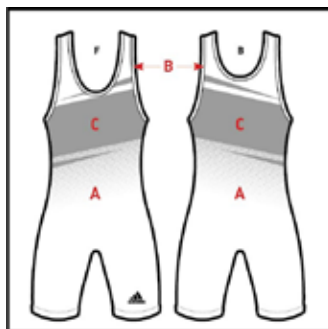

aS108c-01-73

You Choose:
A: BODY COLOR
B: BINDING COLOR
C: PANEL COLOR