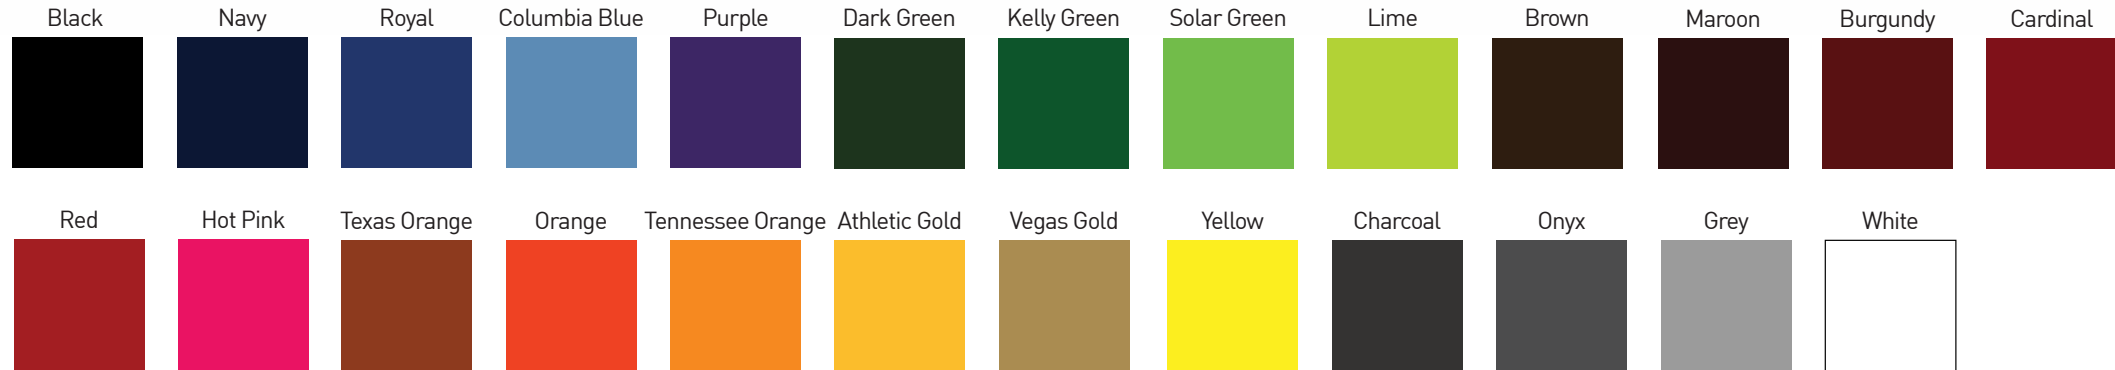

aA400c-HS-05
Hooded Sweatshirt

aA400c-QZ-05
Quarter Zip Pullover

aA400c-HS-66
Hooded Sweatshirt

aA400c-QZ-66
Quarter Zip Pullover

aA400c-HS-99
Hooded Sweatshirt

aA400c-QZ-99
Quarter Zip Pullover

ORDERING INFORMATION

COLORS AND MASCOTS

COLORS | Choose your COLORS (as defined by the A, B, C, D areas)

These are representations of our colors, they are not exact matches. Some of these colors are not available for stitching and binding. Custom colors available upon request, may incur additional cost and time.