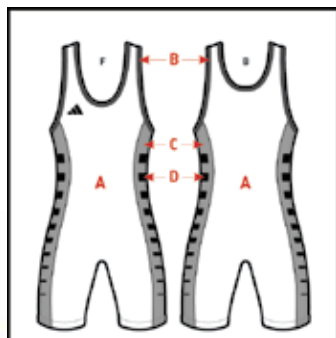

aS108c-01-66

1. **You Choose:**
2. A: FRONT COLOR
   - B: BINDING COLOR
   - C: STRIPE COLOR
   - D: ACCENT COLOR