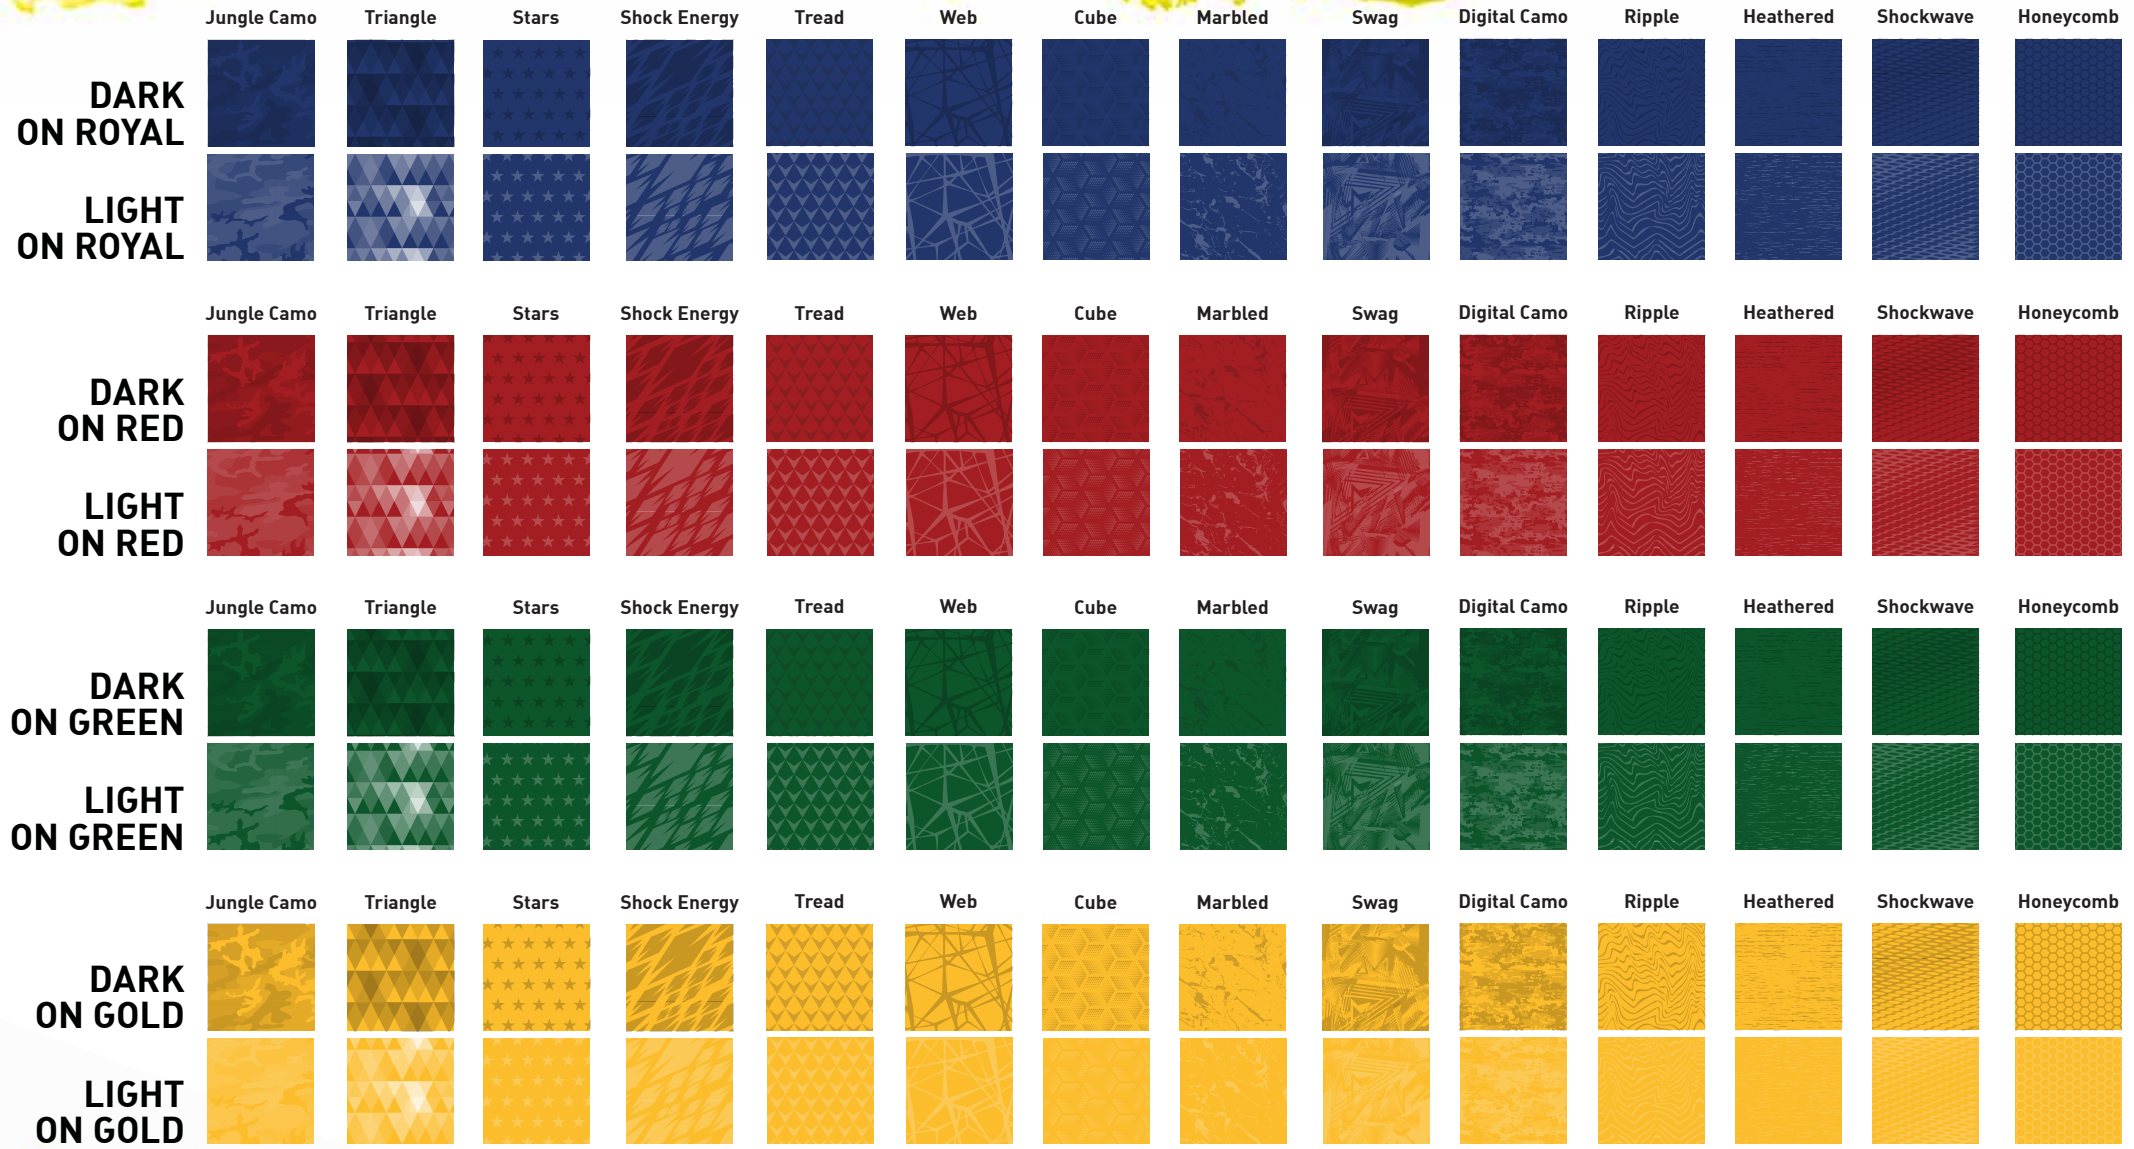

ORDERING INFORMATION

TONAL TEXTURES – CHOOSE YOUR TEXTURE EFFECT!

Note: Textures are created by using a lighter tint and darker shade of your selected color. Available in any color.