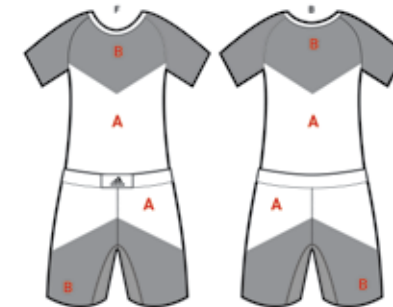

IF9924
Royal/White
TECH FALL

You Choose:
A: BODY COLOR
B: PANEL COLOR