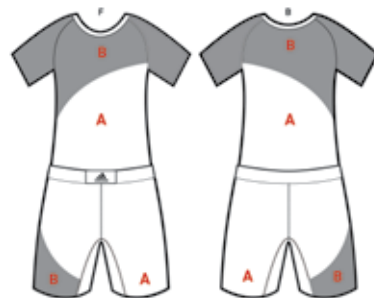

FZ5389
White/Vegas Gold
TECH FALL

You Choose:
A: BODY COLOR
B: PANEL COLOR

Compression Top:
aA518c-SS-62
Compression Shorts:
aA308c-01-62
Competition Shorts:
aA218c-01-62