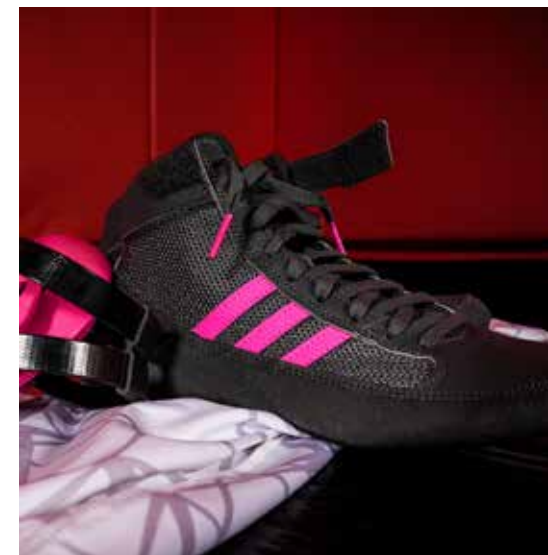

Sizes: 1 - 6
SRP: \$114.00

HVC 2 K YOUTH

Built for kids, but with the same performance of it's big brother. It's unique material mix adds character and functionality to this well-rounded shoe.

Sizes: 10k, 11K, 12K, 13k, 1-6
SRP: \$68.00

BD7637 Royal/Solar Yellow

Youth HP6873
Black/Charcoal/Hot Pink

Youth HP6872
Black/Charcoal/Metallic Gold

AQ3327 Black/White

G25909 White/Red/Royal

HEADGEAR

aE100 RESPONSE HEADGEAR

aE100 White Straps (available in all colors)
 aE100c Black Straps (available in select colors)

Adjustable 4-strap headgear design. Weighs in at 6.9 oz.
 Low profile ear cup and soft foam cover make this style a classic.

- Adjustable vinyl straps
- Injection molded internal plastic ear cup
- Soft chin pad and soft foam covered ear cups
- Maximum protection for the ears