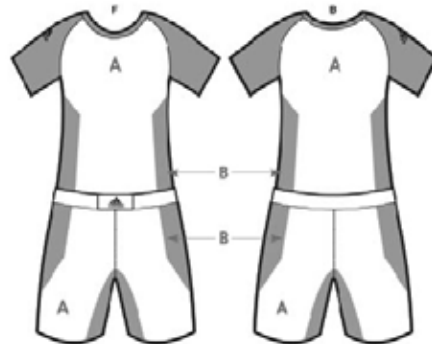

aA518c-SS-34
Compression Top

aA308c-01-34   **aA218c-01-34**
Compression Shorts   Competition Shorts