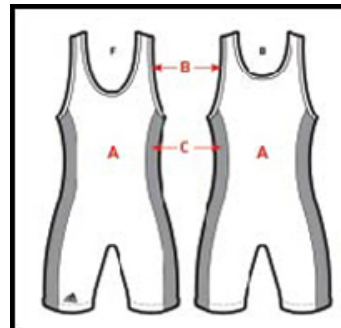

aS108c-02-10

1. **You Choose:**
2. A: BODY COLOR
   - B: BINDING COLOR
   - C: PANEL COLOR
   - D: ACCENT COLOR