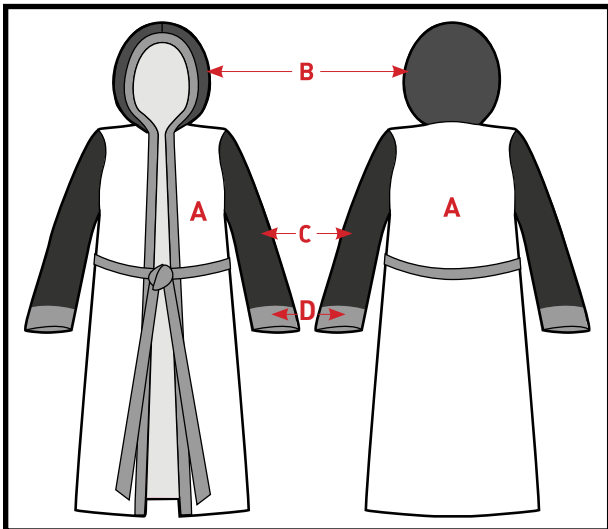

You Choose:

- A: BODY COLOR
- B: HOOD COLOR
- C: SLEEVE COLOR
- D: ACCENT COLOR

aA606c-RB-04