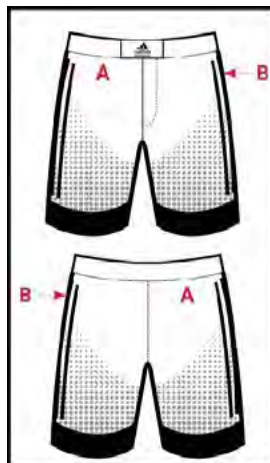

You Choose:

- A: BODY COLOR
- B: PATTERN COLOR
- C: LEG STRIPE COLOR
- D: ACCENT COLOR

aA209c-01-49