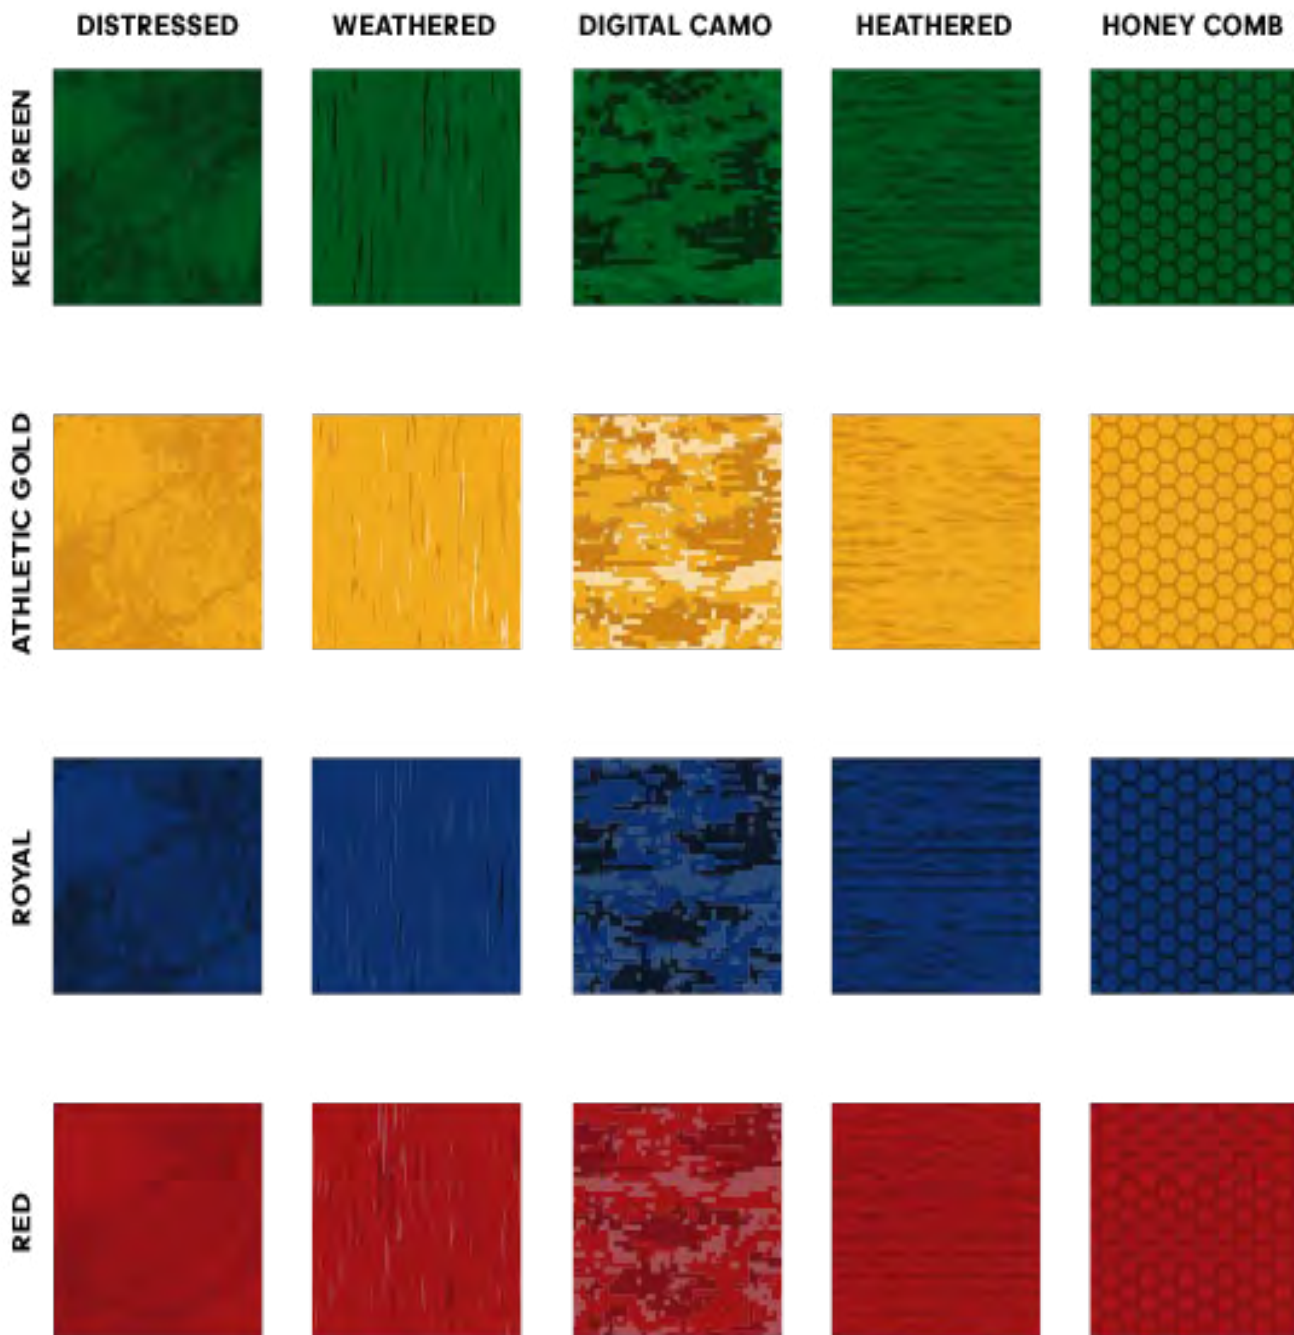

# CUSTOMIZE YOUR MASCOTS WITH YOUR TEAM COLORS!

SEE BELOW FOR EXAMPLES:

Black

Texas Orange

Vegas gold

Original Bronco

Green

Red

*These are representations of our colors, they are not exact matches.  
Some of these colors are not available for stitching and binding.*

- 3) Provide your ARTWORK, and indicate your desired locations

*\*Some sizes only available in singlets  
(See sizing information on page 76 & 77)*

# CUSTOM TEXTURES

Now you can choose the TEXTURE effect!

Note: Textures are created by using a lighter tint and darker shade of your selected color  
Available in any color

\* A watermark is your logo created by using a lighter tint and darker shade of your selected color. This creates a subtle monotone color effect of the logo.