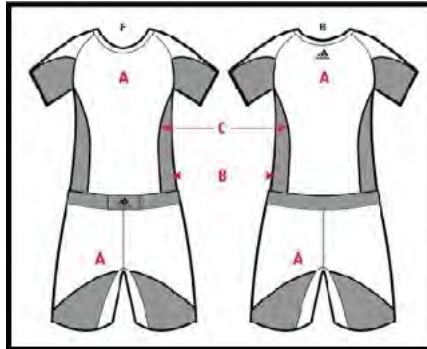

AEROREADY

aA218c-01-43
Competition Shorts

You Choose:
A: BODY COLOR
B: PANEL COLOR
C: ACCENT STRIPE COLOR