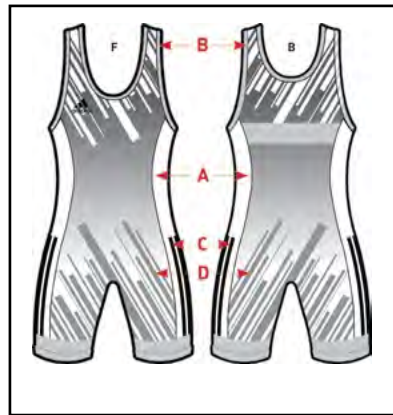

aS108c-12-32
AEROREADY

1. **You Choose:**
   A: BODY AND PANEL COLOR
   B: BINDING AND STRIPE COLOR
   C: 3 STRIPE COLOR
   D: GRADIENT AND ACCENT