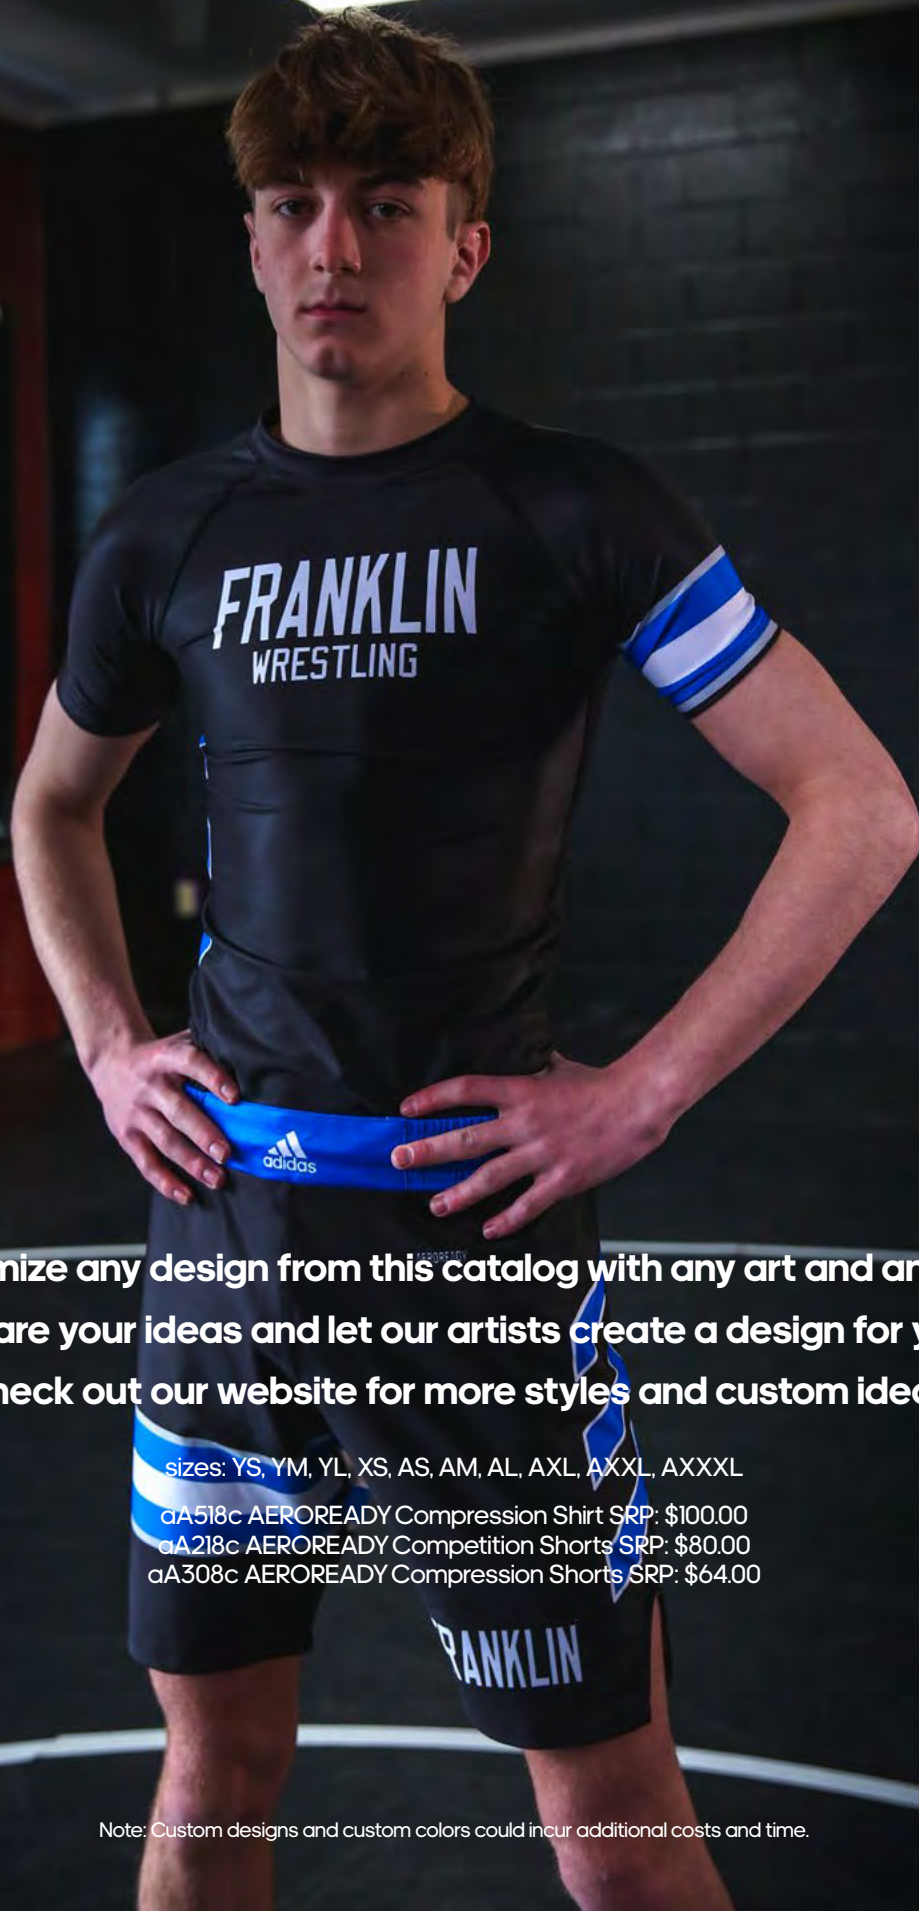

CUSTOM SUBLIMATED 2 PIECE

- -Customize any design from this catalog with any art and any color
- -Share your ideas and let our artists create a design for you
- -Check out our website for more styles and custom ideas!

sizes: YS, YM, YL, XS, AS, AM, AL, AXL, AXXL, AXXXL

aA518c AEROREADY Compression Shirt SRP: $100.00

aA218c AEROREADY Competition Shorts SRP: $80.00

aA308c AEROREADY Compression Shorts SRP: $64.00

Note: Custom designs and custom colors could incur additional costs and time.