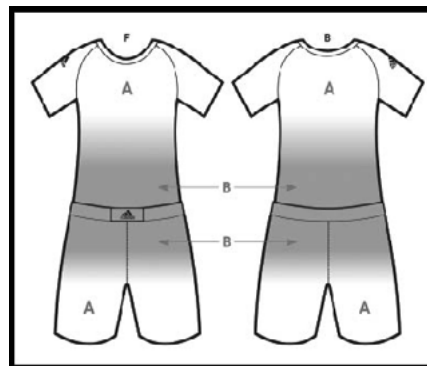

*\*Compression uniform shown with chain link texture*

aA518c-SS-25  
Compression Top

aA308c-01-25  
Compression Shorts

**AEROREADY**

aA218c-01-25  
Competition Shorts

**You Choose:**

A: BODY COLOR

B: GRADIENT COLOR