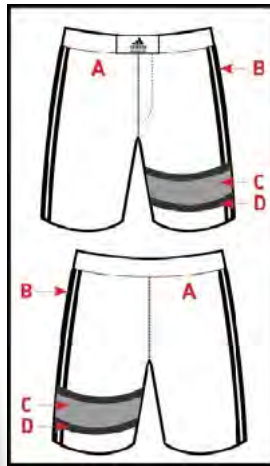

Mens sizes: YS, YM, YL, AXS, AS, AM, AL, AXL, AXXL, AXXXL

aA209c Grappling Shorts SRP: \$70.00

NOTE: Custom designs and custom colors could incur additional cost and time.

aA209c-01-64

**You Choose:**

- A: BODY COLOR
- B: 3 STRIPES COLOR
- C: PANEL COLOR
- D: ACCENT COLOR