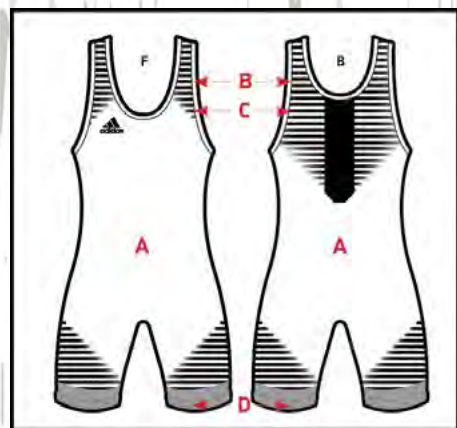

aS108c-01-76  
**AEROREADY**

aE100  
CUSTOM EARGUARD

aA209c-01-65  
GRAPPLING SHORTS

aA505c-LS-66  
LONG SLEEVE SHIRT

FZ5389  
White/ Vegas Gold  
FALL TECH 2.0

- You Choose:
- A: BODY COLOR
  - B: BINDING COLOR
  - C: STRIPE COLOR
  - D: LEG STRIPE COLOR