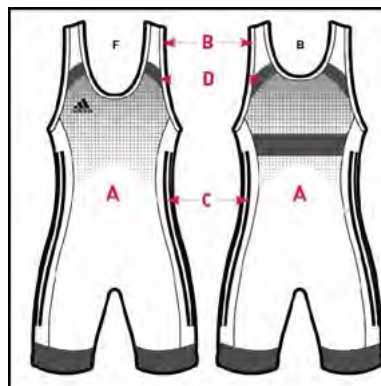

aS108c-12-49
AEROREADY