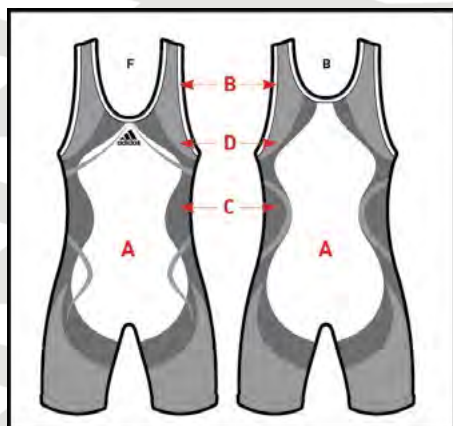

aE100  
CUSTOM EARGUARD

aA209c-01-06  
GRAPPLING SHORT

aA505C-SS-67  
SHORT SLEEVE SHIRT

FZ5381  
Black/Grey/ White  
MAT WIZARD 5

You Choose:

- A: BODY COLOR
- B: BINDING COLOR
- C: PANEL COLOR
- D: ACCENT COLOR