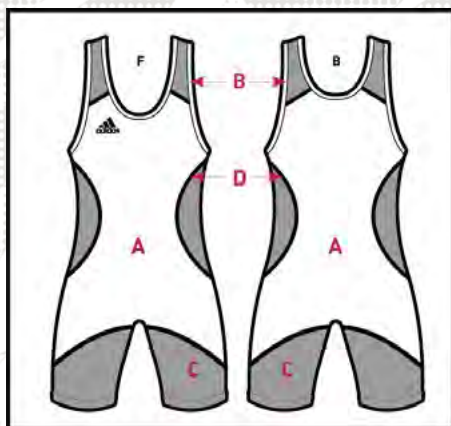

aA505C-SS-43
SHORT SLEEVE SHIRT

FZ5384
Navy/Grey/White
MAT WIZARD 5