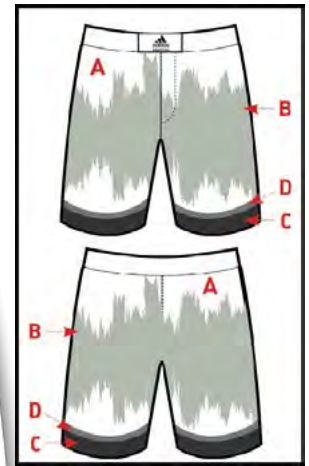

You Choose:

- A: BODY COLOR
- B: 3 STRIPES COLOR
- C: PANEL COLOR
- D: ACCENT COLOR

aA209c-01-65