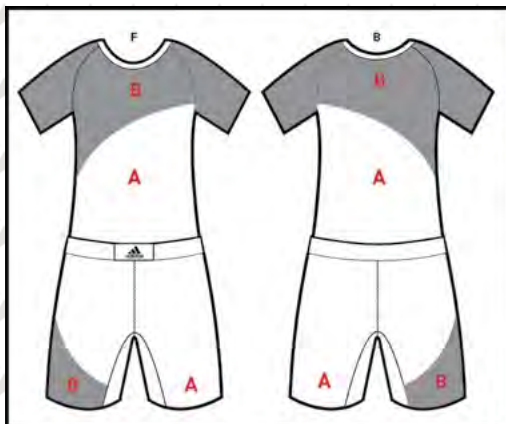

AEROREADY

You Choose:
A: BODY COLOR
B: PANEL COLOR

Compression Top:
aA518c-SS-61

Compression Shorts:
aA308c-01-61

Competition Shorts:
aA218c-01-61