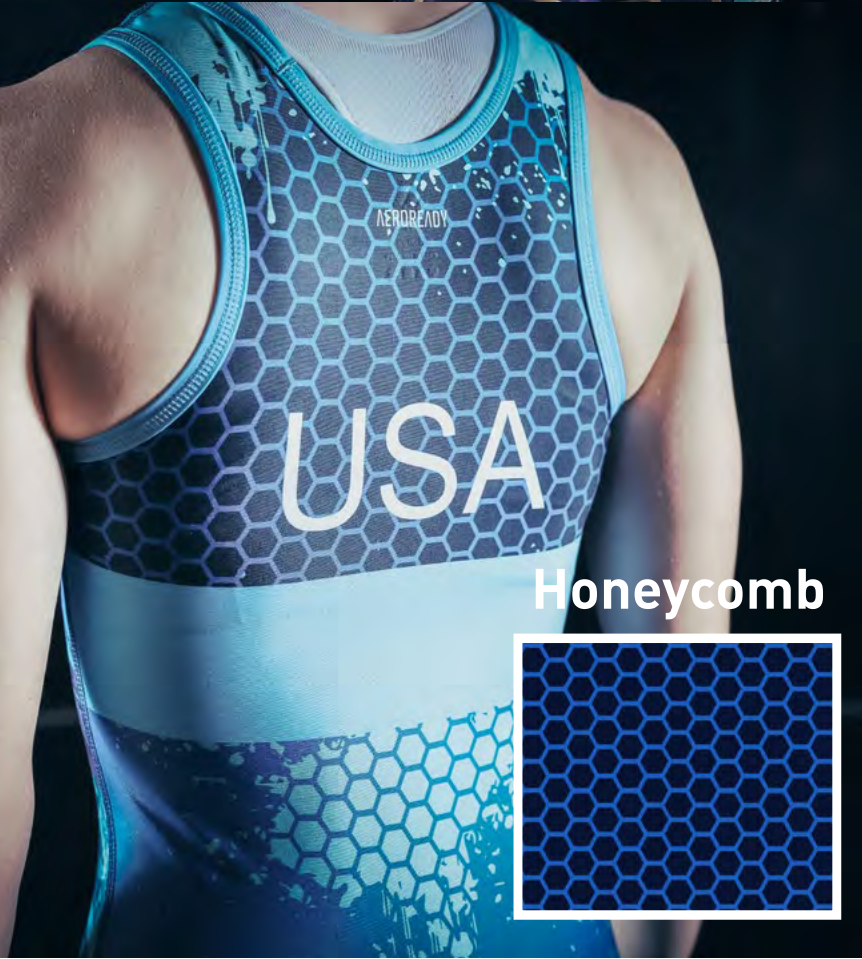

### Static Ripple

Static Ripple

Denim

Honeycomb

Tie-Dye

Marbled

Heathered

Digital Camo