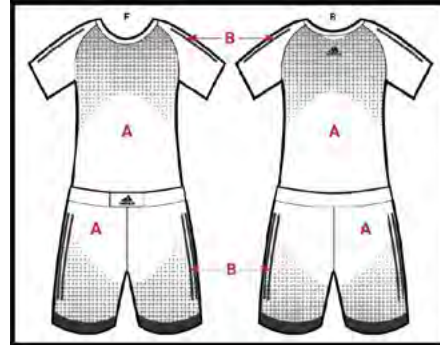

*\*Compression uniform shown with jungle camo texture*

aA518c-SS-49  
Compression Top

**AEROREADY**

aA308c-01-49  
Compression Shorts

aA218c-01-49  
Competition Shorts

**You Choose:**  
A: BODY COLOR  
B: STRIPE COLOR