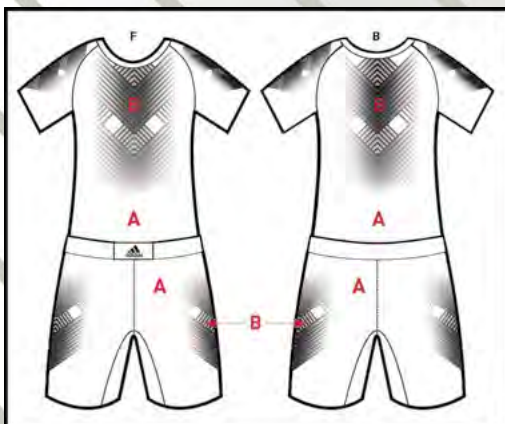

AEROREADY

You Choose:
A: BODY COLOR
B: PATTERN COLOR

Compression Top:
aA518c-SS-63
Compression Shorts:
aA308c-01-63
Competition Shorts:
aA218c-01-63