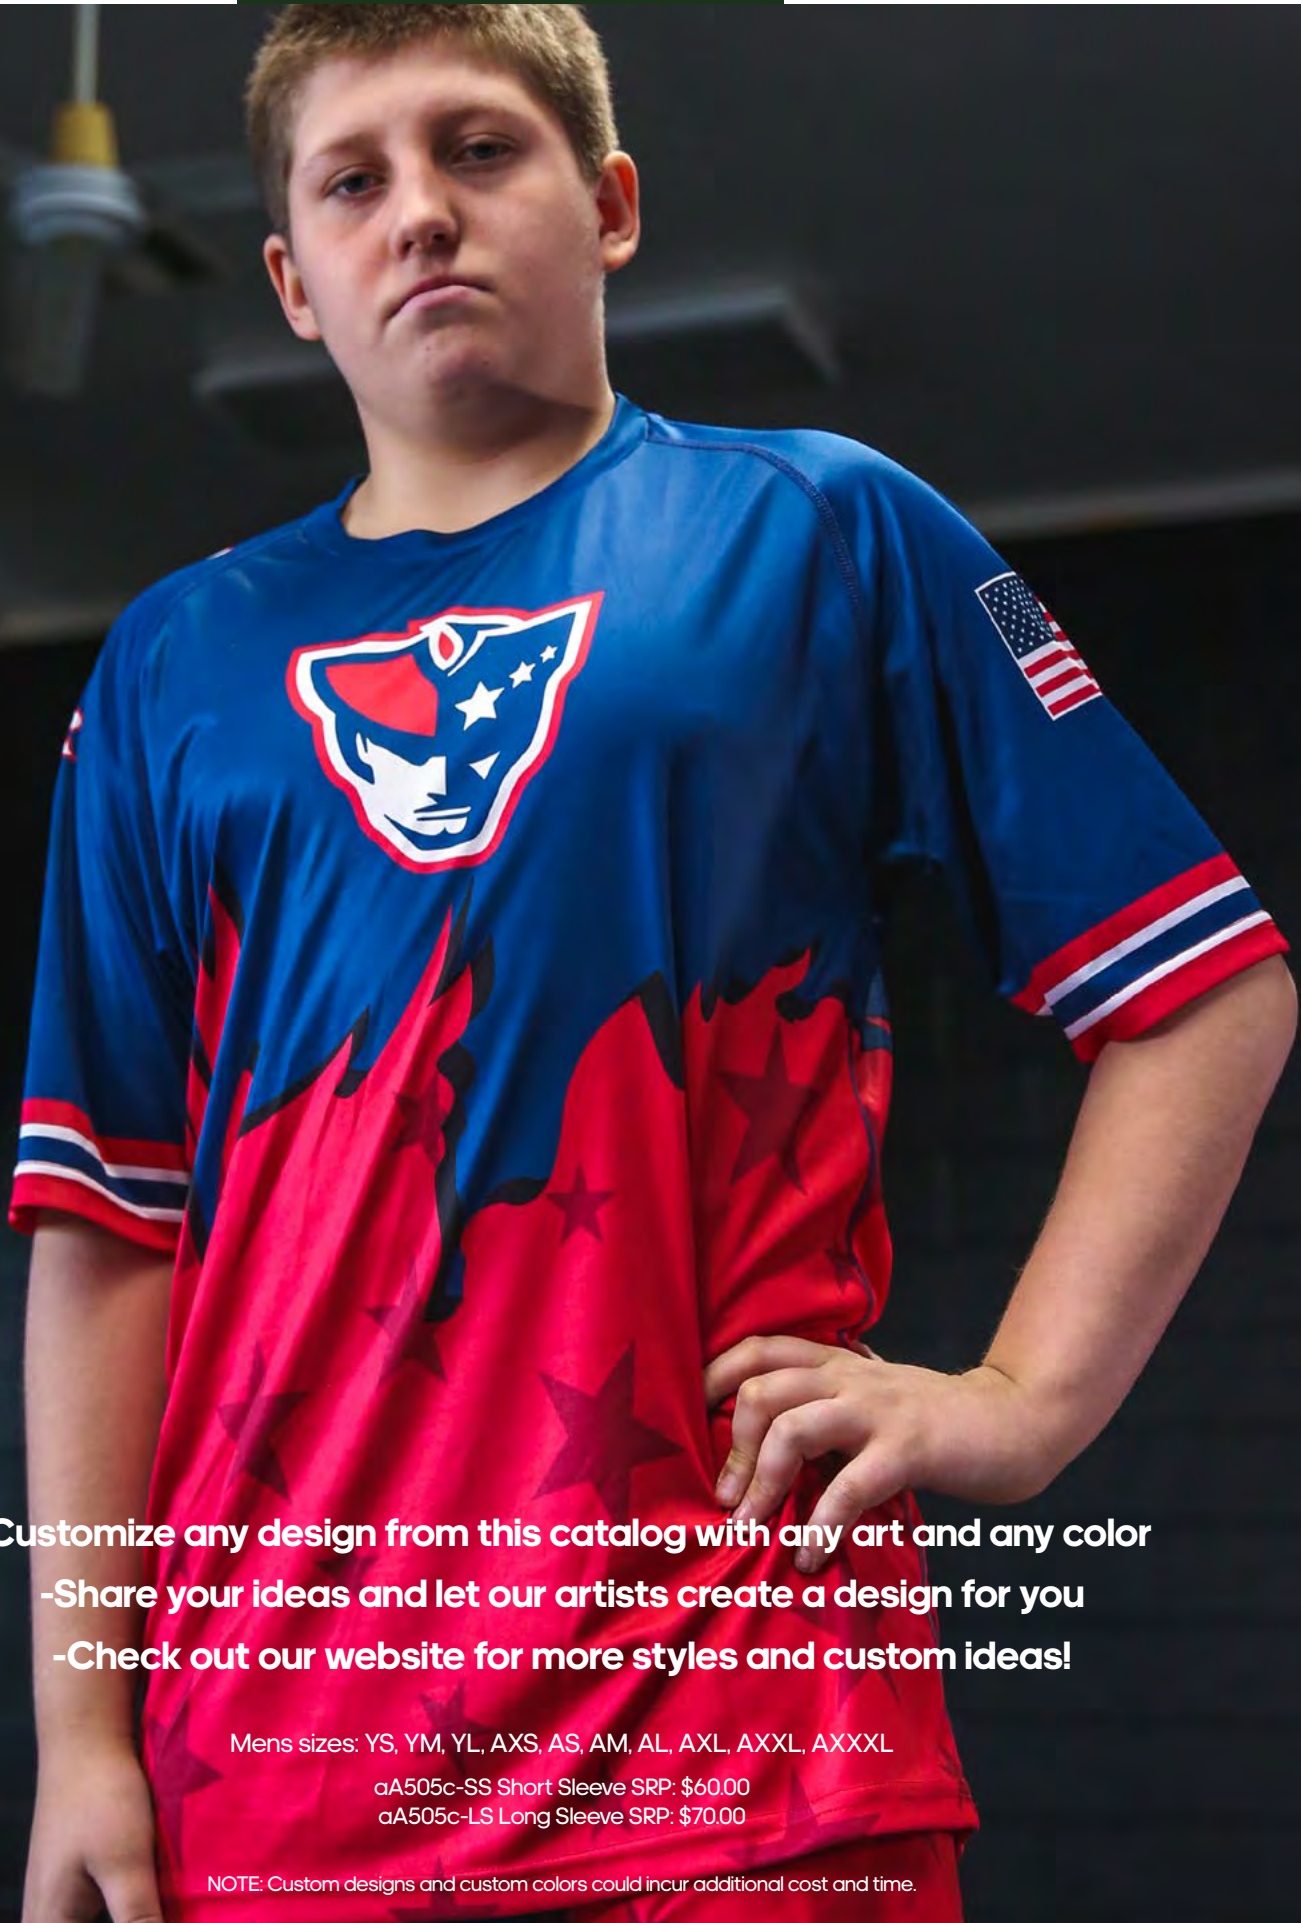

CUSTOM SUBLIMATED SHIRTS

- -Customize any design from this catalog with any art and any color
- -Share your ideas and let our artists create a design for you
- -Check out our website for more styles and custom ideas!

Mens sizes: YS, YM, YL, AXS, AS, AM, AL, AXL, AXXL, AXXXL

αA505c-SS Short Sleeve SRP: $60.00

αA505c-LS Long Sleeve SRP: $70.00

NOTE: Custom designs and custom colors could incur additional cost and time.