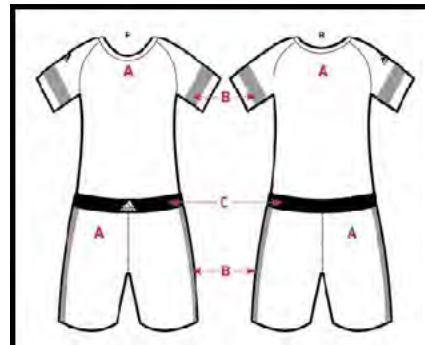

AEROREADY

aA308c-01-45
Compression Shorts

aA218c-01-45
Competition Shorts