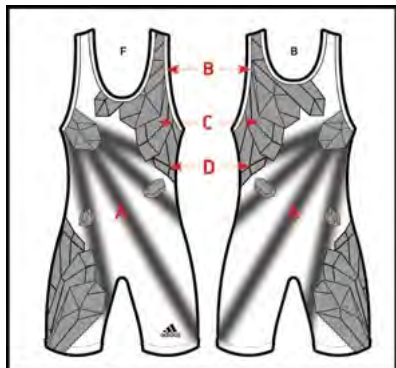

**aE201**  
RESPONSE JUNIOR  
EARGUARD

**aA209c-01-79**  
GRAPPLING SHORTS

**aA505c-SS-79**  
SHORT SLEEVE SHIRT

**FZ6386**  
Black/ White  
TECH FALL 2.0

**You Choose:**  
A: BODY COLOR  
B: BINDING COLOR  
C: CRYSTAL COLOR  
D: ACCENT COLOR