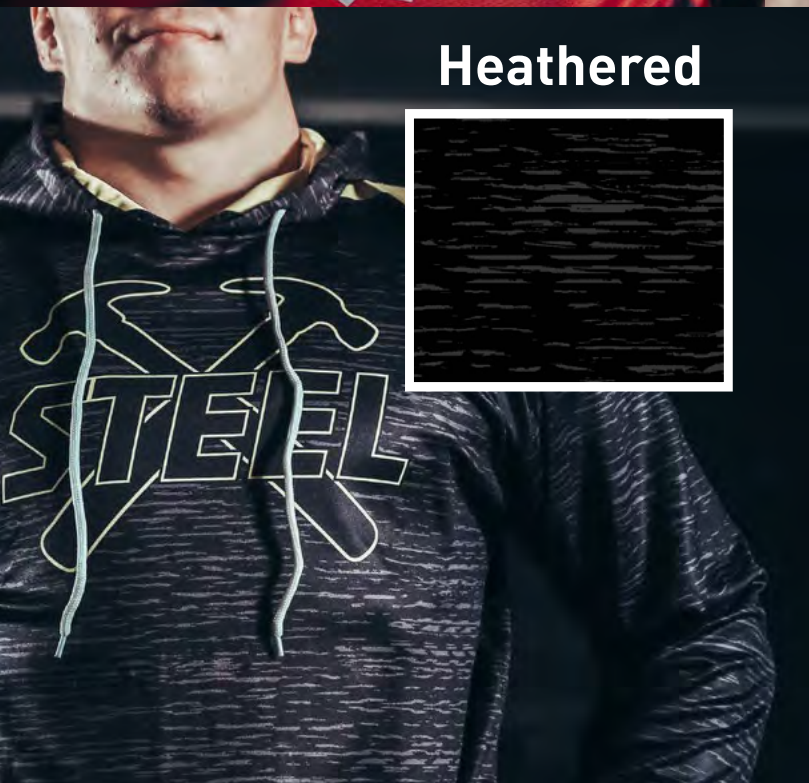

### Tie-Dye

### Static Ripple

Static Ripple

Denim

Honeycomb

Tie-Dye

Marbled

Heathered

Digital Camo