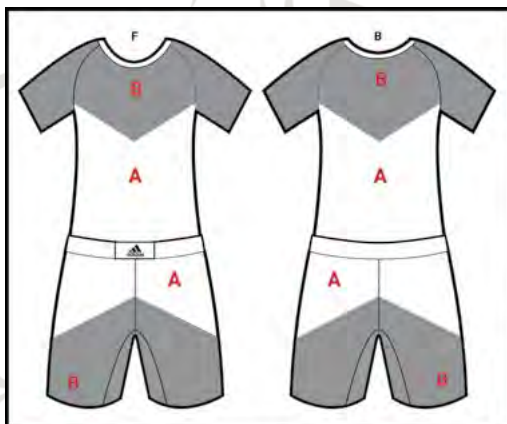

AEROREADY

You Choose:
A: BODY COLOR
B: PANEL COLOR

Compression Top:
aA518c-SS-62

Compression Shorts:
aA308c-01-62

Competition Shorts:
aA218c-01-62