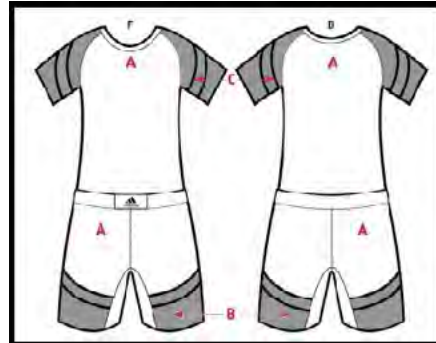

You Choose:
A: BODY COLOR
B: PANEL COLOR
C: ACCENT STRIPE COLOR