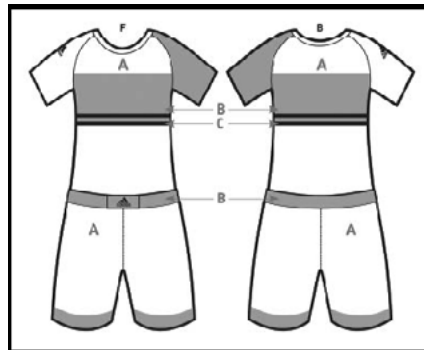

aA518c-SS-24
Compression Top

aA308c-01-24
Compression Shorts

AEROREADY

aA218c-01-24
Competition Shorts

You Choose:

A: BODY COLOR

B: MAIN STRIPE COLOR

C: ACCENT STRIPE COLOR

*Compression uniform shown with chain link texture