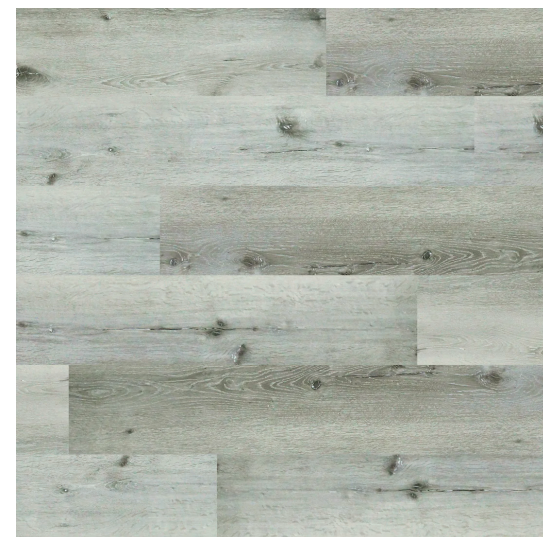

Vinyl

9 x 48 in Duralife Grey Luxury Vinyl (5 mm)
SKU: JSW0948816

9 x 48 in Duralife ASH Grey Luxury Vinyl (5 mm)
SKU: JSW0948817

9 x 48 in
SKU: JSW0948816

9 x 48 in
SKU: JSW0948817