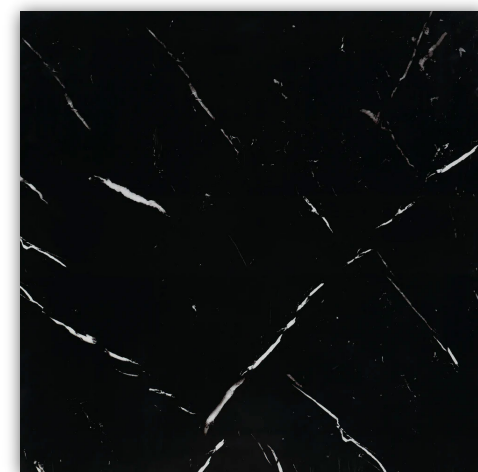

La Mallorca

Nero Marquina

24 x 24 in La Mallorca Shadow Polished Porcelain Tile
SKU: CNS2424041

La Mallorca

Nero Marquina

24 x 48 in
Polished
SKU: ICN2448019

24 x 24 in
Polished
SKU: CNS2424041

12 x 24 in
Polished
SKU: CNS1224041

2 x 2 in
Polished
SKU: CNS22CT041

2 x 2 in
Polished
SKU: CNSSPMS041

2 x 6 in
Polished
SKU: CNS26CT041