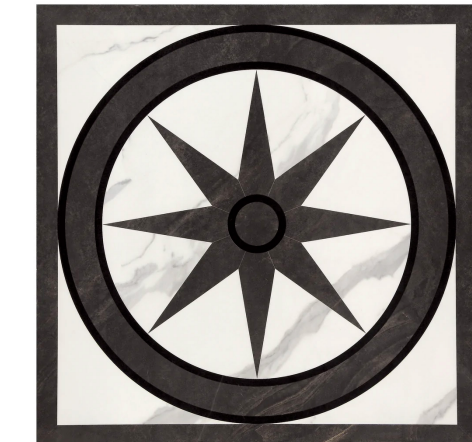

La Mallorca

Milano Bianco

24 x 28 in / 24 x 24 in La Mallorca Milano Bianco Polished Porcelain Tile
SKU: CNS2448856 / CNS2424940

La Mallorca

Milano Bianco

24 x 48 in
Polished / Matte
SKU: CNS2448856 / CNS2448700

2 x 6 in
Polished / Matte
SKU: CNS26CT943 / CNS26CT941

10 x 10 in
Polished
SKU: CNS1010300

2 x 4 in
Polished
SKU: CNSSPMS943

La Mallorca

Milano Bianco Medallion

32 x 32 in
Polished
SKU: CNS32MDP940

24 x 24 in
Polished
SKU: CNS24MDP940