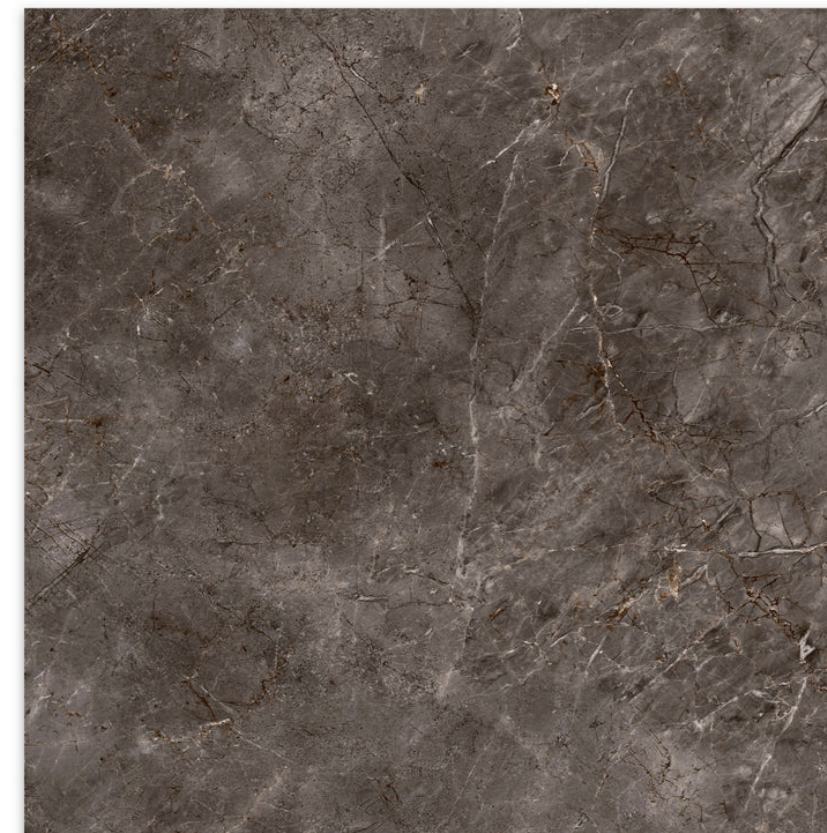

# Grey Stone

12 x 24 in  
Polished / Matte  
SKU: ZA031224RU / ZA031224RP

2 x 2 in  
Matte  
SKU: ZA03221P

3 in  
Matte  
SKU: ZA033HEX

24 x 24 in  
Polished / Matte  
SKU: ZA032424RU / ZA032424RP

24 x 48 in  
Polished / Matte  
SKU: ZA032448RU / ZA032448RP

24 x 48 in Azra Grey Stone Matte Porcelain Tile  
SKU: ZA032448RP