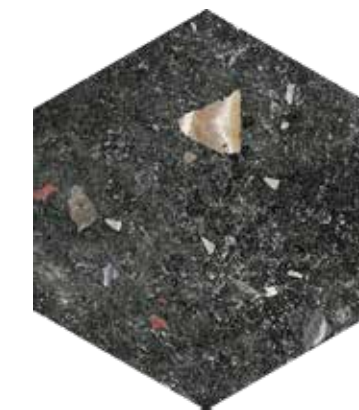

Design Tile

Sonar Terrazzo

26 x 26 in
Matte
SKU: CDR2626381

9 x 10 in
Matte
SKU: CDR0910381

Design Tile

Sonar Terrazzo

26 x 26 in
Matte
SKU: CDR2626382

9 x 10 in
Matte
SKU: CDR0910382

Design Tile

Sonar Terrazzo

26 x 26 in
Matte
SKU: CDR2626383

9 x 10 in
Matte
SKU: CDR0910383

Design Tile

Sonar Terrazzo

26 x 26 in
Matte
SKU: CDR2626384

9 x 10 in
Matte
SKU: CDR0910384