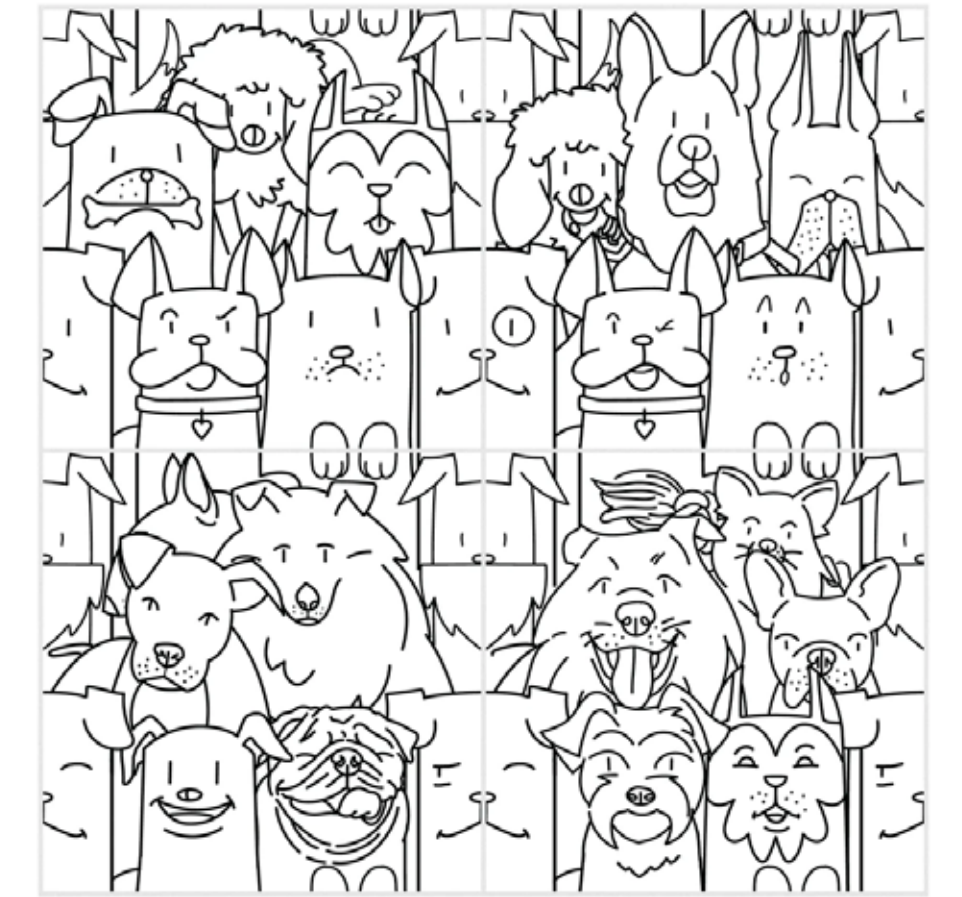

# Design Tile

10" x 10"

10 x 10 in (Each piece)  
Matte  
SKU: CDR1010344

# Design Tile

10" x 10"

10 x 10 in (Each piece)  
Matte  
SKU: CDR1010334

# Design Tile

10" x 10"

10 x 10 in  
Matte  
SKU: CDR1010339