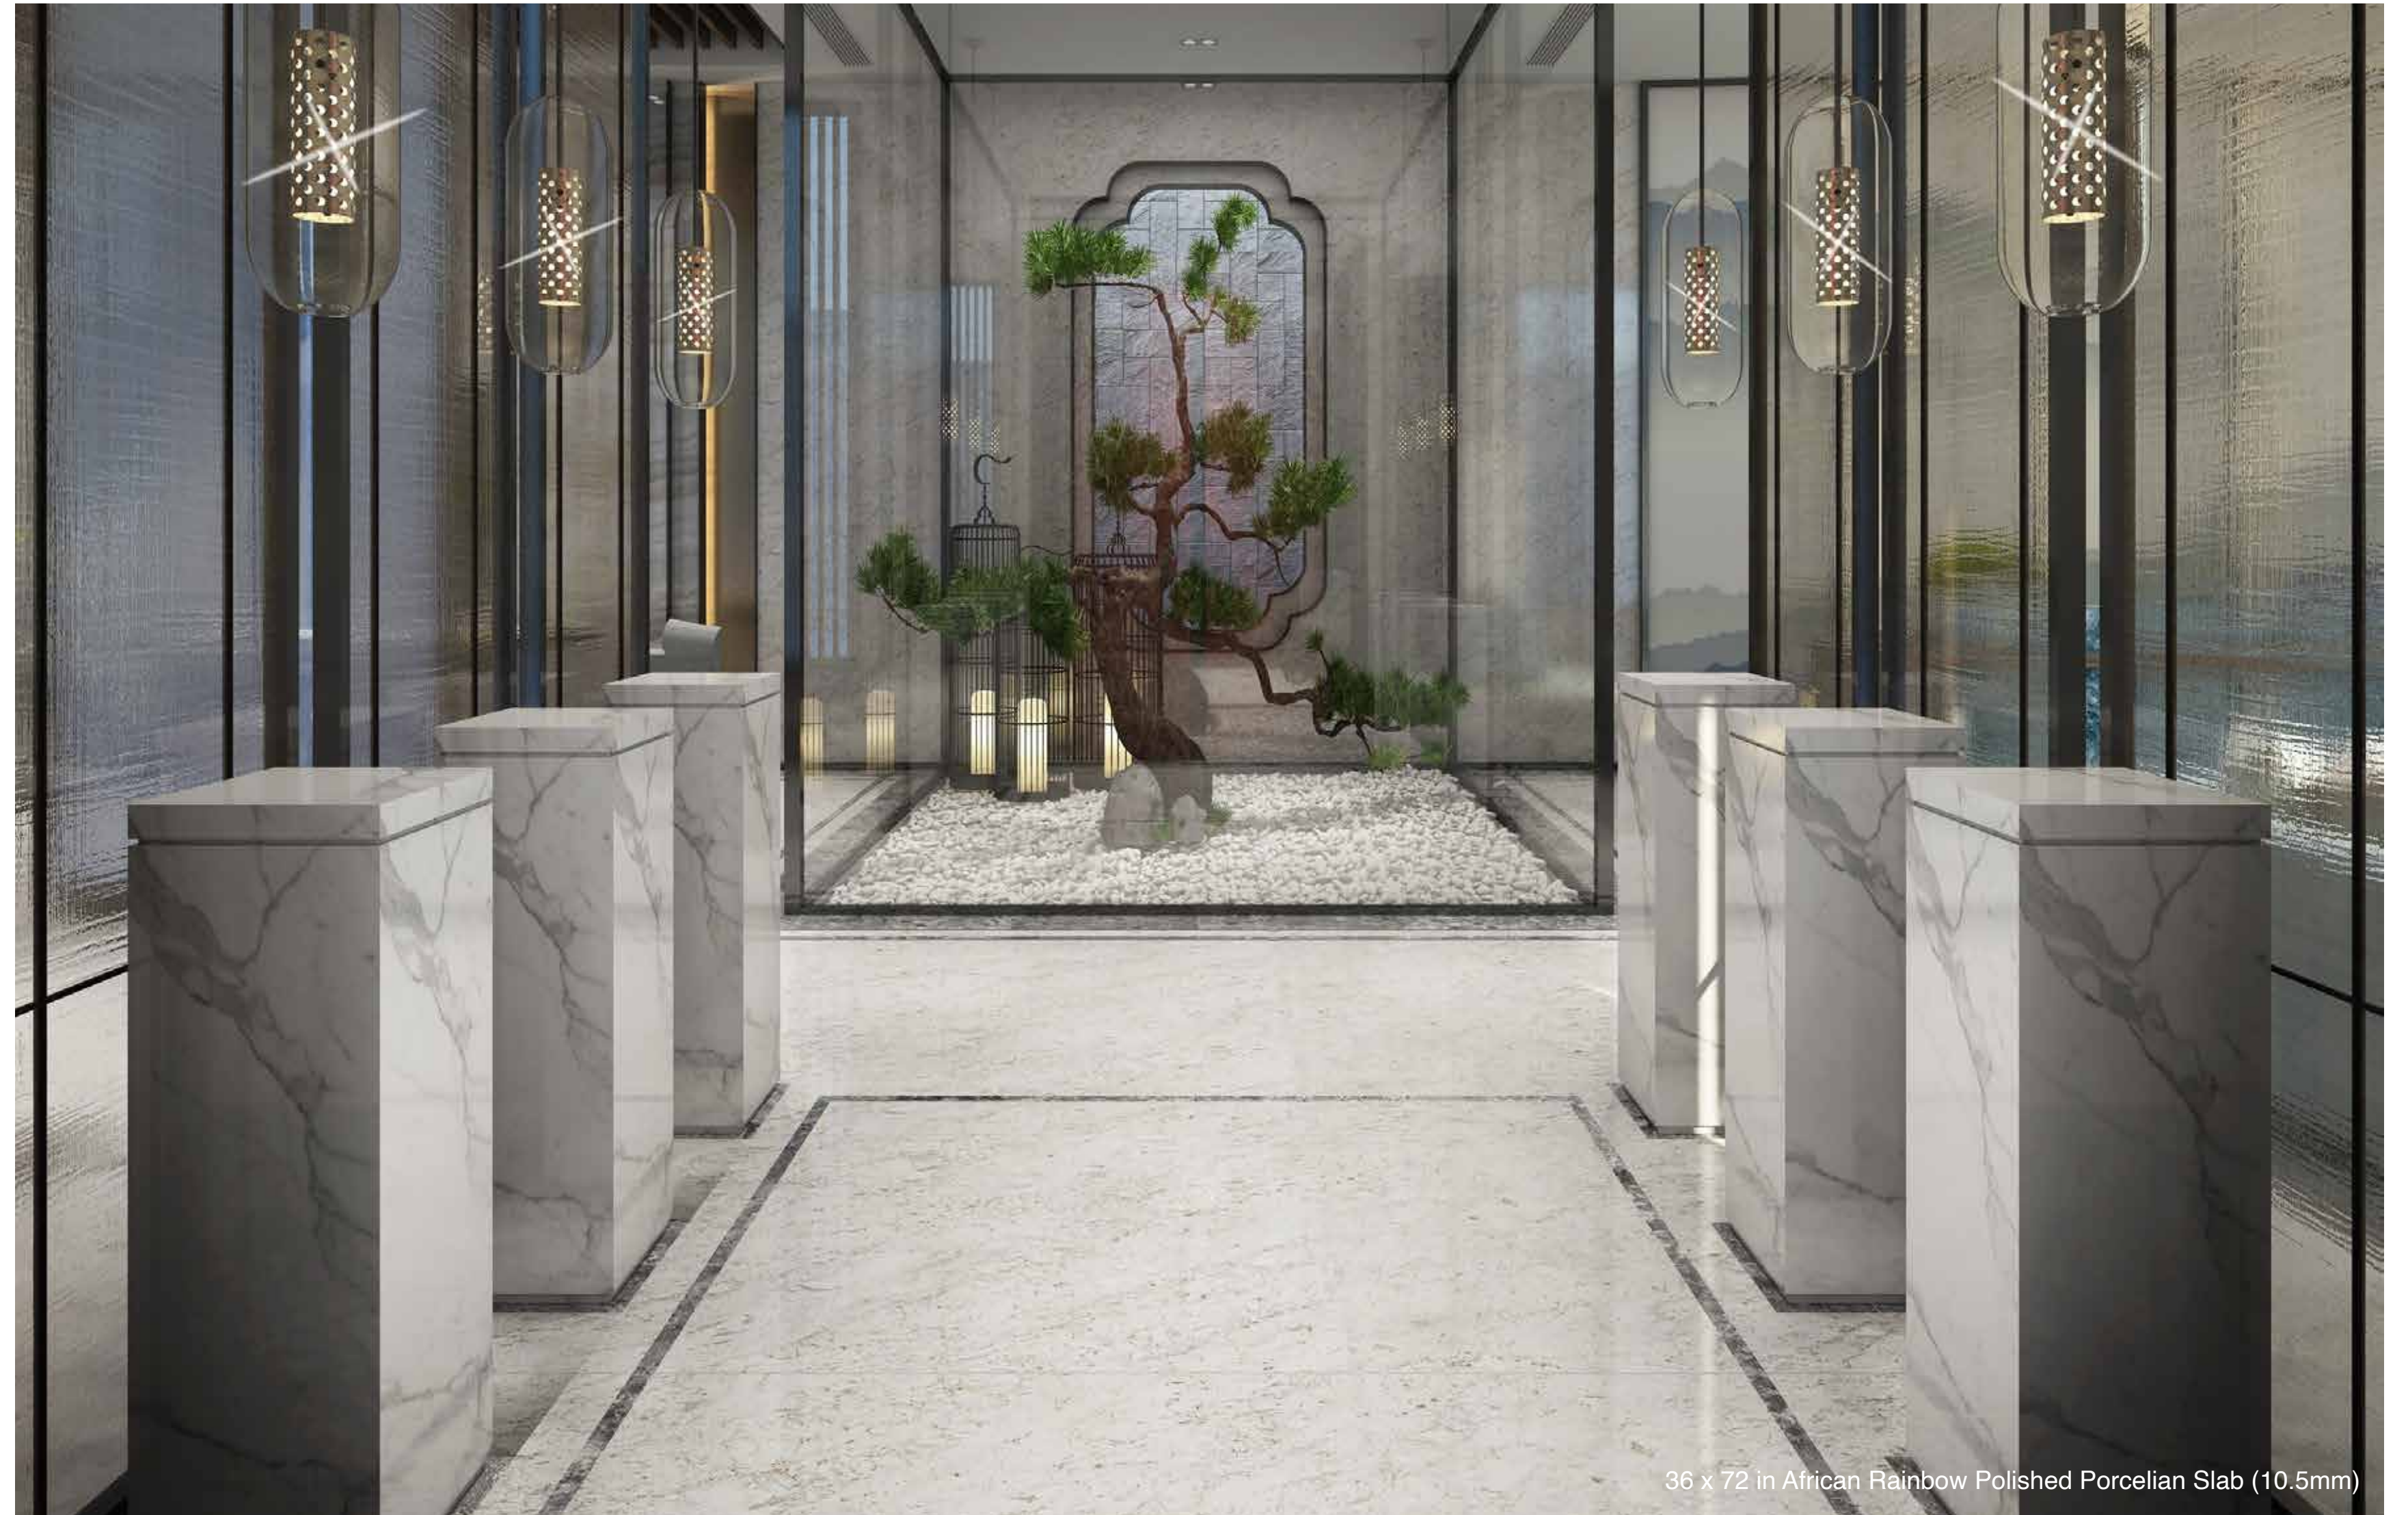

Slab (36 x 72 in)

36 x 72 in
Polished
SKU: MNL3672879

36 x 72 in African Rainbow Polished Porcelain Slab (10.5mm)

Slab (36 x 72 in)

36 x 72 in
Polished
SKU: MNL3672880

36 x 72 in New Galaxy White Polished Porcelian Slab (10.5mm)