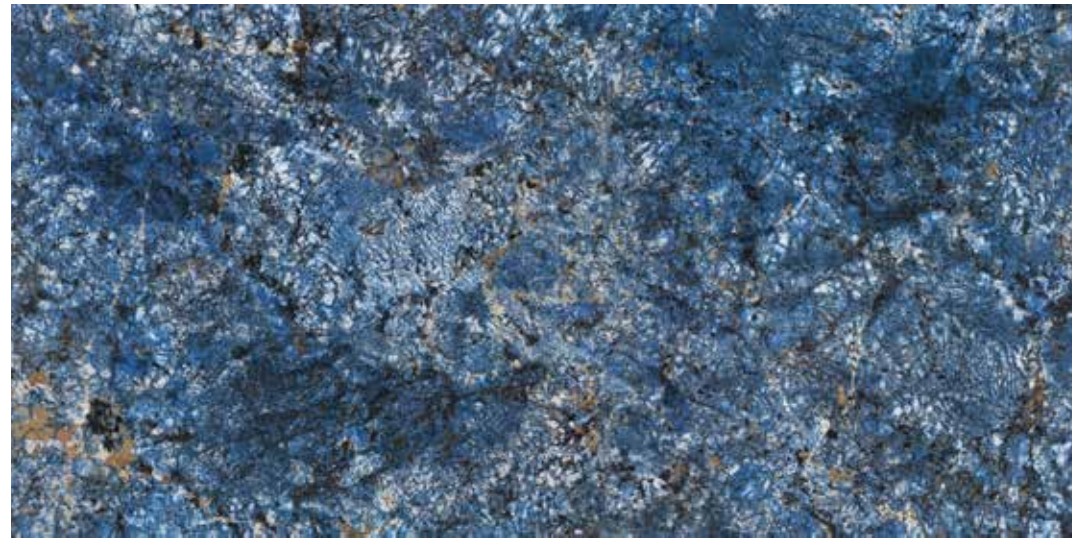

Slab (36 x 72 in)

36 x 72 in
Polished
SKU: MNL3672881

36 x 72 in Dream Sapphire Polished Porcelain Slab (10.5mm)