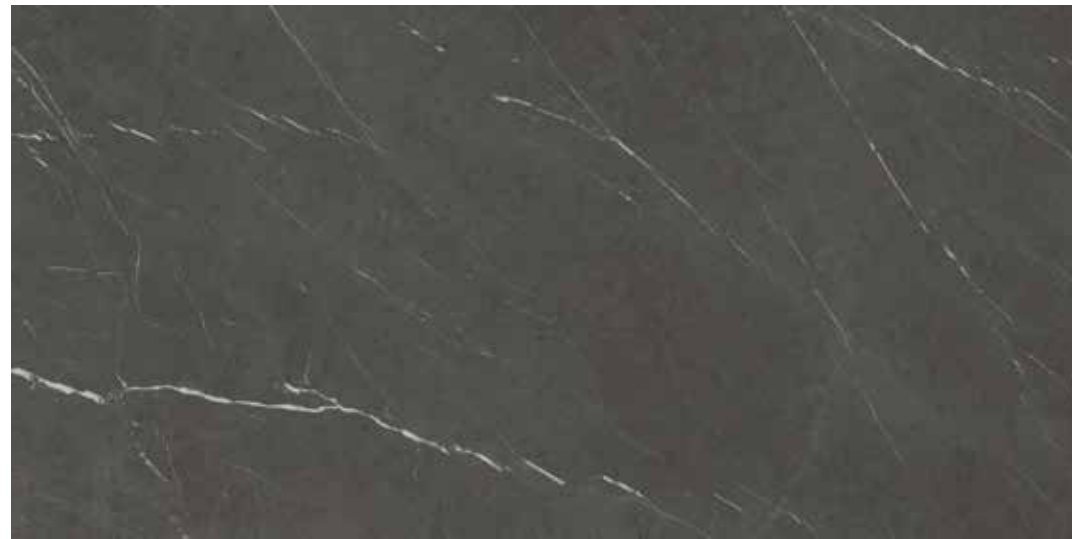

Slab (36 x 72 in)

36 x 72 in
Polished
SKU: CNS3672845

36 x 72 in Aniston Porcelain Glazed Polished Slab (9 mm)

Slab (36 x 72 in)

36 x 72 in
Polished
SKU: CNS3672846

36 x 72 in Pietra Grey Porcelain Glazed Polished Slab (9 mm)