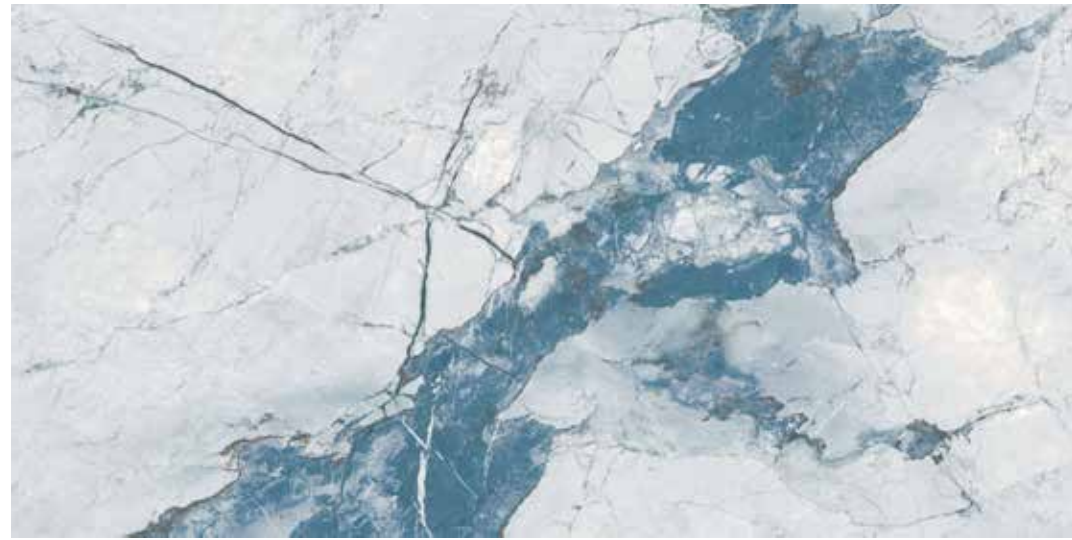

Slab (36 x 72 in)

36 x 72 in
Polished
SKU: MNL3672885

36 x 72 in Neo Stone Polished Porcelian Slab (10.5mm)