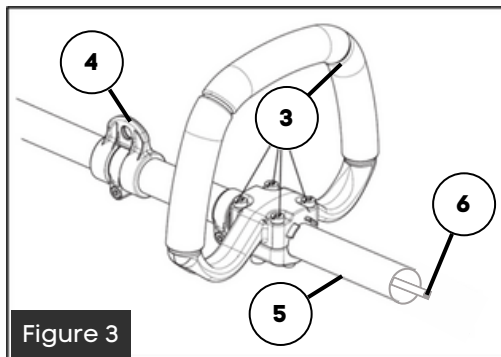

ILLUSTRATED PART LIST (IPL)

EFCO - 2 Cycle Engine

Part Name

Part Number

Figure 1	1. Tool Kit	TBP1053
Figure 2	2. Harness Strap	TBP1051
Figure 3	3. Loop Handle & Mounting Screws	TBP1048
	4. Harness Attachment/Eyelet	TBP1067
	5. Engine Pole	TBP1057
	6. Drive Shaft	TBP1058
Figure 4	7. Fuel Tank Assembly	TBP1052
	8. Fuel Purge Bulb	TBP1059
	9. Starter Assembly	TBP1060
	10. Engine Cover	TBP1061
Figure 5	11. Throttle Lever	TBP1062
	12. Carburetor	TBP1063
	13. Air Filter Cover	TBP1064
	14. Spark Plug (NGKBPMR7A)	TBP1065
	15. Air Filter (behind cover)	TBP1066