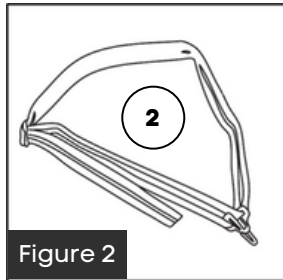

ILLUSTRATED PART LIST (IPL)

EFCO - 2 Cycle Engine

Part Name

Part Number

Figure 1	1. Tool Kit	TBP1053
Figure 2	2. Harness Strap	TBP1051
Figure 3	3. Loop Handle & Mounting Screws	TBP1048
	4. Harness Attachment/Eyelet	TBP1067
	5. Engine Pole	TBP1057
	6. Drive Shaft	TBP1058
Figure 4	7. Fuel Tank Assembly	TBP1052
	8. Fuel Purge Bulb	TBP1059
	9. Starter Assembly	TBP1060
	10. Engine Cover	TBP1061
Figure 5	11. Throttle Lever	TBP1062
	12. Carburetor	TBP1063
	13. Air Filter Cover	TBP1064
	14. Spark Plug (NGKBPMR7A)	TBP1065
	15. Air Filter (behind cover)	TBP1066