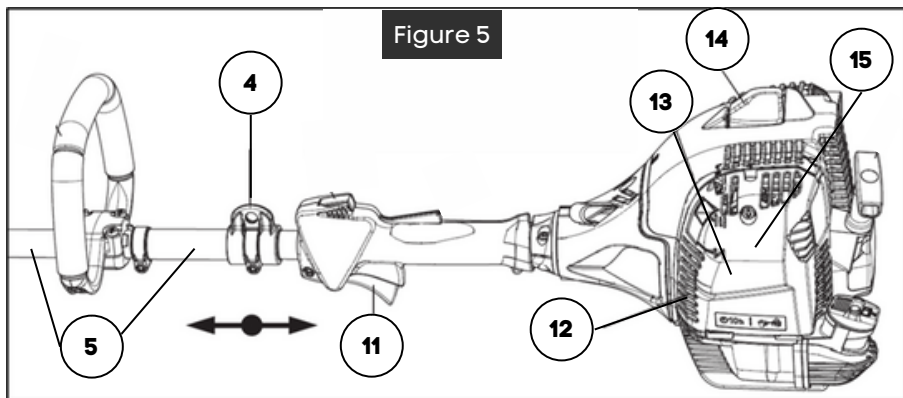

ILLUSTRATED PART LIST (IPL)

EFCO - 2 Cycle Engine

Part Name

Part Number

Figure 1	1. Tool Kit	TBP1053
Figure 2	2. Harness Strap	TBP1051
Figure 3	3. Loop Handle & Mounting Screws	TBP1048
	4. Harness Attachment/Eyelet	TBP1067
	5. Engine Pole	TBP1057
	6. Drive Shaft	TBP1058
Figure 4	7. Fuel Tank Assembly	TBP1052
	8. Fuel Purge Bulb	TBP1059
	9. Starter Assembly	TBP1060
	10. Engine Cover	TBP1061
Figure 5	11. Throttle Lever	TBP1062
	12. Carburetor	TBP1063
	13. Air Filter Cover	TBP1064
	14. Spark Plug (NGKBPMR7A)	TBP1065
	15. Air Filter (behind cover)	TBP1066