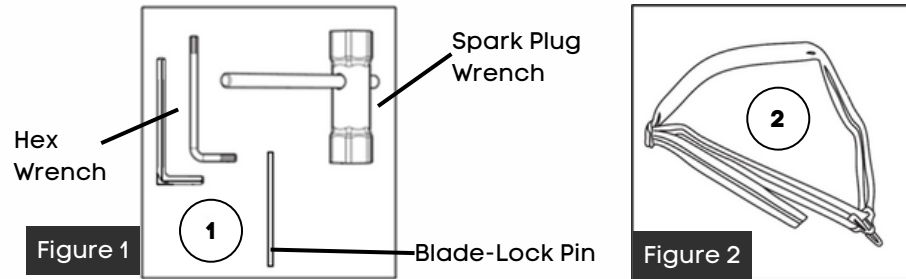

ILLUSTRATED PART LIST (IPL)

EFCO - 2 Cycle Engine

Part Name

Part Number

Figure 1	1. Tool Kit	TBP1053
Figure 2	2. Harness Strap	TBP1051
Figure 3	3. Loop Handle & Mounting Screws	TBP1048
	4. Harness Attachment/Eyelet	TBP1067
	5. Engine Pole	TBP1057
	6. Drive Shaft	TBP1058
Figure 4	7. Fuel Tank Assembly	TBP1052
	8. Fuel Purge Bulb	TBP1059
	9. Starter Assembly	TBP1060
	10. Engine Cover	TBP1061
Figure 5	11. Throttle Lever	TBP1062
	12. Carburetor	TBP1063
	13. Air Filter Cover	TBP1064
	14. Spark Plug (NGKBPMR7A)	TBP1065
	15. Air Filter (behind cover)	TBP1066