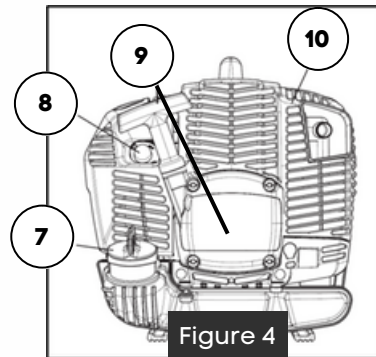

ILLUSTRATED PART LIST (IPL)

EFCO - 2 Cycle Engine

Part Name

Part Number

Figure 1	1. Tool Kit	TBP1053
Figure 2	2. Harness Strap	TBP1051
Figure 3	3. Loop Handle & Mounting Screws	TBP1048
	4. Harness Attachment/Eyelet	TBP1067
	5. Engine Pole	TBP1057
	6. Drive Shaft	TBP1058
Figure 4	7. Fuel Tank Assembly	TBP1052
	8. Fuel Purge Bulb	TBP1059
	9. Starter Assembly	TBP1060
	10. Engine Cover	TBP1061
Figure 5	11. Throttle Lever	TBP1062
	12. Carburetor	TBP1063
	13. Air Filter Cover	TBP1064
	14. Spark Plug (NGKBPMR7A)	TBP1065
	15. Air Filter (behind cover)	TBP1066