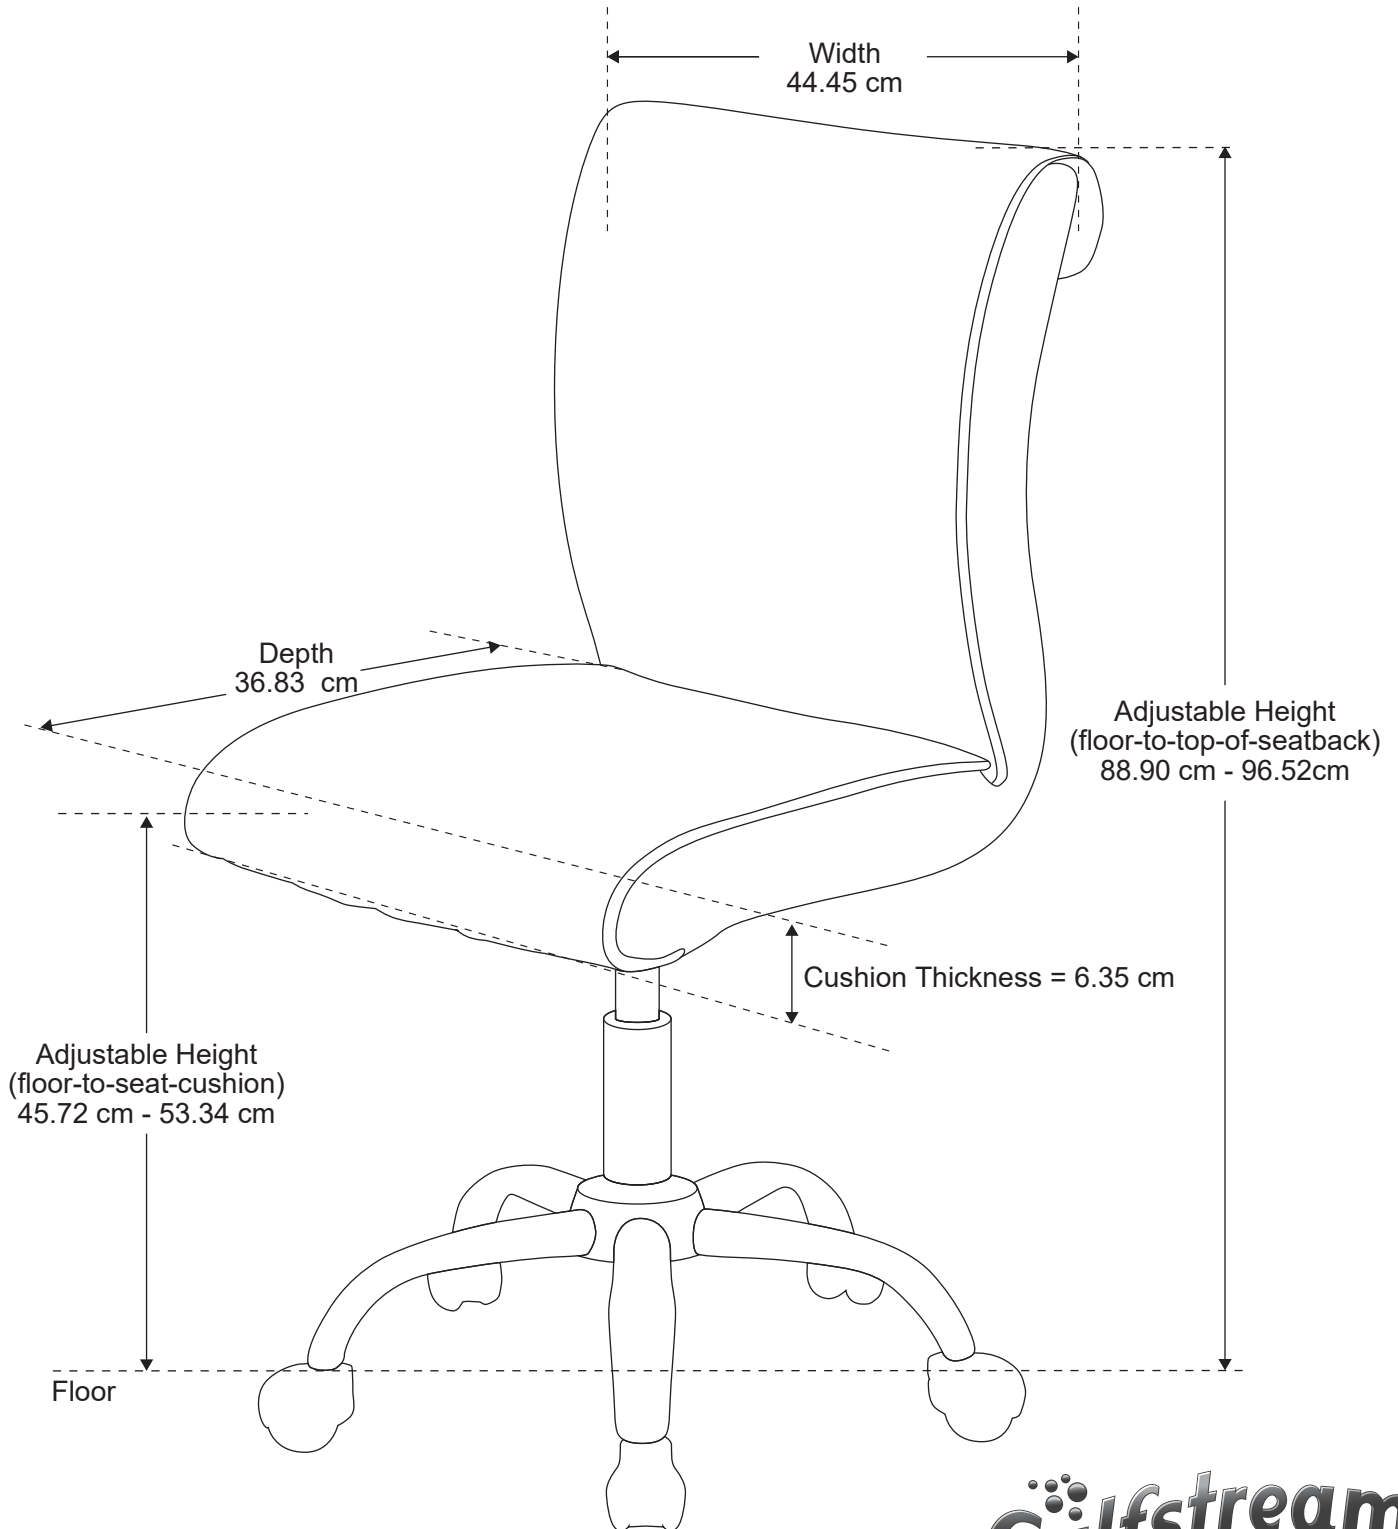

Tech Stool

TECH STOOL DIMENSIONS

The Dimensions are in inches.

www.gulfstreaminc.com

Tech Stool

TECH STOOL DIMENSIONS

The Dimensions are in centimeters.

www.gulfstreaminc.com