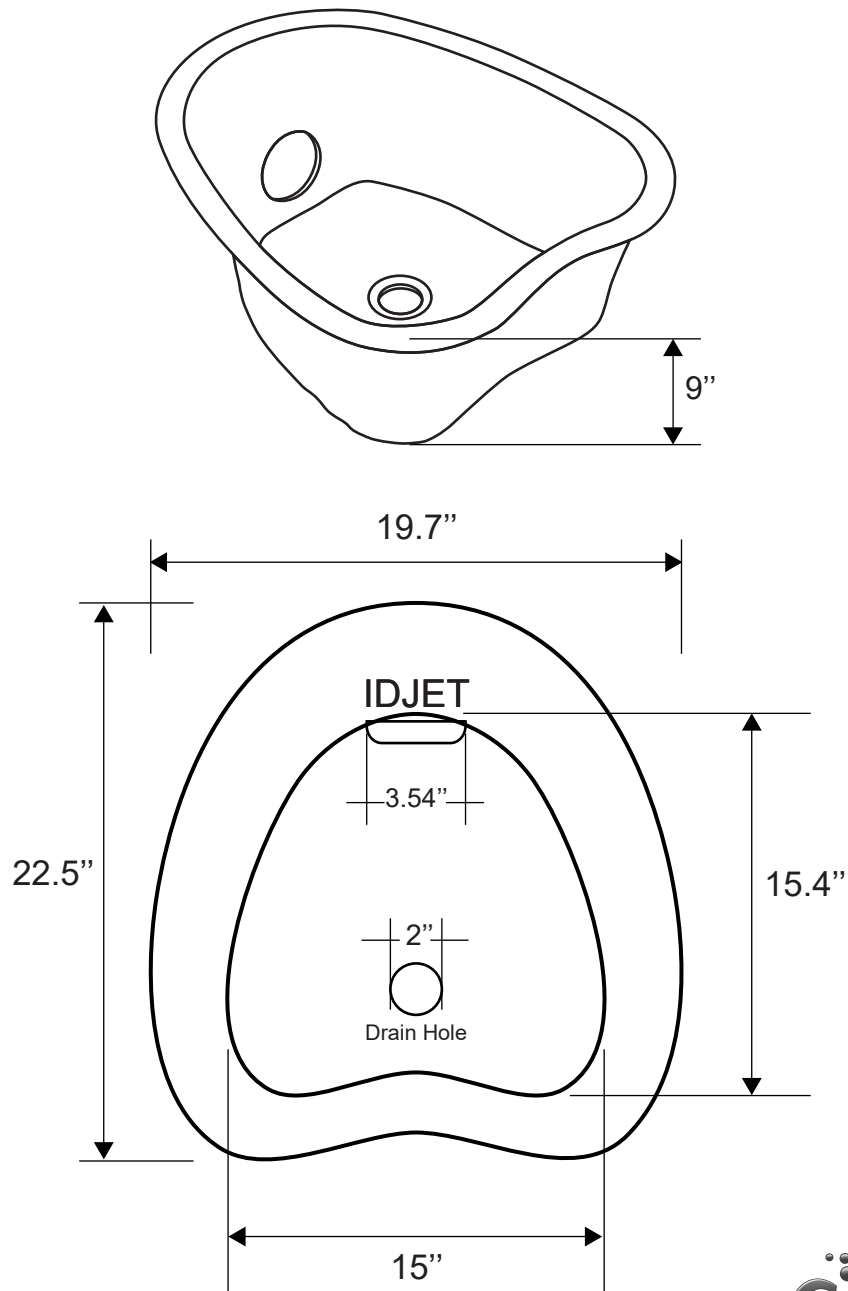

HEARTSHAPE GLASS BOWL DIMENSIONS

Specifications:

Weight: 39 Lb. (17.70 kg.)
Glass Thickness: 0.47"
Bowl Capacity: 5.75 US gal. (21.80 L.)
Dimensions: 19.7" x 22.5" x 9"
Drain Hole Diameter: 2"
Jet Hole Diameter: 3.54"

The Dimensions are in inches.

www.gulfstreaminc.com

HEARTSHAPE GLASS BOWL DIMENSIONS

Specifications:

Weight: 39 Lb. (17.70 kg.)
Glass Thickness: 1.2 cm
Bowl Capacity: 5.75 US gal. (21.80 L.)
Dimensions: 50 cm x 57.15 cm x 22.73 cm
Drain Hole Diameter: 5 cm
Jet Hole Diameter: 9 cm

The Dimensions are in centimeters.

www.gulfstreaminc.com