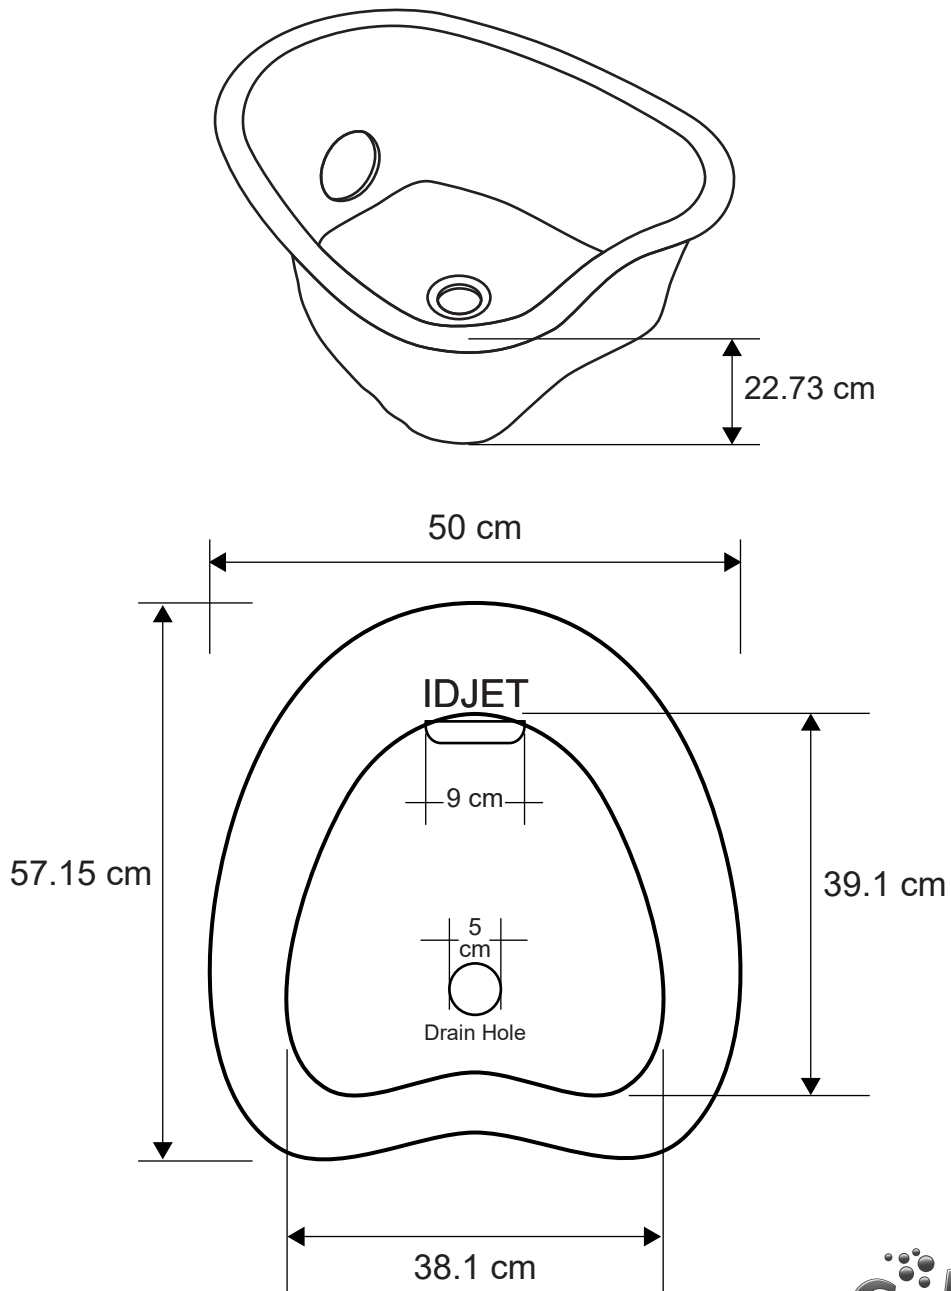

HEARTSHAPE GLASS BOWL DIMENSIONS

Specifications:

Weight: 39 Lb. (17.70 kg.)
Glass Thickness: 0.47"
Bowl Capacity: 5.75 US gal. (21.80 L.)
Dimensions: 19.7" x 22.5" x 9"
Drain Hole Diameter: 2"
Jet Hole Diameter: 3.54"

The Dimensions are in inches.

www.gulfstreaminc.com

HEARTSHAPE GLASS BOWL DIMENSIONS

Specifications:

Weight: 39 Lb. (17.70 kg.)
Glass Thickness: 1.2 cm
Bowl Capacity: 5.75 US gal. (21.80 L.)
Dimensions: 50 cm x 57.15 cm x 22.73 cm
Drain Hole Diameter: 5 cm
Jet Hole Diameter: 9 cm

The Dimensions are in centimeters.

www.gulfstreaminc.com