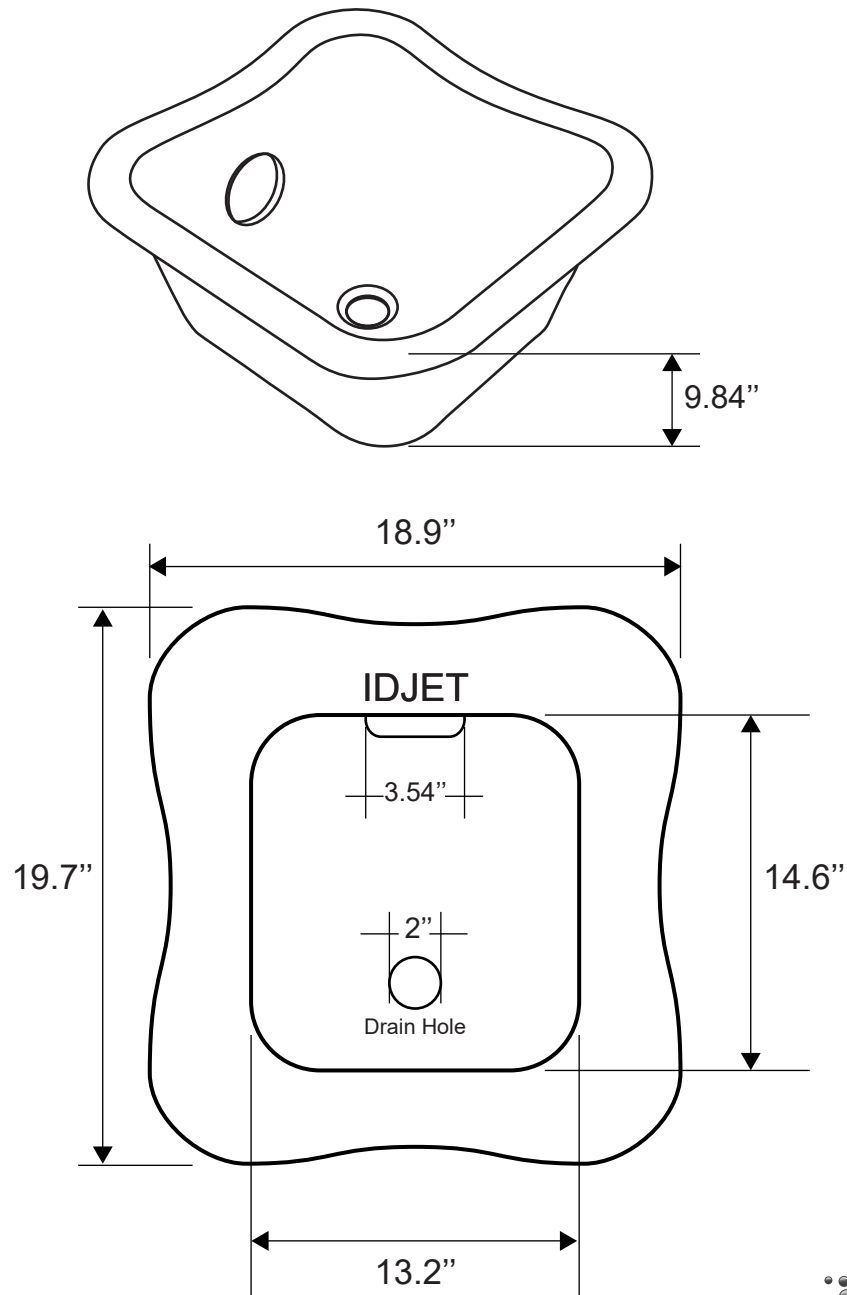

# HARD ROCK GLASS BOWL DIMENSIONS

## Specifications:

Weight: 36.4 Lb. (16.5 kg.)  
Glass Thickness: 0.47"  
Bowl Capacity: 5.70 US gal. (21.60 L.)  
Dimensions: 18.9" x 19.7" x 9.84"  
Drain Hole Diameter: 2"  
Jet Hole Diameter: 3.54"

The Dimensions are in inches.

[www.gulfstreaminc.com](http://www.gulfstreaminc.com)

# HARD ROCK GLASS BOWL DIMENSIONS

**Specifications:**

Weight: 36.4 Lb. (16.5 kg.)  
Glass Thickness: 0.47"  
Bowl Capacity: 5.70 US gal. (21.60 L.)  
Dimensions: 48 cm x 50 cm x 25 cm  
Drain Hole Diameter: 5 cm  
Jet Hole Diameter: 9 cm