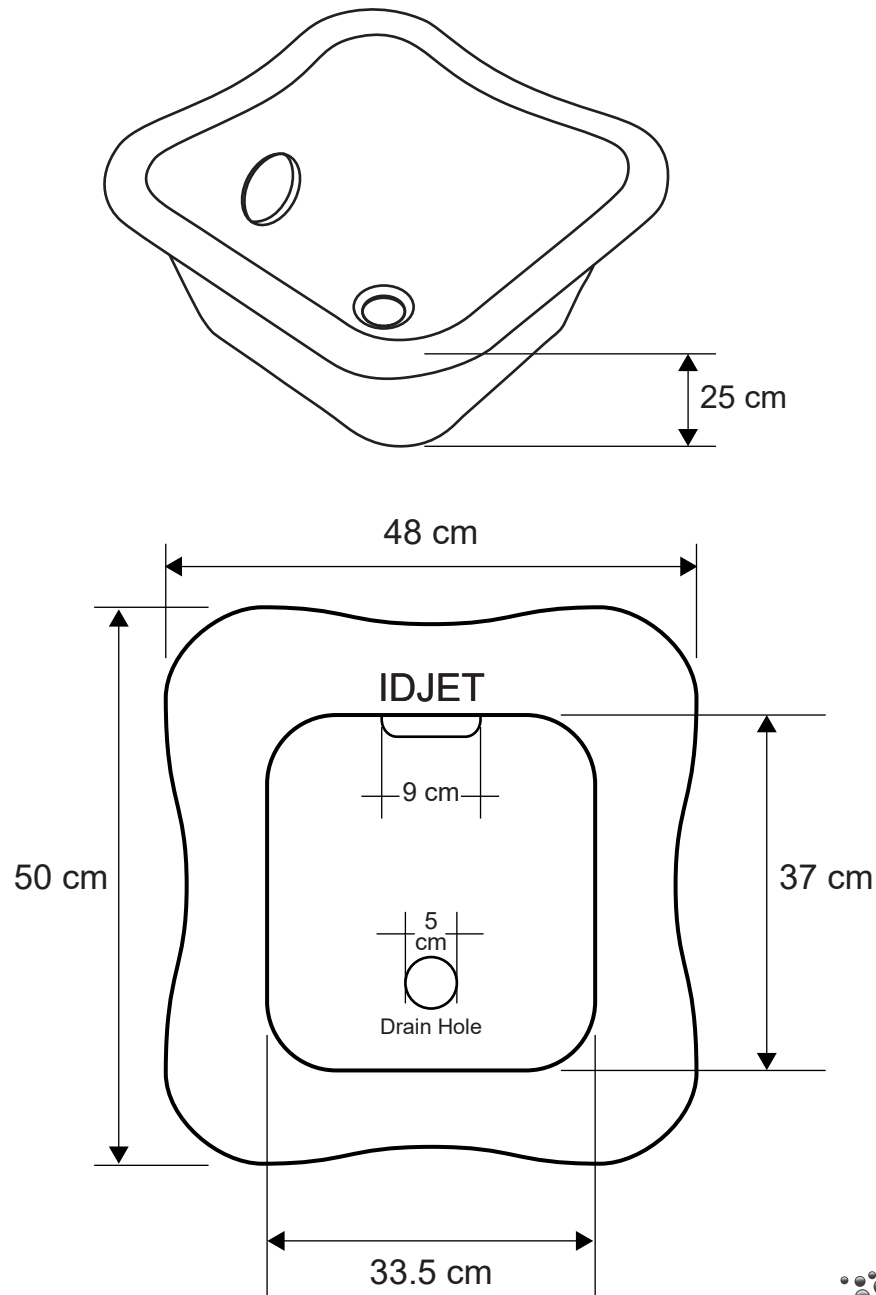

## Specifications:

Weight: 36.4 Lb. (16.5 kg.)  
Glass Thickness: 0.47"  
Bowl Capacity: 5.70 US gal. (21.60 L.)  
Dimensions: 18.9" x 19.7" x 9.84"  
Drain Hole Diameter: 2"  
Jet Hole Diameter: 3.54"

The Dimensions are in inches.

[www.gulfstreaminc.com](http://www.gulfstreaminc.com)

# HARD ROCK GLASS BOWL DIMENSIONS

**Specifications:**

Weight: 36.4 Lb. (16.5 kg.)  
Glass Thickness: 0.47"  
Bowl Capacity: 5.70 US gal. (21.60 L.)  
Dimensions: 48 cm x 50 cm x 25 cm  
Drain Hole Diameter: 5 cm  
Jet Hole Diameter: 9 cm

The Dimensions are in centimeters.

[www.gulfstreaminc.com](http://www.gulfstreaminc.com)