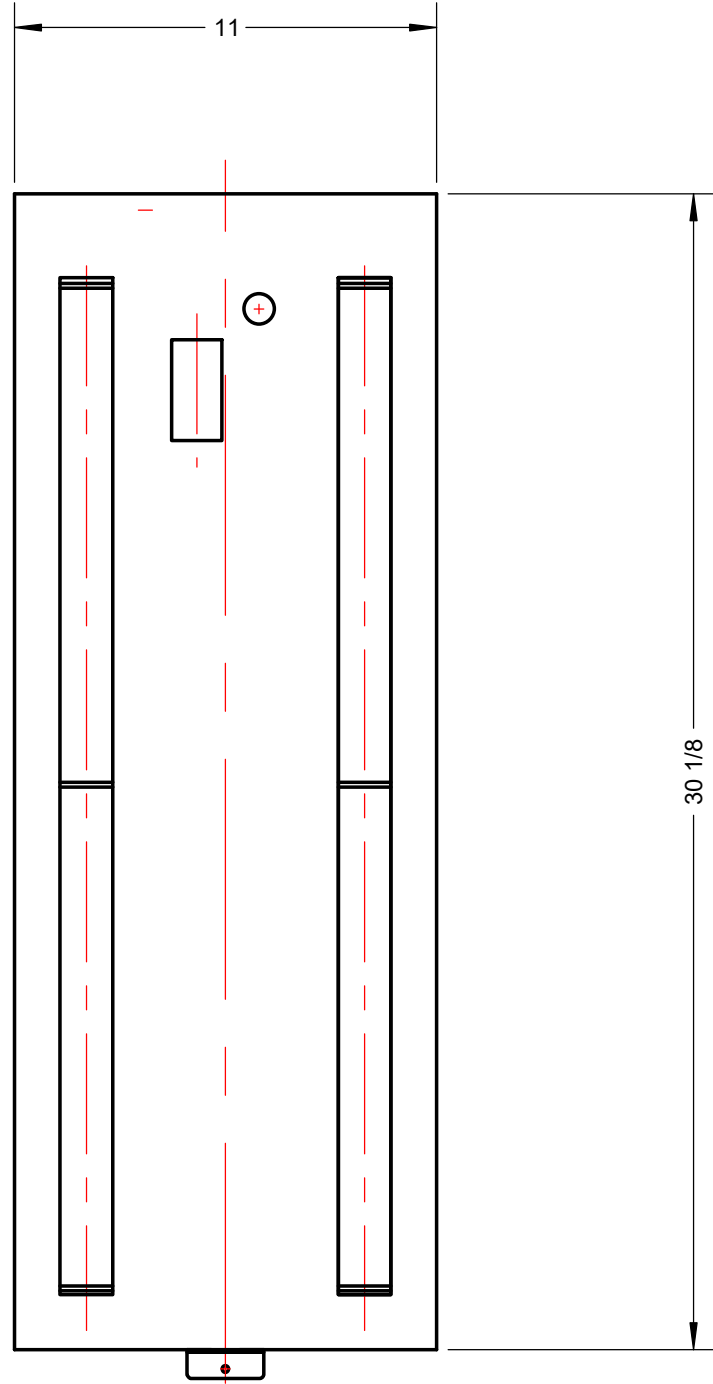

4

3

2

1

PROJECT	PUELICHE DRYER W2		
TITLE	ASSY		
DWG NO	73613	REV	0
SCALE		SHEET	

4

3

2