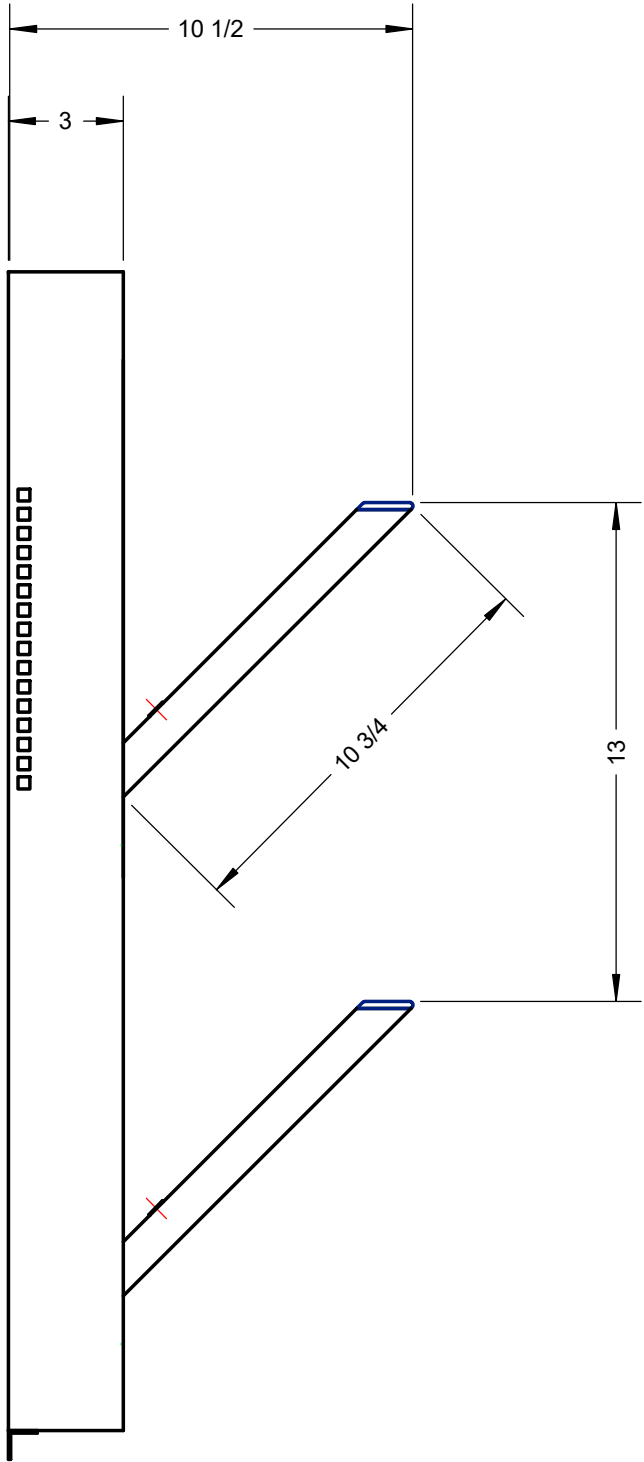

4

3

2

1

PROJECT	PUELICHE DRYER W2		
TITLE	ASSY		
DWG NO	73613	REV	0
SCALE		SHEET	

4

3

2