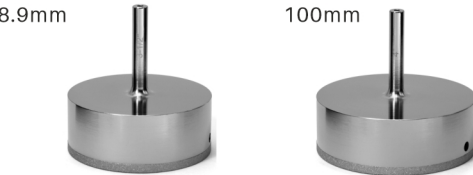

**Heavy Duty Chrome Milled
Concrete Masonry Drill Bit**

81038-10mm (3/8" x 5-7/8")

**Titanium Coated HSS M2
Drill Bit with Quick Change
Hex Shank**

81018-3mm Drill Bit Pack of 1

**Straight Shank Cobalt 5%
M35 Drill Bit For SS Pipe**

DDB12 12mm (1/2")	DDB58 15mm (5/8")	DDB78 22mm (7/8")	DDB1 25.4mm (1")
-----------------------------	-----------------------------	-----------------------------	----------------------------

DDB114 (1 1/4") 30mm	DDB112 (1 1/2") 38.1mm	DDB2 (2") 50mm
--------------------------------	----------------------------------	--------------------------

DDB214 (2 1/4") 57mm	DDB212 (2 1/2") 63.5mm	DDB3 (3") 75mm
--------------------------------	----------------------------------	--------------------------

DDB312 (3 1/2") 88.9mm	DDB4 (4") 100mm
----------------------------------	---------------------------

DDB412 (4 1/2")
114.3mm

Excellent quality for quick hole drilling in glass & mirror.
Made out of Stainless Steel.

TILE BITS / CORRUGATED SHEET / OTHERS

Soudasil MULTI

Multi-purpose Clear Silicon

Excellent Adhesion To Glass, Ceramic, Porcelain, Metals, Wood & Many More