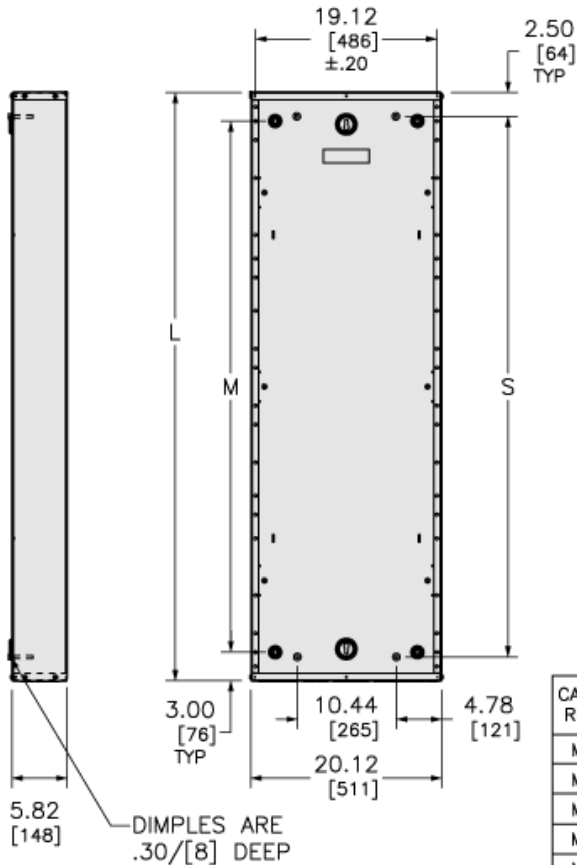

## Complementary

Material	Steel
Height	38 in (965.20 mm)
Width	20 in (508.00 mm)
Depth	5.75 in (146.05 mm)

## Packing Units

Unit Type of Package 1	PCE
Number of Units in Package 1	1
Package 1 Height	6.40 in (16.256 cm)
Package 1 Width	20.40 in (51.816 cm)
Package 1 Length	38.30 in (97.282 cm)
Package 1 Weight	31.00 lb(US) (14.06 kg)
Unit Type of Package 2	PAL
Number of Units in Package 2	16
Package 2 Height	46.00 in (116.84 cm)
Package 2 Width	45.00 in (114.3 cm)
Package 2 Length	48.00 in (121.92 cm)
Package 2 Weight	496.00 lb(US) (224.98 kg)

## Contractual warranty

Warranty	18 months
----------	-----------

Approximate Dimensions

KNOCKOUTS				
SYMBOL	CONDUIT SIZE		KNOCKOUT DIA	
	IN	MM	IN	MM
A	.50	13	.88	22
B	.75	19	1.12	28
D	1.25	32	1.75	44
E	1.50	38	2.00	51
F	2.00	51	2.50	64
G	2.50	64	3.00	76
H	3.00	76	3.62	92
I	3.50	89	4.12	105

CATALOG REF NO	L		S		M	
	IN	MM	IN	MM	IN	MM
MH26	26.00	660	21.00	533	20.00	508
MH32	32.00	813	27.00	686	26.00	660
MH38	38.00	965	33.00	838	32.00	813
MH44	44.00	1118	39.00	991	38.00	965
MH50	50.00	1270	45.00	1143	44.00	1118
MH56	56.00	1422	51.00	1295	50.00	1270
MH62	62.00	1575	57.00	1448	56.00	1422
MH68	68.00	1727	63.00	1600	62.00	1575
MH74	74.00	1880	69.00	1753	68.00	1727
MH80	80.00	2032	75.00	1905	74.00	1880
MH86	86.00	2184	81.00	2057	80.00	2032
MH92	92.00	2337	87.00	2210	86.00	2184