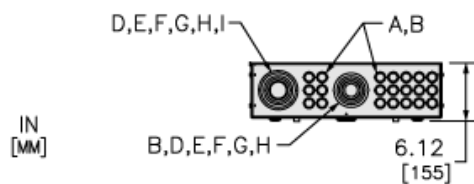

## Complementary

Material	Steel
Height	38 in (965.20 mm)
Width	20 in (508.00 mm)
Depth	5.75 in (146.05 mm)

## Contractual warranty

Warranty	18 months
----------	-----------

Approximate Dimensions

KNOCKOUTS				
SYMBOL	CONDUIT SIZE		KNOCKOUT DIA	
	IN	MM	IN	MM
A	.50	13	.88	22
B	.75	19	1.12	28
D	1.25	32	1.75	44
E	1.50	38	2.00	51
F	2.00	51	2.50	64
G	2.50	64	3.00	76
H	3.00	76	3.62	92
I	3.50	89	4.12	105