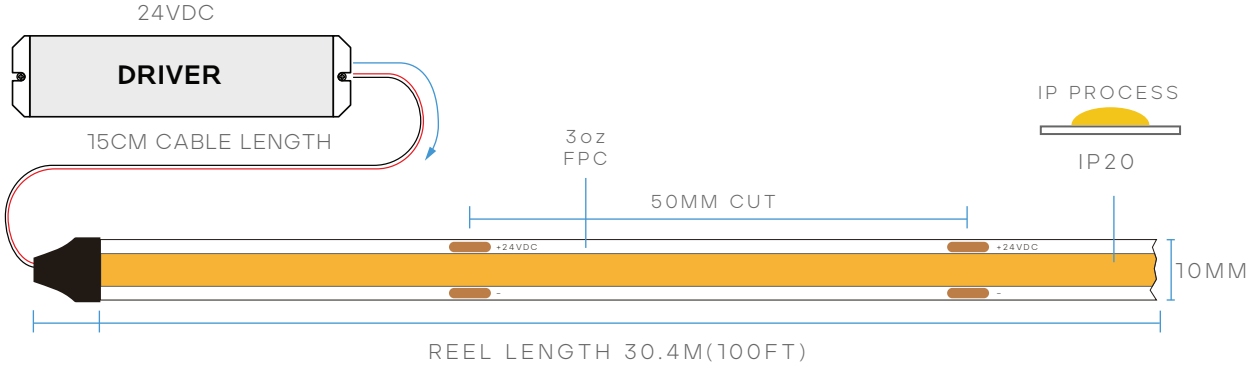

TAPERITE™ COB TAPE LIGHT

LR45163

4W/FT 450W/REEL IP-20

CRI 90 BEAM SPREAD 135° 24V 10MM 3oz FPC 100' REEL cULus LISTED

MODEL	DESCRIPTION	COLOR (CCT)	LUMEN/FT	WATTAGE /FT	WATTAGE /REEL	EFFICACY
LR45163	LEDTL/COB/4W/940/IP20/24V/100FT	4000K - COOL WHITE	427	4.5W	450W	95lm/w

CHIP

CHIP:	CHIP ON BOARD
WIDTH:	10MM
CUT SIZE:	50MM

INSTALLATION

ADHESIVE:	9448A 3M TAPE
CABLE LENGTH:	15CM
MAX. RUN:	30.4M/100FT

PACKAGING

CASE:	10 ROLLS
-------	----------

COMPATIBLE CONNECTORS

TAPE TO TAPE
LR44713 10MM
LEDTL/COB/10MM/CNCTR/T-T

TAPE TO CABLE
LR44714 10MM
LEDTL/COB/10MM/CNCTR/T-C

TAPE TO CABLE TO TAPE
LR44715 10MM
LEDTL/COB/10MM/CNCTR/T-C-T

LR45142 10MM
LEDTL/COB/4W/930/LEDCTR/L
LR45144 10MM
LEDTL/COB/4W/935/LEDCTR/L
LR45146 10MM
LEDTL/COB/4W/940/LEDCTR/L