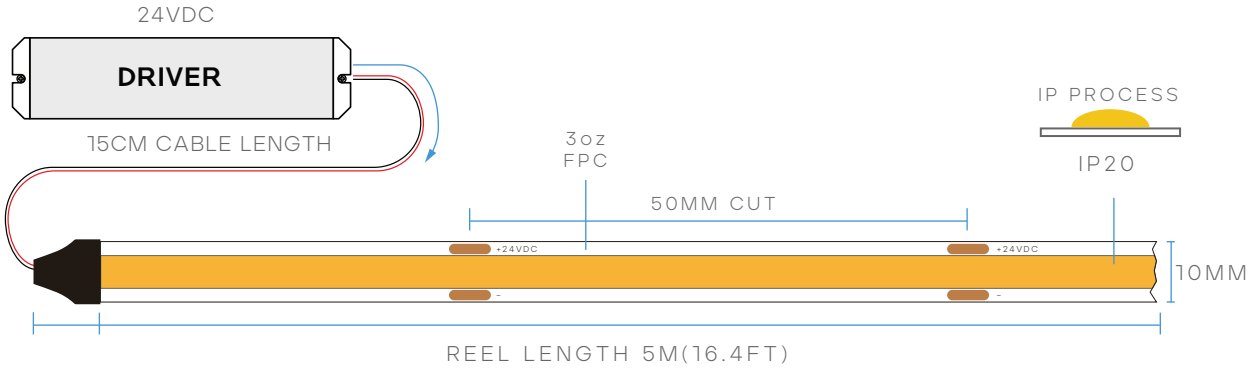

### LR45124

4W/FT

75W/REEL

IP-20

CRI 90

BEAM SPREAD 135°

24V

10MM

3oz FPC

16.4' REEL

UL LISTED

MODEL	DESCRIPTION	COLOR (CCT)	LUMEN/FT	WATTAGE /FT	WATTAGE /REEL	EFFICACY
LR45124	LEDTL/COB/4W/950/IP20/24V/5M	5000K - BRIGHT WHITE	454	4.5W	75W	101lm/w

#### CHIP

CHIP:	CHIP ON BOARD
WIDTH:	10MM
CUT SIZE:	50MM

#### INSTALLATION

ADHESIVE:	9448A 3M TAPE
CABLE LENGTH:	15CM
MAX. RUN:	5M/16.4FT