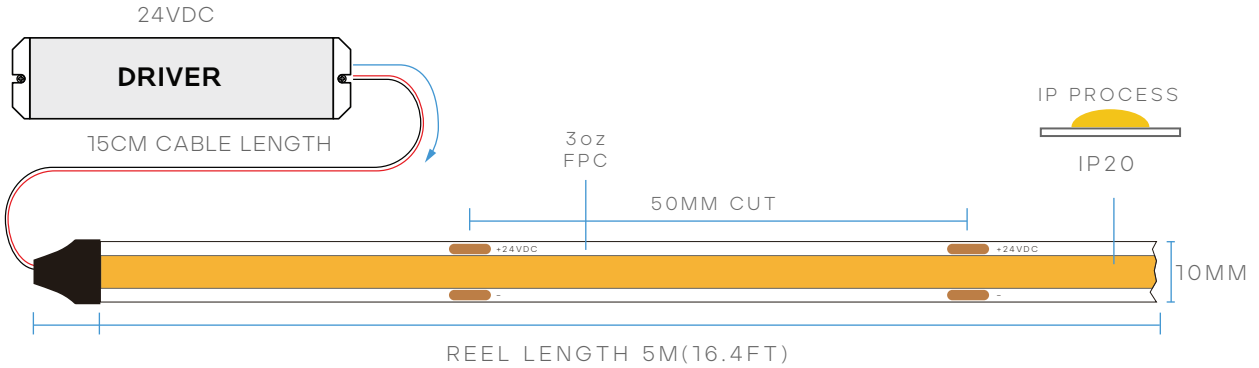

TAPERITE™ COB TAPE LIGHT

LR45123

4W/FT

75W/REEL

IP-20

CRI 90

BEAM SPREAD 135°

24V

10MM

3oz FPC

16.4' REEL

UL LISTED

MODEL	DESCRIPTION	COLOR (CCT)	LUMEN/FT	WATTAGE /FT	WATTAGE /REEL	EFFICACY
LR45123	LEDTL/COB/4W/940/IP20/24V/5M	4000K - COOL WHITE	427	4.5W	75W	95lm/w

CHIP

CHIP:	CHIP ON BOARD
WIDTH:	10MM
CUT SIZE:	50MM

INSTALLATION

ADHESIVE:	9448A 3M TAPE
CABLE LENGTH:	15CM
MAX. RUN:	5M/16.4FT

PACKAGING

CASE:	50 ROLLS
-------	----------

COMPATIBLE CONNECTORS

TAPE TO TAPE

LR44713 10MM
LEDTL/COB/10MM/CNCTR/T-T

TAPE TO CABLE

LR44714 10MM
LEDTL/COB/10MM/CNCTR/T-C

TAPE TO CABLE TO TAPE

LR44715 10MM
LEDTL/COB/10MM/CNCTR/T-C-T

COMPATIBLE CHANNELS *ALUMINUM CHANNEL REQUIRED FOR HEAT DISSIPATION