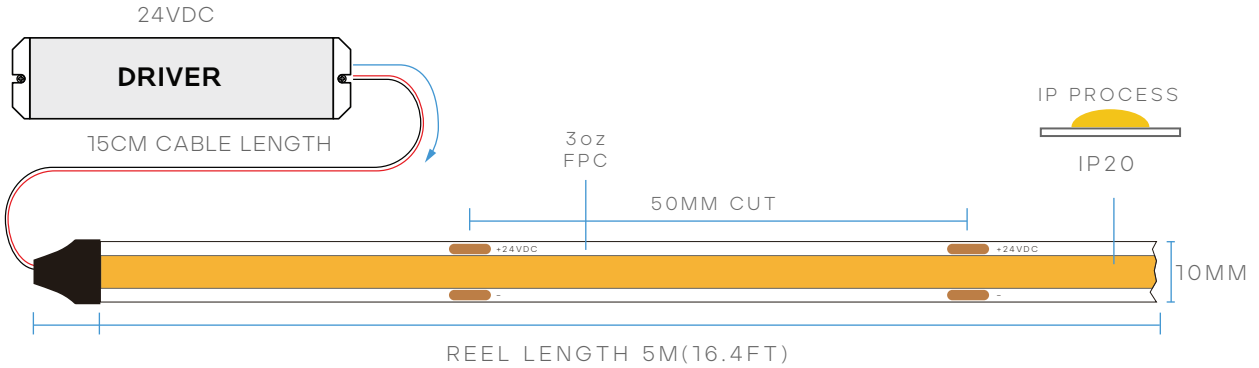

### LR45121

4W/FT

75W/REEL

IP-20

CRI 90

BEAM SPREAD 135°

24V

10MM

3oz FPC

16.4' REEL

UL LISTED

MODEL	DESCRIPTION	COLOR (CCT)	LUMEN/FT	WATTAGE /FT	WATTAGE /REEL	EFFICACY
LR45121	LEDTL/COB/4W/930/IP20/24V/5M	3000K - SOFT WHITE	405	4.5W	75W	90lm/w

#### CHIP

CHIP:	CHIP ON BOARD
WIDTH:	10MM
CUT SIZE:	50MM

#### INSTALLATION

ADHESIVE:	9448A 3M TAPE
CABLE LENGTH:	15CM
MAX. RUN:	5M/16.4FT