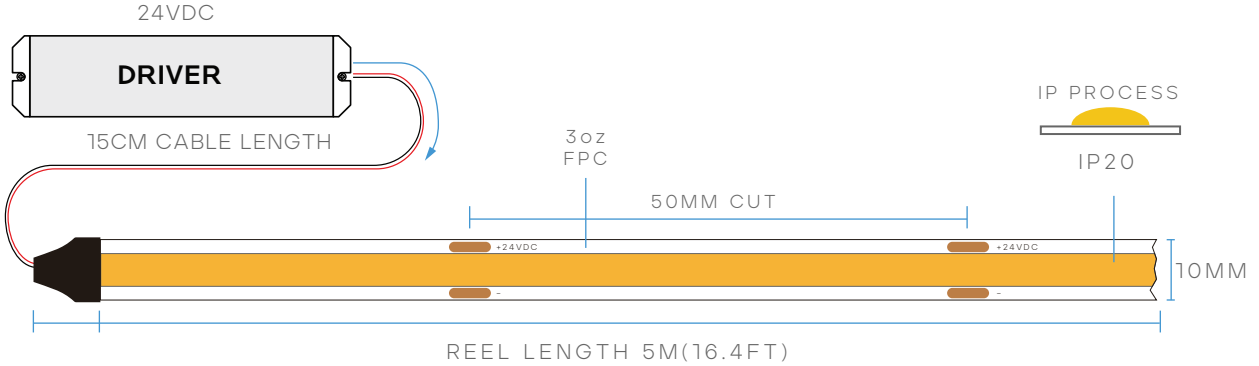

### LR45120

4W/FT

75W/REEL

IP-20

CRI 90

BEAM SPREAD 135°

24V

10MM

3oz FPC

16.4' REEL

UL LISTED

MODEL	DESCRIPTION	COLOR (CCT)	LUMEN/FT	WATTAGE /FT	WATTAGE /REEL	EFFICACY
LR45120	LEDTL/COB/4W/927/IP20/24V/5M	2700K - WARM WHITE	400	4.5W	75W	89lm/w

#### CHIP

CHIP:	CHIP ON BOARD
WIDTH:	10MM
CUT SIZE:	50MM

#### INSTALLATION

ADHESIVE:	9448A 3M TAPE
CABLE LENGTH:	15CM
MAX. RUN:	5M/16.4FT