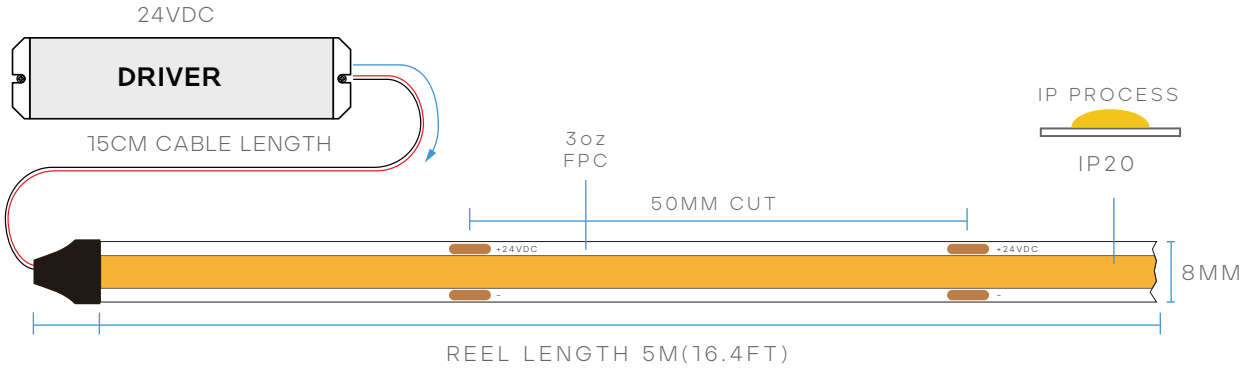

TAPERITE™ COB TAPE LIGHT

LR45104

3W/FT
50W/REEL
IP-20
CRI 90
BEAM SPREAD 135°
24V
8MM
3oz FPC
16.4' REEL
UL LISTED

MODEL	DESCRIPTION	COLOR (CCT)	LUMEN/FT	WATTAGE /FT	WATTAGE /REEL	EFFICACY
LR45104	LEDTL/COB/3W/950/IP20/24V/5M	5000K - COOL WHITE	312	3W	50W	104lm/w

CHIP

CHIP:	CHIP ON BOARD
WIDTH:	8MM
CUT SIZE:	50MM

INSTALLATION

ADHESIVE:	9448A 3M TAPE
CABLE LENGTH:	15CM
MAX. RUN:	5M/16.4FT

PACKAGING

CASE:	50 ROLLS
-------	----------

COMPATIBLE CONNECTORS

TAPE TO TAPE
LR44710 8MM
LEDTL/COB/8MM/CNCTR/T-T

TAPE TO CABLE
LR44711 8MM
LEDTL/COB/8MM/CNCTR/T-C

TAPE TO CABLE TO TAPE
LR44712 8MM
LEDTL/COB/8MM/CNCTR/T-C-T

COMPATIBLE CHANNELS

LR43150 LR43130 LR43210 LR43300 LR43260 LR43160 LR43100 LR43220 LR43310 LR43330
 LR43170 LR43110 LR43230 LR43320 LR43340 LR43180 LR43280 LR43240 LR43190 LR43120
 LR43200 LR43290 LR43250 LR43140 LR43080 LR43090