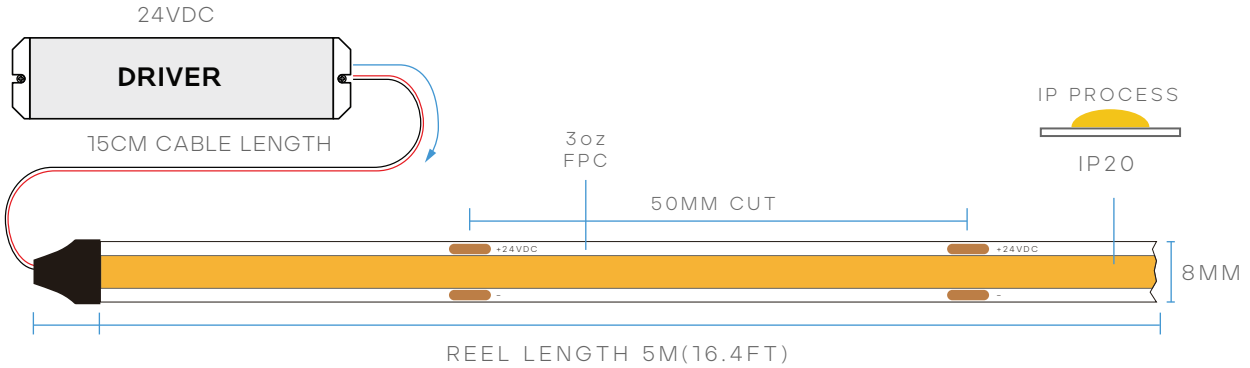

TAPERITE™ COB TAPE LIGHT

LR45103

3W/FT
50W/REEL
IP-20
CRI 90
BEAM SPREAD 135°
24V
8MM
3oz FPC
16.4' REEL
UL LISTED

MODEL	DESCRIPTION	COLOR (CCT)	LUMEN/FT	WATTAGE /FT	WATTAGE /REEL	EFFICACY
LR45103	LEDTL/COB/3W/940/IP20/24V/5M	4000K - COOL WHITE	312	3W	50W	104lm/w

CHIP

CHIP:	CHIP ON BOARD
WIDTH:	8MM
CUT SIZE:	50MM

INSTALLATION

ADHESIVE:	9448A 3M TAPE
CABLE LENGTH:	15CM
MAX. RUN:	5M/16.4FT

PACKAGING

CASE:	50 ROLLS
-------	----------

COMPATIBLE CONNECTORS

TAPE TO TAPE
LR44710 8MM
LEDTL/COB/8MM/CNCTR/T-T

TAPE TO CABLE
LR44711 8MM
LEDTL/COB/8MM/CNCTR/T-C

TAPE TO CABLE TO TAPE
LR44712 8MM
LEDTL/COB/8MM/CNCTR/T-C-T

COMPATIBLE CHANNELS