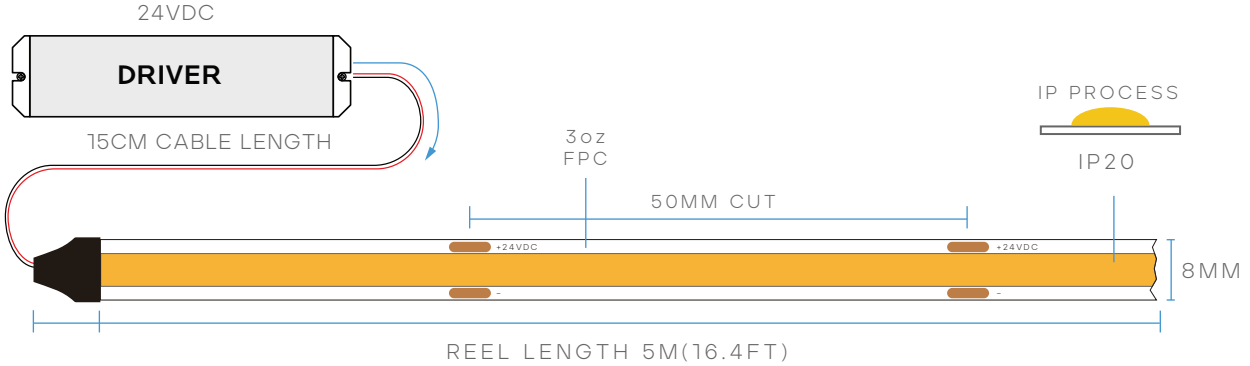

TAPERITE™ COB TAPE LIGHT

LR45102

3W/FT

50W/REEL

IP-20

CRI 90

BEAM SPREAD 135°

24V

8MM

3oz FPC

16.4' REEL

UL LISTED

MODEL	DESCRIPTION	COLOR (CCT)	LUMEN/FT	WATTAGE /FT	WATTAGE /REEL	EFFICACY
LR45102	LEDTL/COB/3W/935/IP20/24V/5M	3500K - NATURAL	300	3W	50W	100lm/w

CHIP

CHIP:	CHIP ON BOARD
WIDTH:	8MM
CUT SIZE:	50MM

INSTALLATION

ADHESIVE:	9448A 3M TAPE
CABLE LENGTH:	15CM
MAX. RUN:	5M/16.4FT

PACKAGING

CASE:	50 ROLLS
-------	----------

COMPATIBLE CONNECTORS

TAPE TO TAPE

LR44710 8MM
LEDTL/COB/8MM/CNCTR/T-T

TAPE TO CABLE

LR44711 8MM
LEDTL/COB/8MM/CNCTR/T-C

TAPE TO CABLE TO TAPE

LR44712 8MM
LEDTL/COB/8MM/CNCTR/T-C-T

COMPATIBLE CHANNELS