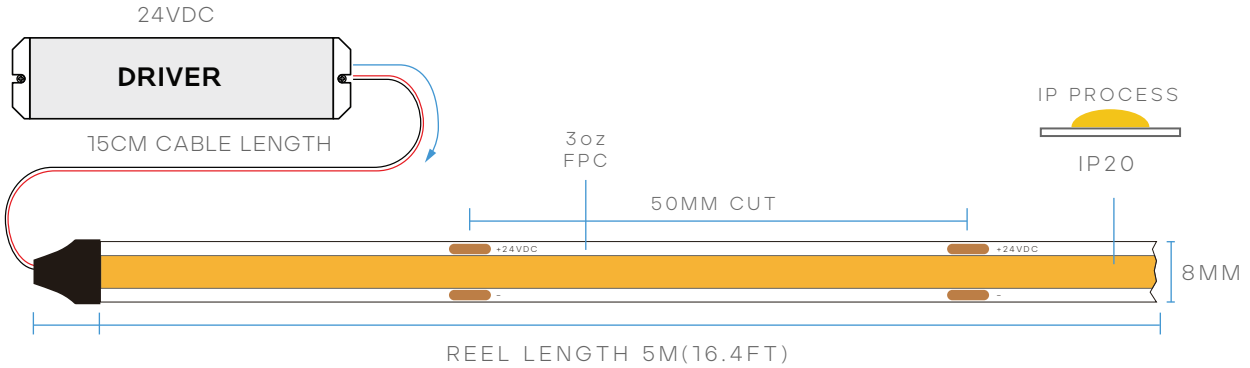

### LR45101

3W/FT

50W/REEL

IP-20

CRI 90

BEAM SPREAD 135°

24V

8MM

3oz FPC

16.4' REEL

UL LISTED

MODEL	DESCRIPTION	COLOR (CCT)	LUMEN/FT	WATTAGE /FT	WATTAGE /REEL	EFFICACY
LR45101	LEDTL/COB/3W/930/IP20/24V/5M	3000K - SOFT WHITE	285	3W	50W	95lm/w

#### CHIP

CHIP:	CHIP ON BOARD
WIDTH:	8MM
CUT SIZE:	50MM

#### INSTALLATION

ADHESIVE:	9448A 3M TAPE
CABLE LENGTH:	15CM
MAX. RUN:	5M/16.4FT