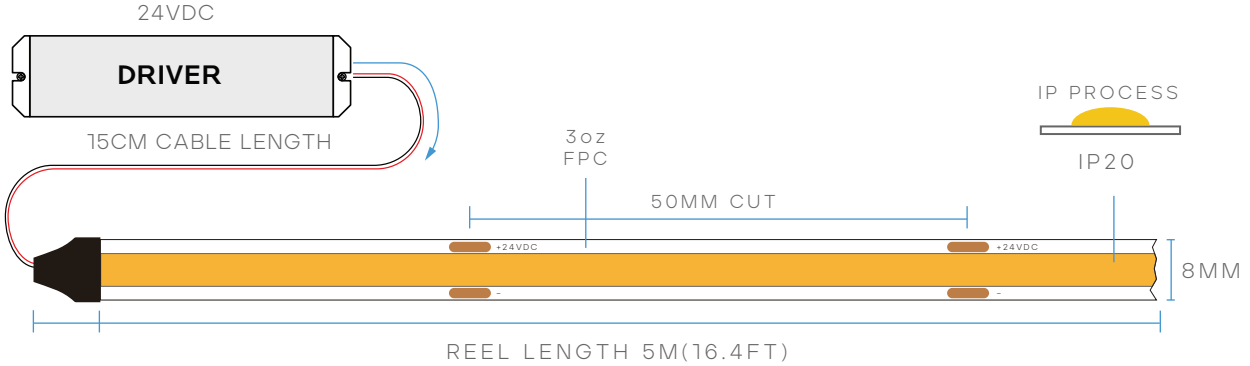

TAPERITE™ COB TAPE LIGHT

LR45100

3W/FT
50W/REEL
IP-20
CRI 90
BEAM SPREAD 135°
24V
8MM
3oz FPC
16.4' REEL
UL LISTED

MODEL	DESCRIPTION	COLOR (CCT)	LUMEN/FT	WATTAGE /FT	WATTAGE /REEL	EFFICACY
LR45100	LEDTL/COB/3W/927/IP20/24V/5M	2700K - WARM WHITE	270	3W	50W	90lm/w

CHIP

CHIP:	CHIP ON BOARD
WIDTH:	8MM
CUT SIZE:	50MM

INSTALLATION

ADHESIVE:	9448A 3M TAPE
CABLE LENGTH:	15CM
MAX. RUN:	5M/16.4FT

PACKAGING

CASE:	50 ROLLS
-------	----------

COMPATIBLE CONNECTORS

TAPE TO TAPE
LR44710 8MM
LEDTL/COB/8MM/CNCTR/T-T

TAPE TO CABLE
LR44711 8MM
LEDTL/COB/8MM/CNCTR/T-C

TAPE TO CABLE TO TAPE
LR44712 8MM
LEDTL/COB/8MM/CNCTR/T-C-T

COMPATIBLE CHANNELS

LR43150 LR43130 LR43210 LR43300 LR43260 LR43160 LR43100 LR43220 LR43310 LR43330
 LR43170 LR43110 LR43230 LR43320 LR43340 LR43180 LR43280 LR43240 LR43190 LR43120
 LR43200 LR43290 LR43250 LR43140 LR43080 LR43090