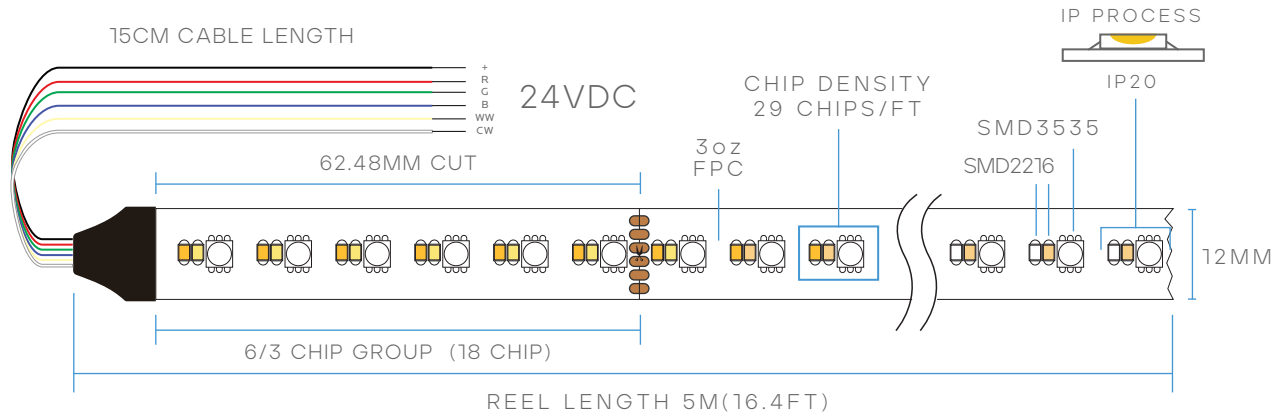

TAPERITE™ TAPE LIGHT

LR44900

7W/FT 115W/REEL IP-20 RGB + WW TUNABLE WHITE CRI 90 BEAM SPREAD 120° 24V 12MM 3oz FPC 16.4' REEL cUL US LISTED

MODEL	DESCRIPTION	COLOR (CCT)	LUMEN/FT	WATTAGE /FT	WATTAGE /REEL	EFFICACY
LR44900	LEDTL/3535/96/23/RGBWW/IP20/24V/5M	RGB+WW TUNABLE WHITE	366	7W	115W	52lm/w

CHIP		INSTALLATION		PACKAGING	
CHIP:	SMD3535 (1) SMD2216 (2)	ADHESIVE:	9448A 3M TAPE	CASE:	50 ROLLS
CHIP GROUP:	6(3)	CABLE LENGTH:	15CM		
CUT SIZE:	62.48MM	MAX. RUN:	5M/16.4FT		
WIDTH:	12MM				
CHIP WATT:	1W				
CHIP QTY:	29/FT				

6 PIN CONNECTOR OPTIONS

TAPE TO TAPE
LR44808
LEDTL/RGBWW/CNCTR/T-T

TAPE TO CABLE
LR44809
LEDTL/RGBWW/CNCTR/T-C

TAPE TO CABLE TO TAPE
LR44810
LEDTL/RGBWW/CNCTR/T-C-T

CONTROLLER & REMOTE

LR36175
LED/RGBWW/CTRL/RF/REMOTE

LR36170
LED/RGBWW/CTRL/RF

COMPATIBLE CHANNELS *ALUMINUM CHANNEL REQUIRED FOR HEAT DISSIPATION