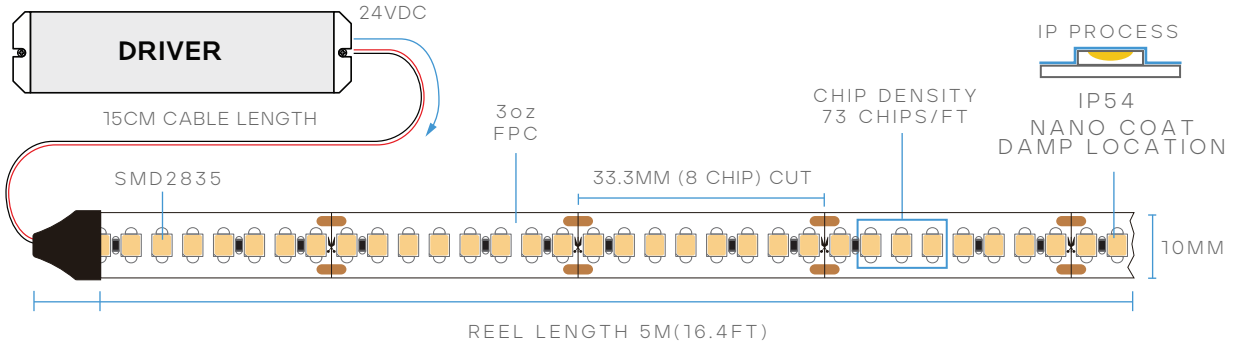

TAPERITE™ TAPE LIGHT

LR44604

7W/FT
115W/REEL
IP-54
HIGH DENSITY
HIGH EFFICACY
CRI 80
BEAM SPREAD 120°
24V
10 MM
3oz FPC
16.4' REEL
UL LISTED

MODEL	DESCRIPTION	COLOR (CCT)	LUMEN/FT	WATTAGE /FT	WATTAGE /REEL	EFFICACY
LR44604	LEDTL/2835/HD240/23/50K/IP54/24V/HE/5M	5000K - BRIGHT WHITE	1052	7W	115W	150lm/w

CHIP		INSTALLATION		PACKAGING	
CHIP:	SMD2835	ADHESIVE:	9448A 3M TAPE	CASE:	50 ROLLS
CHIP GROUP:	8	CABLE LENGTH:	15CM		
CUT SIZE:	33.3MM	MAX. RUN:	5M/16.4FT		
WIDTH:	10MM				
CHIP WATT:	1W				
CHIP QTY:	73/FT				

COMPATIBLE CONNECTORS

 TAPE TO TAPE LR44705 STANDARD LR44800 HEAVY DUTY 10A	 TAPE TO TAPE CORNER LR44803 HEAVY DUTY 10A	 TAPE TO CABLE LR44707 STANDARD LR44805 HEAVY DUTY 10A	 TAPE TO CABLE TO TAPE LR44709 STANDARD LR44807 HEAVY DUTY 10A
---	--	--	--