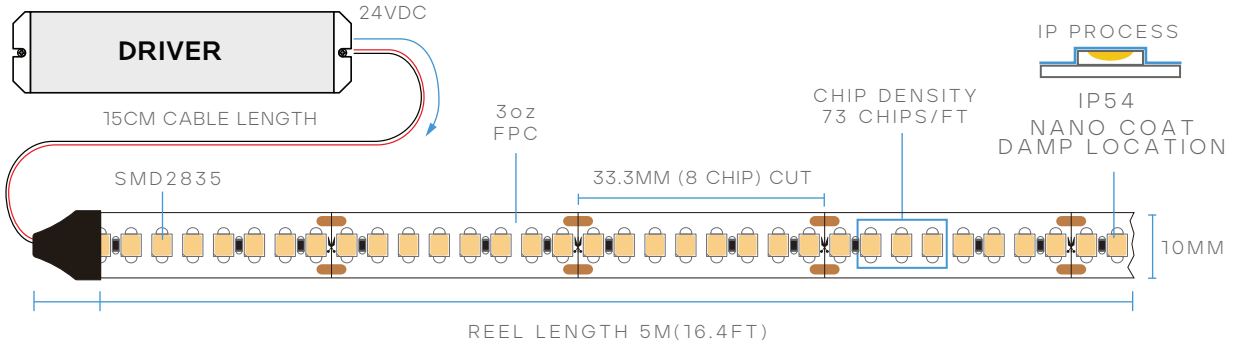

## LR44600

7W/FT
115W/REEL
IP-54
HIGH DENSITY
HIGH EFFICACY
CRI 80
BEAM SPREAD 120°
24V
10 MM
3oz FPC
16.4' REEL
UL LISTED

MODEL	DESCRIPTION	COLOR (CCT)	LUMEN/FT	WATTAGE /FT	WATTAGE /REEL	EFFICACY
LR44600	LEDTL/2835/HD240/23/27K/IP54/24V/HE/5M	2700K - WARM WHITE	982	7W	115W	140lm/w

CHIP		INSTALLATION		PACKAGING	
CHIP:	SMD2835	ADHESIVE:	9448A 3M TAPE	CASE:	50 ROLLS
CHIP GROUP:	8	CABLE LENGTH:	15CM		
CUT SIZE:	33.3MM	MAX. RUN:	5M/16.4FT		
WIDTH:	10MM				
CHIP WATT:	1W				
CHIP QTY:	73/FT				

### COMPATIBLE CONNECTORS

TAPE TO TAPE

- LR44705 STANDARD
- LR44800 HEAVY DUTY 10A

TAPE TO TAPE CORNER

- LR44803 HEAVY DUTY 10A

TAPE TO CABLE

- LR44707 STANDARD
- LR44805 HEAVY DUTY 10A

TAPE TO CABLE TO TAPE