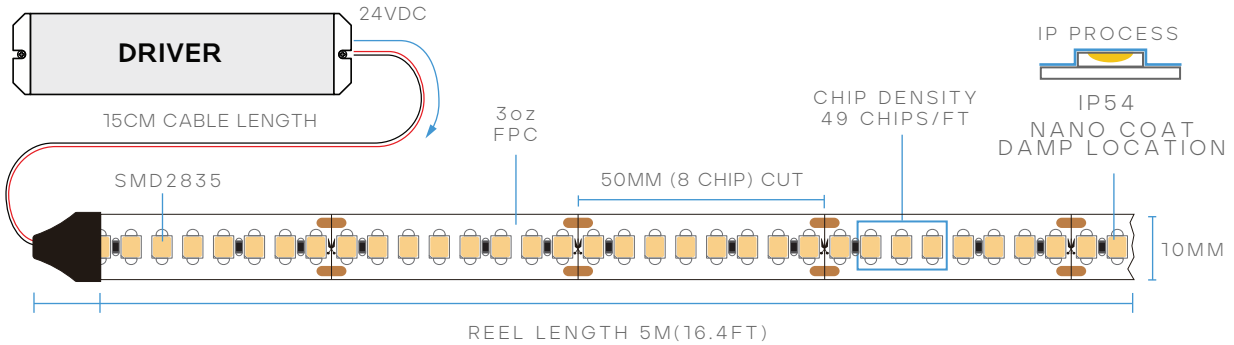

### LR44401

6W/FT

96W/REEL

IP-54

HIGH EFFICACY

CRI 90

BEAM SPREAD 120°

24V

10MM

3oz FPC

16.4' REEL

UL LISTED

MODEL	DESCRIPTION	COLOR (CCT)	LUMEN/FT	WATTAGE /FT	WATTAGE /REEL	EFFICACY
LR44401	LEDTL/2835/160/19.2/930/IP54/24V/HE/5M	3000K - SOFT WHITE	820	6W	96W	140lm/w

#### CHIP

CHIP:	SMD2835	WIDTH:	10MM
CHIP GROUP:	8	CHIP WATT:	1W
CUT SIZE:	50MM	CHIP QTY:	49/FT

#### INSTALLATION

ADHESIVE:	9448A 3M TAPE
CABLE LENGTH:	15CM
MAX. RUN:	5M/16.4FT