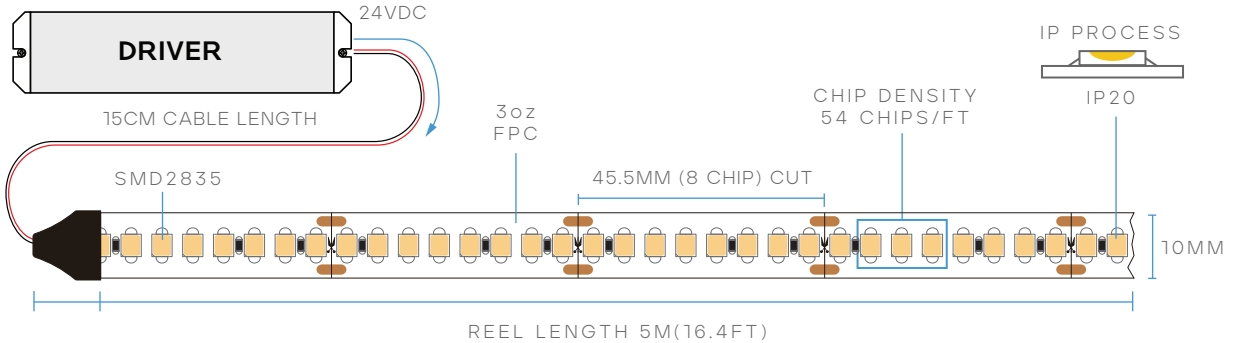

TAPERITE™ TAPE LIGHT

LR44304

6W/FT 96W/REEL IP-20 CRI 94 BEAM SPREAD 120° 24V 10MM 3oz FPC 16.4' REEL cUL US LISTED

MODEL	DESCRIPTION	COLOR (CCT)	LUMEN/FT	WATTAGE /FT	WATTAGE /REEL	EFFICACY
LR44304	LEDTL/2835/176/19.2/950/IP20/24V/HC/5M	5000K - BRIGHT WHITE	673	6W	96W	115lm/w

CHIP

CHIP:	SMD2835	WIDTH:	10MM
CHIP GROUP:	8	CHIP WATT:	0.5W
CUT SIZE:	45.5MM	CHIP QTY:	54/FT

INSTALLATION

ADHESIVE:	9448A 3M TAPE
CABLE LENGTH:	15CM
MAX. RUN:	5M/16.4FT

PACKAGING

CASE:	50 ROLLS
-------	----------

COMPATIBLE CONNECTORS

 TAPE TO TAPE LR44705 STANDARD LR44800 HEAVY DUTY 10A	 TAPE TO TAPE CORNER LR44803 HEAVY DUTY 10A	 TAPE TO CABLE LR44707 STANDARD LR44805 HEAVY DUTY 10A	 TAPE TO CABLE TO TAPE LR44709 STANDARD LR44807 HEAVY DUTY 10A
---	--	--	--