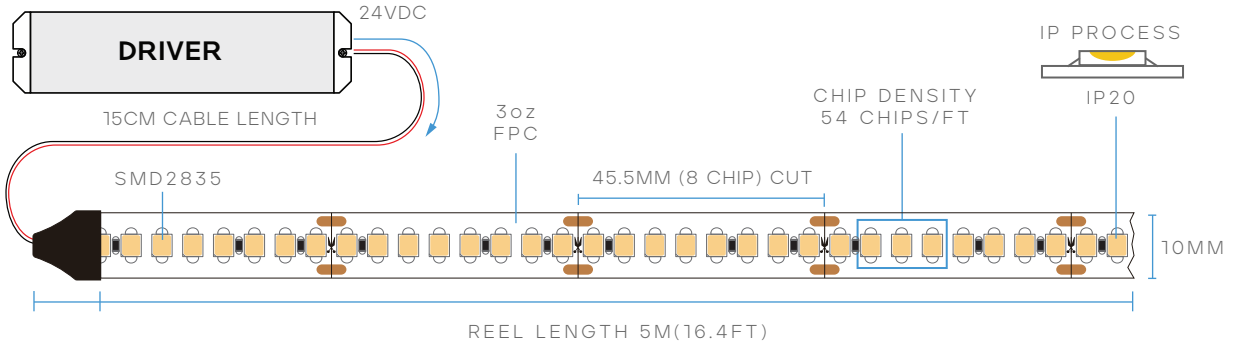

TAPERITE™ TAPE LIGHT

LR44303

6W/FT
96W/REEL
IP-20
CRI 94
BEAM SPREAD 120°
24V
10MM
3oz FPC
16.4' REEL
UL LISTED

MODEL	DESCRIPTION	COLOR (CCT)	LUMEN/FT	WATTAGE /FT	WATTAGE /REEL	EFFICACY
LR44303	LEDTL/2835/176/19.2/940/IP20/24V/HC/5M	4000K - COOL WHITE	673	6W	96W	115lm/w

CHIP

CHIP:	SMD2835	WIDTH:	10MM
CHIP GROUP:	8	CHIP WATT:	0.5W
CUT SIZE:	45.5MM	CHIP QTY:	54/FT

INSTALLATION

ADHESIVE:	9448A 3M TAPE
CABLE LENGTH:	15CM
MAX. RUN:	5M/16.4FT

PACKAGING

CASE:	50 ROLLS
-------	----------

COMPATIBLE CONNECTORS

TAPE TO TAPE	TAPE TO TAPE CORNER	TAPE TO CABLE	TAPE TO CABLE TO TAPE
LR44705 STANDARD LR44800 HEAVY DUTY 10A	LR44803 HEAVY DUTY 10A	LR44707 STANDARD LR44805 HEAVY DUTY 10A	LR44709 STANDARD LR44807 HEAVY DUTY 10A