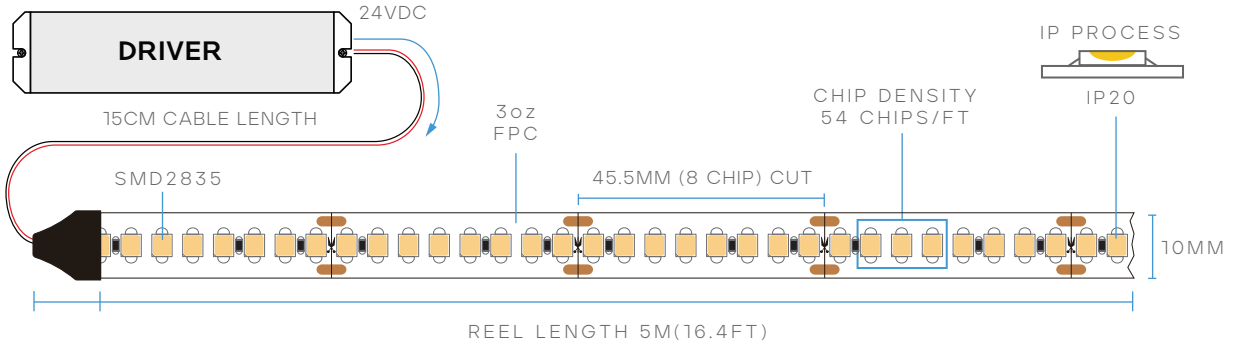

### LR44301

6W/FT
96W/REEL
IP-20
CRI 94
BEAM SPREAD 120°
24V
10MM
3oz FPC
16.4' REEL
UL LISTED

MODEL	DESCRIPTION	COLOR (CCT)	LUMEN/FT	WATTAGE /FT	WATTAGE /REEL	EFFICACY
LR44301	LEDTL/2835/176/19.2/930/IP20/24V/HC/5M	3000K - SOFT WHITE	615	6W	96W	105lm/w

#### CHIP

CHIP:	SMD2835	WIDTH:	10MM
CHIP GROUP:	8	CHIP WATT:	0.5W
CUT SIZE:	45.5MM	CHIP QTY:	54/FT

#### INSTALLATION

ADHESIVE:	9448A 3M TAPE
CABLE LENGTH:	15CM
MAX. RUN:	5M/16.4FT